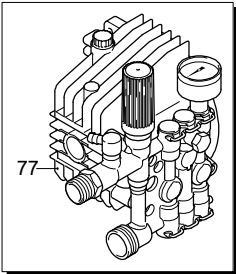

Model MPX 160 C

Version:

Serial number:

Code: **14523**

07/11/2017

230 V - 50 Hz
schuko

- **A**
- **B**
- **C**
- **D**
- **E**
- **F**
- **G**

Validity	Pos.	Code	Description	Q
	63	850670	Screw	3
	64	1340170	Shaft	1
	65	1120680	O-ring	1
	66	600180	O-ring	1
	67	2022040	Pin	1
	68	2021630	Spring	1
	69	2021650	Washer	1
	70	1260820	O-ring	1
	71	1344830	Fitting	1
	72	42580	TSS Retrofit kit	1
	73	1560520	Spring	1
	74	1250280	Ball	1
	75	480480	O-ring	1
	76	1344620	Fitting	1
	77	1349501	Pump assembly	1
	78	1349131	Head assembly	1
	79	42690	Valve kit adjustment	1
	80	1345040	Plug	3
	81	1981780	Knob	1
	82	3200700	Ring	1
A		43032	Valve kit	1
B		2623	Piston kit	1
C		42696	Oil seal kit	1
D		43033	Water seal kit	1
F		42697	Water seal kit	1