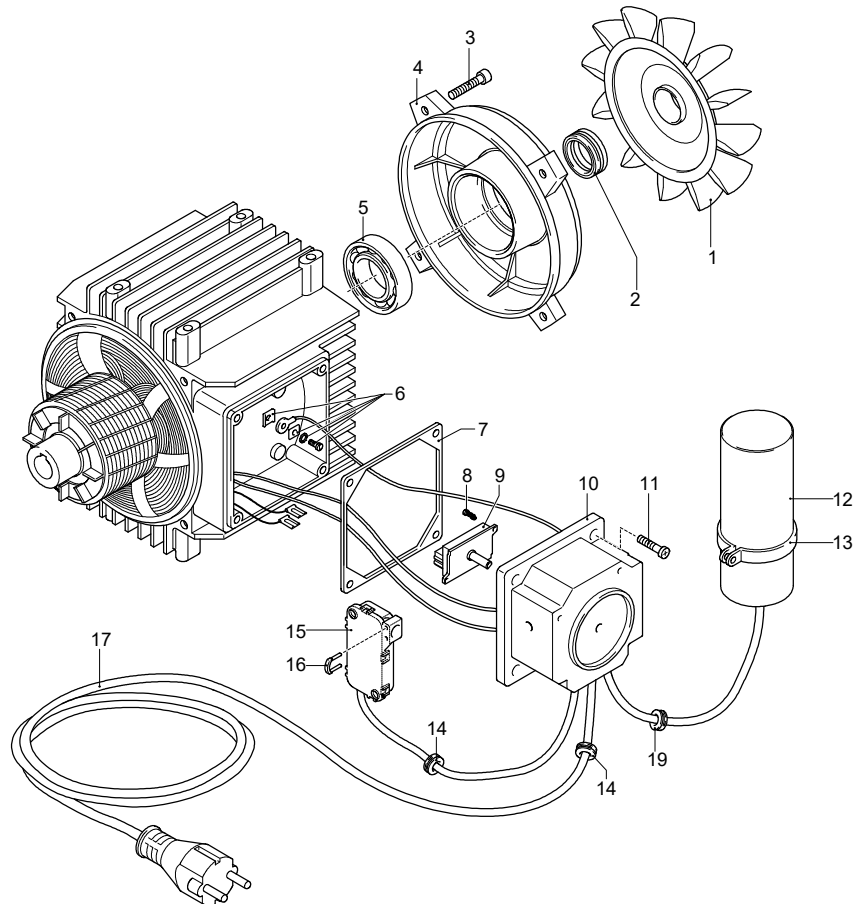

- A** 
- B** 
- C** 
- D** 
- E** 
- F** 
- G** 

Validity	Pos.	Code	Description	Q
	63	850670	Screw	3
	64	1340170	Shaft	1
	65	1120680	O-ring	1
	66	600180	O-ring	1
	67	2022040	Pin	1
	68	2021630	Spring	1
	69	2021650	Washer	1
	70	1260820	O-ring	1
	71	1344830	Fitting	1
	72	42580	TSS Retrofit kit	1
	73	1560520	Spring	1
	74	1250280	Ball	1
	75	480480	O-ring	1
	76	1344620	Fitting	1
	77	1349501	Pump assembly	1
	78	1349131	Head assembly	1
	79	42690	Valve kit adjustment	1
	80	1345040	Plug	3
	81	1981780	Knob	1
	82	3200700	Ring	1
A		43032	Valve kit	1
B		2623	Piston kit	1
C		42696	Oil seal kit	1
D		43033	Water seal kit	1
F		42697	Water seal kit	1

Model MPX 160 C

Version:

Serial number:

Code: **14523**

07/11/2017

Validity	Pos.	Code	Description	Q
	1	1260300	Fan	1
	2	1340350	Seal	1
	3	1345180	Screw	4
	4	1345140	Shield	1
	5	1340340	Bearing	1
	6	1269100	Clamp	1
	7	1340780	Gasket	1
	8	2000210	Screw	2
	9	2900420	Switch	1
	10	3780170	Box	1
	11	1261560	Screw	4
	12	1982190	Capacitor	1
	13	1982550	Clamp	1
	14	2021480	Gland	2
	15	2029752	TSS box assembly	1
	16	2022201	Fork	1
	17	4240690	Cable	1
	18	44722	Motor	1
	19	1462900	Gland	1