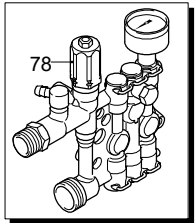

Model MPX 160 C

Version:

Serial number:

Code: **14523**

07/11/2017

Validity	Pos.	Code	Description	Q
	1	880280	Screw	8
	2	1345341	Handle	1
	3	1345351	Cover	1
	4	1345280	Casing	1
	5	1270960	Detergent hose	1
	6	1341030	Filter	1
	7	3082130	Water coupling kit	1
	8	1345270	Casing	1
	9	1345421	Knob	1
	10	1345331	Guard	1
	11	4240540	Rubber foot	2
	12	2100300	Screw	10
	13	4240590	Screw	2
	14	1345311	Grille	1
	15	1345301	Grille	1
	16	1345293	Support	1
	17	1261570	Screw	1

Model MPX 160 C

Version:

Serial number:

Code: **14523**

07/11/2017

Validity	Pos.	Code	Description	Q
	1	2900120	Fitting	1
	2	740290	O-ring	1
	3	2901110	Injector	1
	4	800560	O-ring	2
	5	3780450	Spring	1
	6	2901070	Shutter	1
	7	1460430	O-ring	1
	8	1345160	Head	1
	9	1349058	Valve	6
	10	480560	O-ring	1
	11	1465720	O-ring	6
	12	1344800	Plug	2
	13	1344790	Fork	6
	14	850850	Screw	4
	15	620301	Plug	1
	16	2320180	Hose tail	1
	17	1342701	Seat	1
	18	600180	O-ring	1
	19	1460151	Piston	1
	20	2021900	Piston	1
	21	1080190	O-ring	1
	22	600180	O-ring	1
	23	1080401	Ring	1
	24	820510	O-ring	1
	25	740290	O-ring	1
	26	1344870	Piston guide	1
	27	1343450	Wobble plate	1
	28	1460190	Spring	1
	29	1980220	Wobble plate	1
	30	1080070	Pin	1
	31	1344881	Insert	1
	32	1980470	Screw	1
	33	1060120	Nut	1
	34	1345020	Plug	1
	35	41851	Pressure gauge	1
	36	1344890	Plug	1
	37	2560870	O-ring	1
	38	3200690	Gasket	3
	39	770260	O-ring	3
	40	1345190	Piston guide	3
	41	1260440	Water seal	3
	42	1344760	Ring	3
	43	1344050	Pump body	1
	44	1345210	Bushing	1
	45	1040710	O-ring	1
	46	1344060	Cover	1
	47	1260780	Screw	8
	48	1981770	Plug	1
	49	1349000	Plug	1
	50	880111	Key	1
	51	1341070	Bearing	1
	52	480890	Ring	1
	53	111120	Ring	1
	54	1341080	Ring	1
	55	1340060	Connecting-rod	3
	56	1340080	Pin	3
	57	1340070	Piston	3
	58	1260460	Oil seal	3
	59	600180	O-ring	3
	60	1341010	Plate	3
	61	1342740	Piston	3
	62	1341020	Washer	3