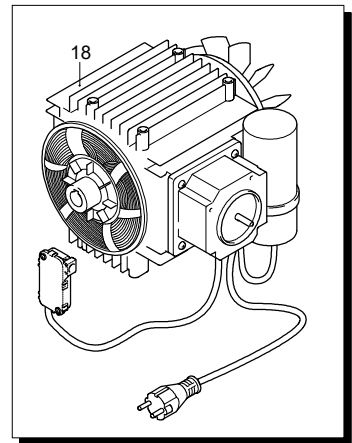

- A** 
- B** 
- C** 
- D** 
- E** 
- F** 
- G** 

Validity	Pos.	Code	Description	Q
	63	850670	Screw	3
	64	1340170	Shaft	1
	65	1120680	O-ring	1
	66	600180	O-ring	1
	67	2022040	Pin	1
	68	2021630	Spring	1
	69	2021650	Washer	1
	70	1260820	O-ring	1
	71	1344830	Fitting	1
	72	42580	TSS Retrofit kit	1
	73	1560520	Spring	1
	74	1250280	Ball	1
	75	480480	O-ring	1
	76	1344620	Fitting	1
	77	1349501	Pump assembly	1
	78	1349131	Head assembly	1
	79	42690	Valve kit adjustment	1
	80	1345040	Plug	3
	81	1981780	Knob	1
	82	3200700	Ring	1
A		43032	Valve kit	1
B		2623	Piston kit	1
C		42696	Oil seal kit	1
D		43033	Water seal kit	1
F		42697	Water seal kit	1

Model MPX 160 C

Version:

Serial number:

Code: **14523**

07/11/2017

Validity	Pos.	Code	Description	Q
	1	1260300	Fan	1
	2	1340350	Seal	1
	3	1345180	Screw	4
	4	1345140	Shield	1
	5	1340340	Bearing	1
	6	1269100	Clamp	1
	7	1340780	Gasket	1
	8	2000210	Screw	2
	9	2900420	Switch	1
	10	3780170	Box	1
	11	1261560	Screw	4
	12	1982190	Capacitor	1
	13	1982550	Clamp	1
	14	2021480	Gland	2
	15	2029752	TSS box assembly	1
	16	2022201	Fork	1
	17	4240690	Cable	1
	18	44722	Motor	1
	19	1462900	Gland	1