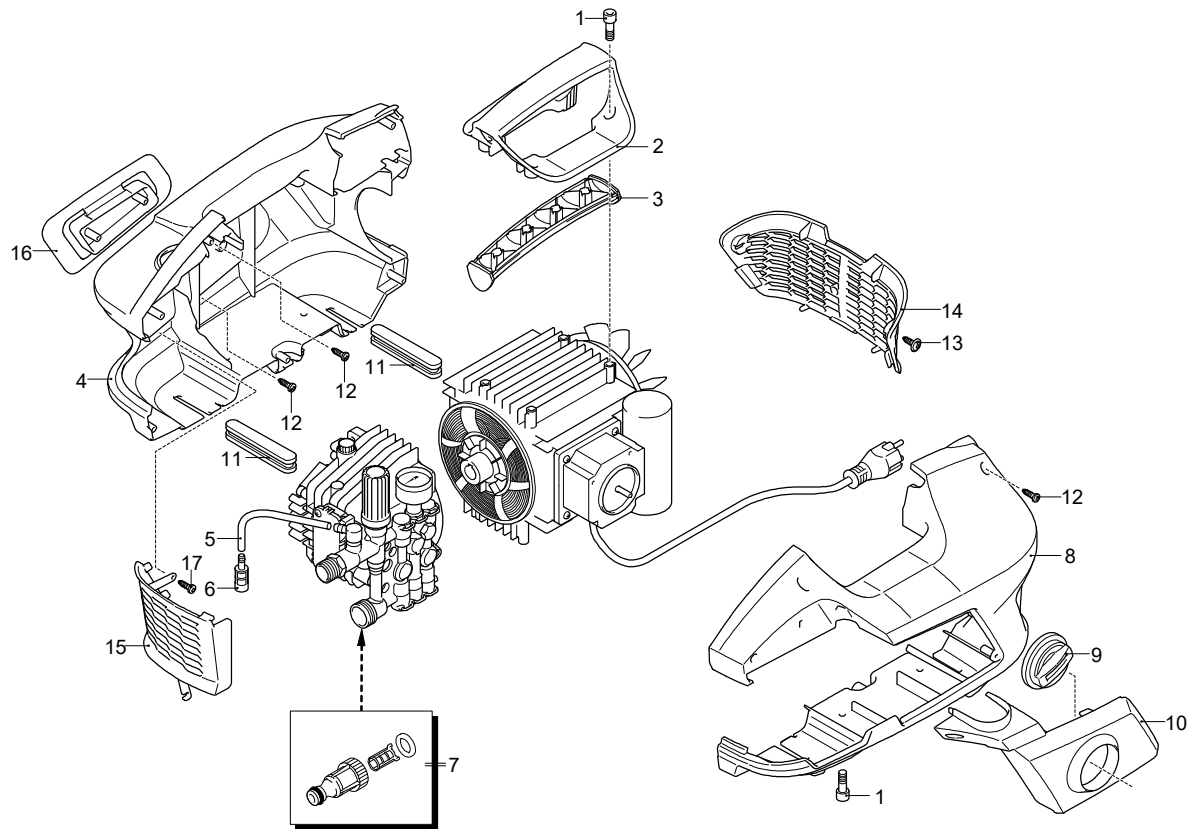

Model MPX 160 C

Version:

Serial number:

Code: **14523**

07/11/2017

Validity	Pos.	Code	Description	Q
	1	880280	Screw	8
	2	1345341	Handle	1
	3	1345351	Cover	1
	4	1345280	Casing	1
	5	1270960	Detergent hose	1
	6	1341030	Filter	1
	7	3082130	Water coupling kit	1
	8	1345270	Casing	1
	9	1345421	Knob	1
	10	1345331	Guard	1
	11	4240540	Rubber foot	2
	12	2100300	Screw	10
	13	4240590	Screw	2
	14	1345311	Grille	1
	15	1345301	Grille	1
	16	1345293	Support	1
	17	1261570	Screw	1

Model MPX 160 C

Version:

Serial number:

Code: **14523**

07/11/2017

Validity	Pos.	Code	Description	Q
	1	2900120	Fitting	1
	2	740290	O-ring	1
	3	2901110	Injector	1
	4	800560	O-ring	2
	5	3780450	Spring	1
	6	2901070	Shutter	1
	7	1460430	O-ring	1
	8	1345160	Head	1
	9	1349058	Valve	6
	10	480560	O-ring	1
	11	1465720	O-ring	6
	12	1344800	Plug	2
	13	1344790	Fork	6
	14	850850	Screw	4
	15	620301	Plug	1
	16	2320180	Hose tail	1
	17	1342701	Seat	1
	18	600180	O-ring	1
	19	1460151	Piston	1
	20	2021900	Piston	1
	21	1080190	O-ring	1
	22	600180	O-ring	1
	23	1080401	Ring	1
	24	820510	O-ring	1
	25	740290	O-ring	1
	26	1344870	Piston guide	1
	27	1343450	Wobble plate	1
	28	1460190	Spring	1
	29	1980220	Wobble plate	1
	30	1080070	Pin	1
	31	1344881	Insert	1
	32	1980470	Screw	1
	33	1060120	Nut	1
	34	1345020	Plug	1
	35	41851	Pressure gauge	1
	36	1344890	Plug	1
	37	2560870	O-ring	1
	38	3200690	Gasket	3
	39	770260	O-ring	3
	40	1345190	Piston guide	3
	41	1260440	Water seal	3
	42	1344760	Ring	3
	43	1344050	Pump body	1
	44	1345210	Bushing	1
	45	1040710	O-ring	1
	46	1344060	Cover	1
	47	1260780	Screw	8
	48	1981770	Plug	1
	49	1349000	Plug	1
	50	880111	Key	1
	51	1341070	Bearing	1
	52	480890	Ring	1
	53	111120	Ring	1
	54	1341080	Ring	1
	55	1340060	Connecting-rod	3
	56	1340080	Pin	3
	57	1340070	Piston	3
	58	1260460	Oil seal	3
	59	600180	O-ring	3
	60	1341010	Plate	3
	61	1342740	Piston	3
	62	1341020	Washer	3