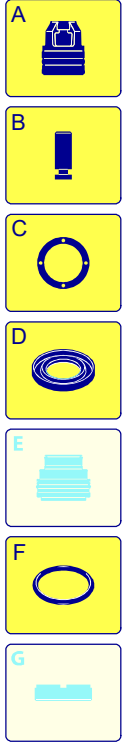

Model MPX 160 C

Version:

Serial number:

Code: **14523**

07/11/2017

Validity	Pos.	Code	Description	Q
	1	880280	Screw	8
	2	1345341	Handle	1
	3	1345351	Cover	1
	4	1345280	Casing	1
	5	1270960	Detergent hose	1
	6	1341030	Filter	1
	7	3082130	Water coupling kit	1
	8	1345270	Casing	1
	9	1345421	Knob	1
	10	1345331	Guard	1
	11	4240540	Rubber foot	2
	12	2100300	Screw	10
	13	4240590	Screw	2
	14	1345311	Grille	1
	15	1345301	Grille	1
	16	1345293	Support	1
	17	1261570	Screw	1

Model MPX 160 C

Version:

Serial number:

Code: **14523**

07/11/2017

Validity	Pos.	Code	Description	Q
	1	2900120	Fitting	1
	2	740290	O-ring	1
	3	2901110	Injector	1
	4	800560	O-ring	2
	5	3780450	Spring	1
	6	2901070	Shutter	1
	7	1460430	O-ring	1
	8	1345160	Head	1
	9	1349058	Valve	6
	10	480560	O-ring	1
	11	1465720	O-ring	6
	12	1344800	Plug	2
	13	1344790	Fork	6
	14	850850	Screw	4
	15	620301	Plug	1
	16	2320180	Hose tail	1
	17	1342701	Seat	1
	18	600180	O-ring	1
	19	1460151	Piston	1
	20	2021900	Piston	1
	21	1080190	O-ring	1
	22	600180	O-ring	1
	23	1080401	Ring	1
	24	820510	O-ring	1
	25	740290	O-ring	1
	26	1344870	Piston guide	1
	27	1343450	Wobble plate	1
	28	1460190	Spring	1
	29	1980220	Wobble plate	1
	30	1080070	Pin	1
	31	1344881	Insert	1
	32	1980470	Screw	1
	33	1060120	Nut	1
	34	1345020	Plug	1
	35	41851	Pressure gauge	1
	36	1344890	Plug	1
	37	2560870	O-ring	1
	38	3200690	Gasket	3
	39	770260	O-ring	3
	40	1345190	Piston guide	3
	41	1260440	Water seal	3
	42	1344760	Ring	3
	43	1344050	Pump body	1
	44	1345210	Bushing	1
	45	1040710	O-ring	1
	46	1344060	Cover	1
	47	1260780	Screw	8
	48	1981770	Plug	1
	49	1349000	Plug	1
	50	880111	Key	1
	51	1341070	Bearing	1
	52	480890	Ring	1
	53	111120	Ring	1
	54	1341080	Ring	1
	55	1340060	Connecting-rod	3
	56	1340080	Pin	3
	57	1340070	Piston	3
	58	1260460	Oil seal	3
	59	600180	O-ring	3
	60	1341010	Plate	3
	61	1342740	Piston	3
	62	1341020	Washer	3