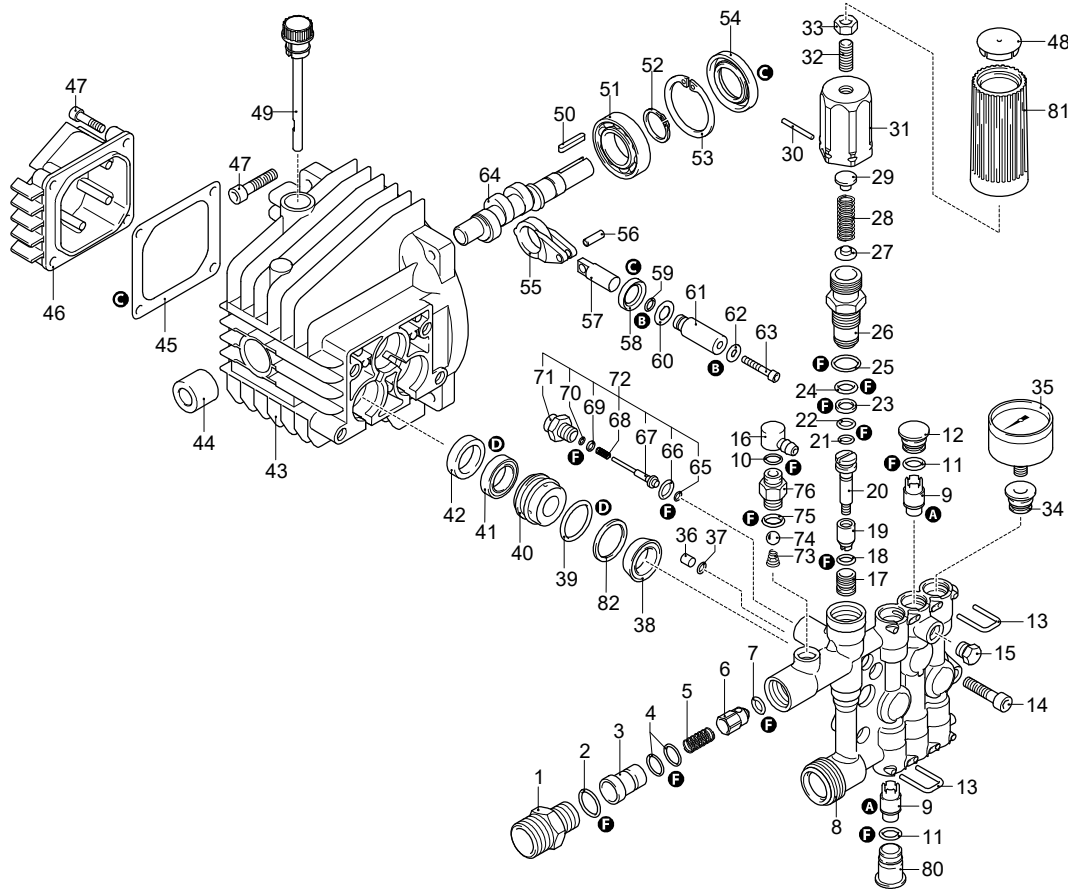

Model MPX 160 C

Version:

Serial number:

Code: **14523**

07/11/2017

230 V - 50 Hz
schuko

- **A**
- **B**
- **C**
- **D**
- **E**
- **F**
- **G**

Validity	Pos.	Code	Description	Q
	63	850670	Screw	3
	64	1340170	Shaft	1
	65	1120680	O-ring	1
	66	600180	O-ring	1
	67	2022040	Pin	1
	68	2021630	Spring	1
	69	2021650	Washer	1
	70	1260820	O-ring	1
	71	1344830	Fitting	1
	72	42580	TSS Retrofit kit	1
	73	1560520	Spring	1
	74	1250280	Ball	1
	75	480480	O-ring	1
	76	1344620	Fitting	1
	77	1349501	Pump assembly	1
	78	1349131	Head assembly	1
	79	42690	Valve kit adjustment	1
	80	1345040	Plug	3
	81	1981780	Knob	1
	82	3200700	Ring	1
A		43032	Valve kit	1
B		2623	Piston kit	1
C		42696	Oil seal kit	1
D		43033	Water seal kit	1
F		42697	Water seal kit	1