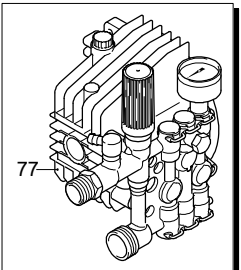

Model MPX 160 C

Version:

Serial number:

Code: **14523**

07/11/2017

Validity	Pos.	Code	Description	Q
	1	880280	Screw	8
	2	1345341	Handle	1
	3	1345351	Cover	1
	4	1345280	Casing	1
	5	1270960	Detergent hose	1
	6	1341030	Filter	1
	7	3082130	Water coupling kit	1
	8	1345270	Casing	1
	9	1345421	Knob	1
	10	1345331	Guard	1
	11	4240540	Rubber foot	2
	12	2100300	Screw	10
	13	4240590	Screw	2
	14	1345311	Grille	1
	15	1345301	Grille	1
	16	1345293	Support	1
	17	1261570	Screw	1

Model MPX 160 C

Version:

Serial number:

Code: **14523**

07/11/2017

Validity	Pos.	Code	Description	Q
	1	2900120	Fitting	1
	2	740290	O-ring	1
	3	2901110	Injector	1
	4	800560	O-ring	2
	5	3780450	Spring	1
	6	2901070	Shutter	1
	7	1460430	O-ring	1
	8	1345160	Head	1
	9	1349058	Valve	6
	10	480560	O-ring	1
	11	1465720	O-ring	6
	12	1344800	Plug	2
	13	1344790	Fork	6
	14	850850	Screw	4
	15	620301	Plug	1
	16	2320180	Hose tail	1
	17	1342701	Seat	1
	18	600180	O-ring	1
	19	1460151	Piston	1
	20	2021900	Piston	1
	21	1080190	O-ring	1
	22	600180	O-ring	1
	23	1080401	Ring	1
	24	820510	O-ring	1
	25	740290	O-ring	1
	26	1344870	Piston guide	1
	27	1343450	Wobble plate	1
	28	1460190	Spring	1
	29	1980220	Wobble plate	1
	30	1080070	Pin	1
	31	1344881	Insert	1
	32	1980470	Screw	1
	33	1060120	Nut	1
	34	1345020	Plug	1
	35	41851	Pressure gauge	1
	36	1344890	Plug	1
	37	2560870	O-ring	1
	38	3200690	Gasket	3
	39	770260	O-ring	3
	40	1345190	Piston guide	3
	41	1260440	Water seal	3
	42	1344760	Ring	3
	43	1344050	Pump body	1
	44	1345210	Bushing	1
	45	1040710	O-ring	1
	46	1344060	Cover	1
	47	1260780	Screw	8
	48	1981770	Plug	1
	49	1349000	Plug	1
	50	880111	Key	1
	51	1341070	Bearing	1
	52	480890	Ring	1
	53	111120	Ring	1
	54	1341080	Ring	1
	55	1340060	Connecting-rod	3
	56	1340080	Pin	3
	57	1340070	Piston	3
	58	1260460	Oil seal	3
	59	600180	O-ring	3
	60	1341010	Plate	3
	61	1342740	Piston	3
	62	1341020	Washer	3