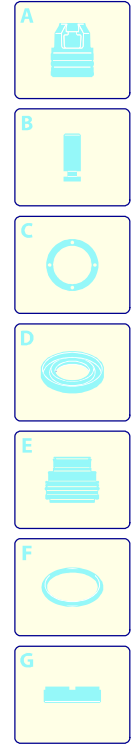

Validity	Pos.	Code	Description	Q
	1	43801	Gun	1
	2	41806	Lance	1
	3	2000770	O-ring	1
	4	3960920	High pressure hose	1
	5	391000	O-ring	1