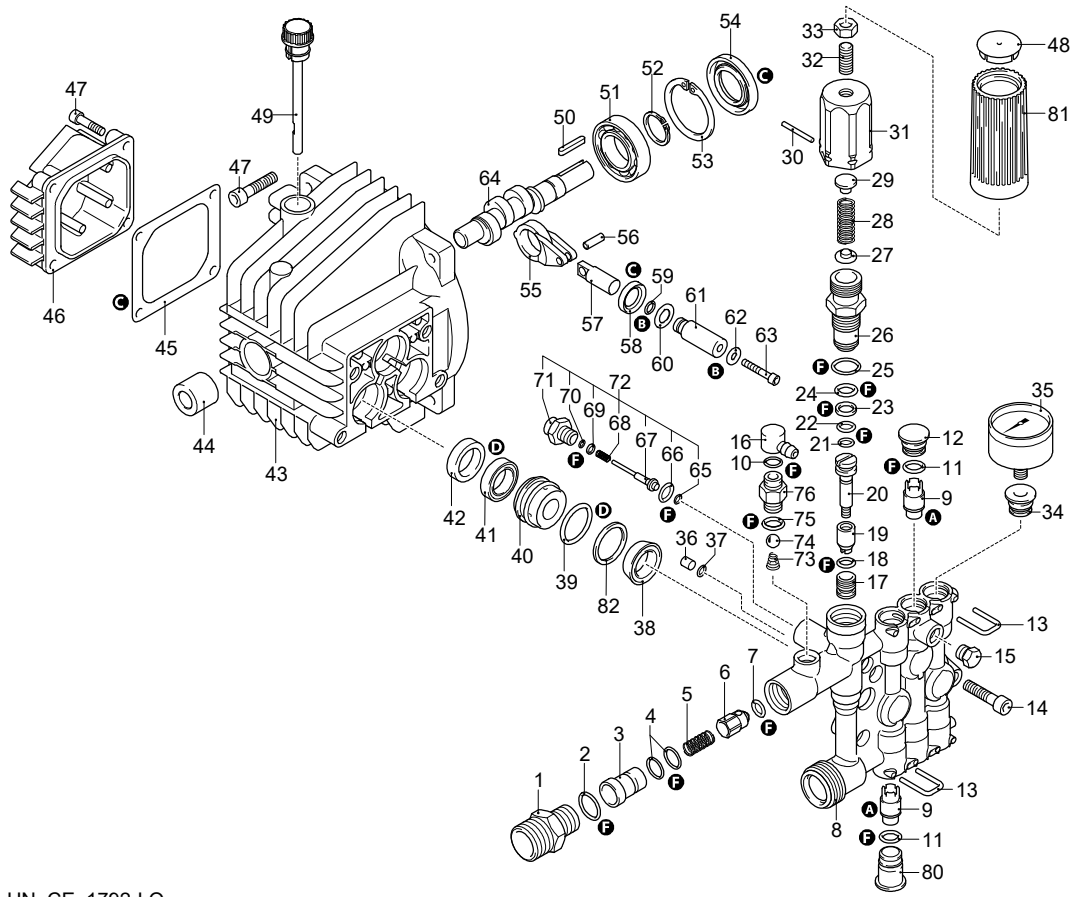

Model MPX 160 C

Version:

Serial number:

Code: **14523**

07/11/2017

Validity	Pos.	Code	Description	Q
	1	880280	Screw	8
	2	1345341	Handle	1
	3	1345351	Cover	1
	4	1345280	Casing	1
	5	1270960	Detergent hose	1
	6	1341030	Filter	1
	7	3082130	Water coupling kit	1
	8	1345270	Casing	1
	9	1345421	Knob	1
	10	1345331	Guard	1
	11	4240540	Rubber foot	2
	12	2100300	Screw	10
	13	4240590	Screw	2
	14	1345311	Grille	1
	15	1345301	Grille	1
	16	1345293	Support	1
	17	1261570	Screw	1

Model MPX 160 C

Version:

Serial number:

Code: **14523**

07/11/2017

Validity	Pos.	Code	Description	Q
	1	2900120	Fitting	1
	2	740290	O-ring	1
	3	2901110	Injector	1
	4	800560	O-ring	2
	5	3780450	Spring	1
	6	2901070	Shutter	1
	7	1460430	O-ring	1
	8	1345160	Head	1
	9	1349058	Valve	6
	10	480560	O-ring	1
	11	1465720	O-ring	6
	12	1344800	Plug	2
	13	1344790	Fork	6
	14	850850	Screw	4
	15	620301	Plug	1
	16	2320180	Hose tail	1
	17	1342701	Seat	1
	18	600180	O-ring	1
	19	1460151	Piston	1
	20	2021900	Piston	1
	21	1080190	O-ring	1
	22	600180	O-ring	1
	23	1080401	Ring	1
	24	820510	O-ring	1
	25	740290	O-ring	1
	26	1344870	Piston guide	1
	27	1343450	Wobble plate	1
	28	1460190	Spring	1
	29	1980220	Wobble plate	1
	30	1080070	Pin	1
	31	1344881	Insert	1
	32	1980470	Screw	1
	33	1060120	Nut	1
	34	1345020	Plug	1
	35	41851	Pressure gauge	1
	36	1344890	Plug	1
	37	2560870	O-ring	1
	38	3200690	Gasket	3
	39	770260	O-ring	3
	40	1345190	Piston guide	3
	41	1260440	Water seal	3
	42	1344760	Ring	3
	43	1344050	Pump body	1
	44	1345210	Bushing	1
	45	1040710	O-ring	1
	46	1344060	Cover	1
	47	1260780	Screw	8
	48	1981770	Plug	1
	49	1349000	Plug	1
	50	880111	Key	1
	51	1341070	Bearing	1
	52	480890	Ring	1
	53	111120	Ring	1
	54	1341080	Ring	1
	55	1340060	Connecting-rod	3
	56	1340080	Pin	3
	57	1340070	Piston	3
	58	1260460	Oil seal	3
	59	600180	O-ring	3
	60	1341010	Plate	3
	61	1342740	Piston	3
	62	1341020	Washer	3