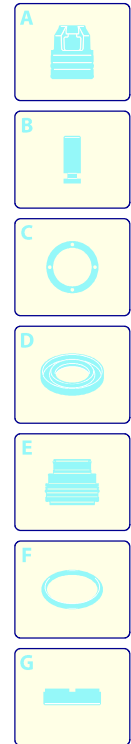

Model MPX 160 C

Version:

Serial number:

Code: **14523**

07/11/2017

Validity	Pos.	Code	Description	Q
	1	1260300	Fan	1
	2	1340350	Seal	1
	3	1345180	Screw	4
	4	1345140	Shield	1
	5	1340340	Bearing	1
	6	1269100	Clamp	1
	7	1340780	Gasket	1
	8	2000210	Screw	2
	9	2900420	Switch	1
	10	3780170	Box	1
	11	1261560	Screw	4
	12	1982190	Capacitor	1
	13	1982550	Clamp	1
	14	2021480	Gland	2
	15	2029752	TSS box assembly	1
	16	2022201	Fork	1
	17	4240690	Cable	1
	18	44722	Motor	1
	19	1462900	Gland	1

UN_CE_0910-MQ