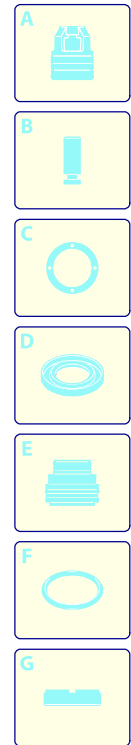

Model MPX 160 C

Version:

Serial number:

Code: **14523**

07/11/2017

Validity	Pos.	Code	Description	Q
	1	880280	Screw	8
	2	1345341	Handle	1
	3	1345351	Cover	1
	4	1345280	Casing	1
	5	1270960	Detergent hose	1
	6	1341030	Filter	1
	7	3082130	Water coupling kit	1
	8	1345270	Casing	1
	9	1345421	Knob	1
	10	1345331	Guard	1
	11	4240540	Rubber foot	2
	12	2100300	Screw	10
	13	4240590	Screw	2
	14	1345311	Grille	1
	15	1345301	Grille	1
	16	1345293	Support	1
	17	1261570	Screw	1

Model MPX 160 C

Version:

Serial number:

Code: **14523**

07/11/2017

Validity	Pos.	Code	Description	Q
	1	2900120	Fitting	1
	2	740290	O-ring	1
	3	2901110	Injector	1
	4	800560	O-ring	2
	5	3780450	Spring	1
	6	2901070	Shutter	1
	7	1460430	O-ring	1
	8	1345160	Head	1
	9	1349058	Valve	6
	10	480560	O-ring	1
	11	1465720	O-ring	6
	12	1344800	Plug	2
	13	1344790	Fork	6
	14	850850	Screw	4
	15	620301	Plug	1
	16	2320180	Hose tail	1
	17	1342701	Seat	1
	18	600180	O-ring	1
	19	1460151	Piston	1
	20	2021900	Piston	1
	21	1080190	O-ring	1
	22	600180	O-ring	1
	23	1080401	Ring	1
	24	820510	O-ring	1
	25	740290	O-ring	1
	26	1344870	Piston guide	1
	27	1343450	Wobble plate	1
	28	1460190	Spring	1
	29	1980220	Wobble plate	1
	30	1080070	Pin	1
	31	1344881	Insert	1
	32	1980470	Screw	1
	33	1060120	Nut	1
	34	1345020	Plug	1
	35	41851	Pressure gauge	1
	36	1344890	Plug	1
	37	2560870	O-ring	1
	38	3200690	Gasket	3
	39	770260	O-ring	3
	40	1345190	Piston guide	3
	41	1260440	Water seal	3
	42	1344760	Ring	3
	43	1344050	Pump body	1
	44	1345210	Bushing	1
	45	1040710	O-ring	1
	46	1344060	Cover	1
	47	1260780	Screw	8
	48	1981770	Plug	1
	49	1349000	Plug	1
	50	880111	Key	1
	51	1341070	Bearing	1
	52	480890	Ring	1
	53	111120	Ring	1
	54	1341080	Ring	1
	55	1340060	Connecting-rod	3
	56	1340080	Pin	3
	57	1340070	Piston	3
	58	1260460	Oil seal	3
	59	600180	O-ring	3
	60	1341010	Plate	3
	61	1342740	Piston	3
	62	1341020	Washer	3