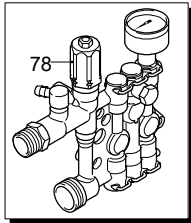

- **A**
- **B**
- **C**
- **D**
- **E**
- **F**
- **G**

Validity	Pos.	Code	Description	Q
	63	850670	Screw	3
	64	1340170	Shaft	1
	65	1120680	O-ring	1
	66	600180	O-ring	1
	67	2022040	Pin	1
	68	2021630	Spring	1
	69	2021650	Washer	1
	70	1260820	O-ring	1
	71	1344830	Fitting	1
	72	42580	TSS Retrofit kit	1
	73	1560520	Spring	1
	74	1250280	Ball	1
	75	480480	O-ring	1
	76	1344620	Fitting	1
	77	1349501	Pump assembly	1
	78	1349131	Head assembly	1
	79	42690	Valve kit adjustment	1
	80	1345040	Plug	3
	81	1981780	Knob	1
	82	3200700	Ring	1
A		43032	Valve kit	1
B		2623	Piston kit	1
C		42696	Oil seal kit	1
D		43033	Water seal kit	1
F		42697	Water seal kit	1