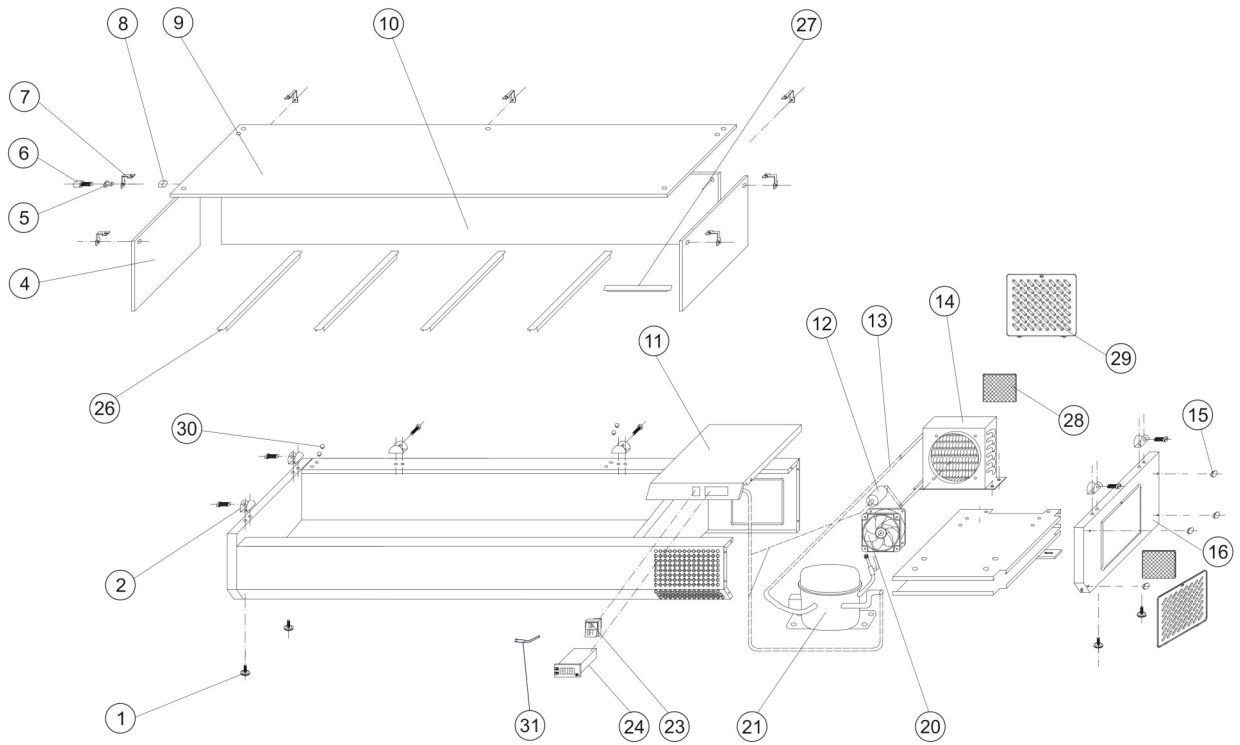

16521 / VK38-160

Position	ItemNo	Description
01	14579	Feet M8
02	10499	Clips Glass Cover
04	10622	Side Glass
05	35045	Bushing
06	35046	Glass Fixed Bolt
07	35047	Glass Linked Clip
08	35048	Glass Clip Fixed Nut
09	35069	Top Glass
10	35070	Front Glass
11	11869	Unit Room Cover For Compressor
12	54741	Filter Drier
13	13237	Defrost Water Coil
14	14193	Condensor
15	10068	Plastic Cap
16	11322	Unit Side
17	32629	Plug
20	13318	Cond./Evap. Fan Rah1238B
21	11725	Compressor HDL100A R600A
	11726	Compressor HDL140A R600
	11734	Compressor HXD55AA R600A
23	13754	Main Switch
24	14061	Thermostat XR02CX 2 Probes
26	14761	Divider For GN1/3 Pans 326x18 mm
27	14770	Divider For GN1/6 Pans 178x16 mm
28	10020	Filter 182 x 215 mm
29	10017	Dust Filter Cover
30	10039	Cover For Screw
31	13896	Probe NTC Dixell/Carel 10 Kohm

2025-05-13

16521 / VK38-160

VK38-nnn