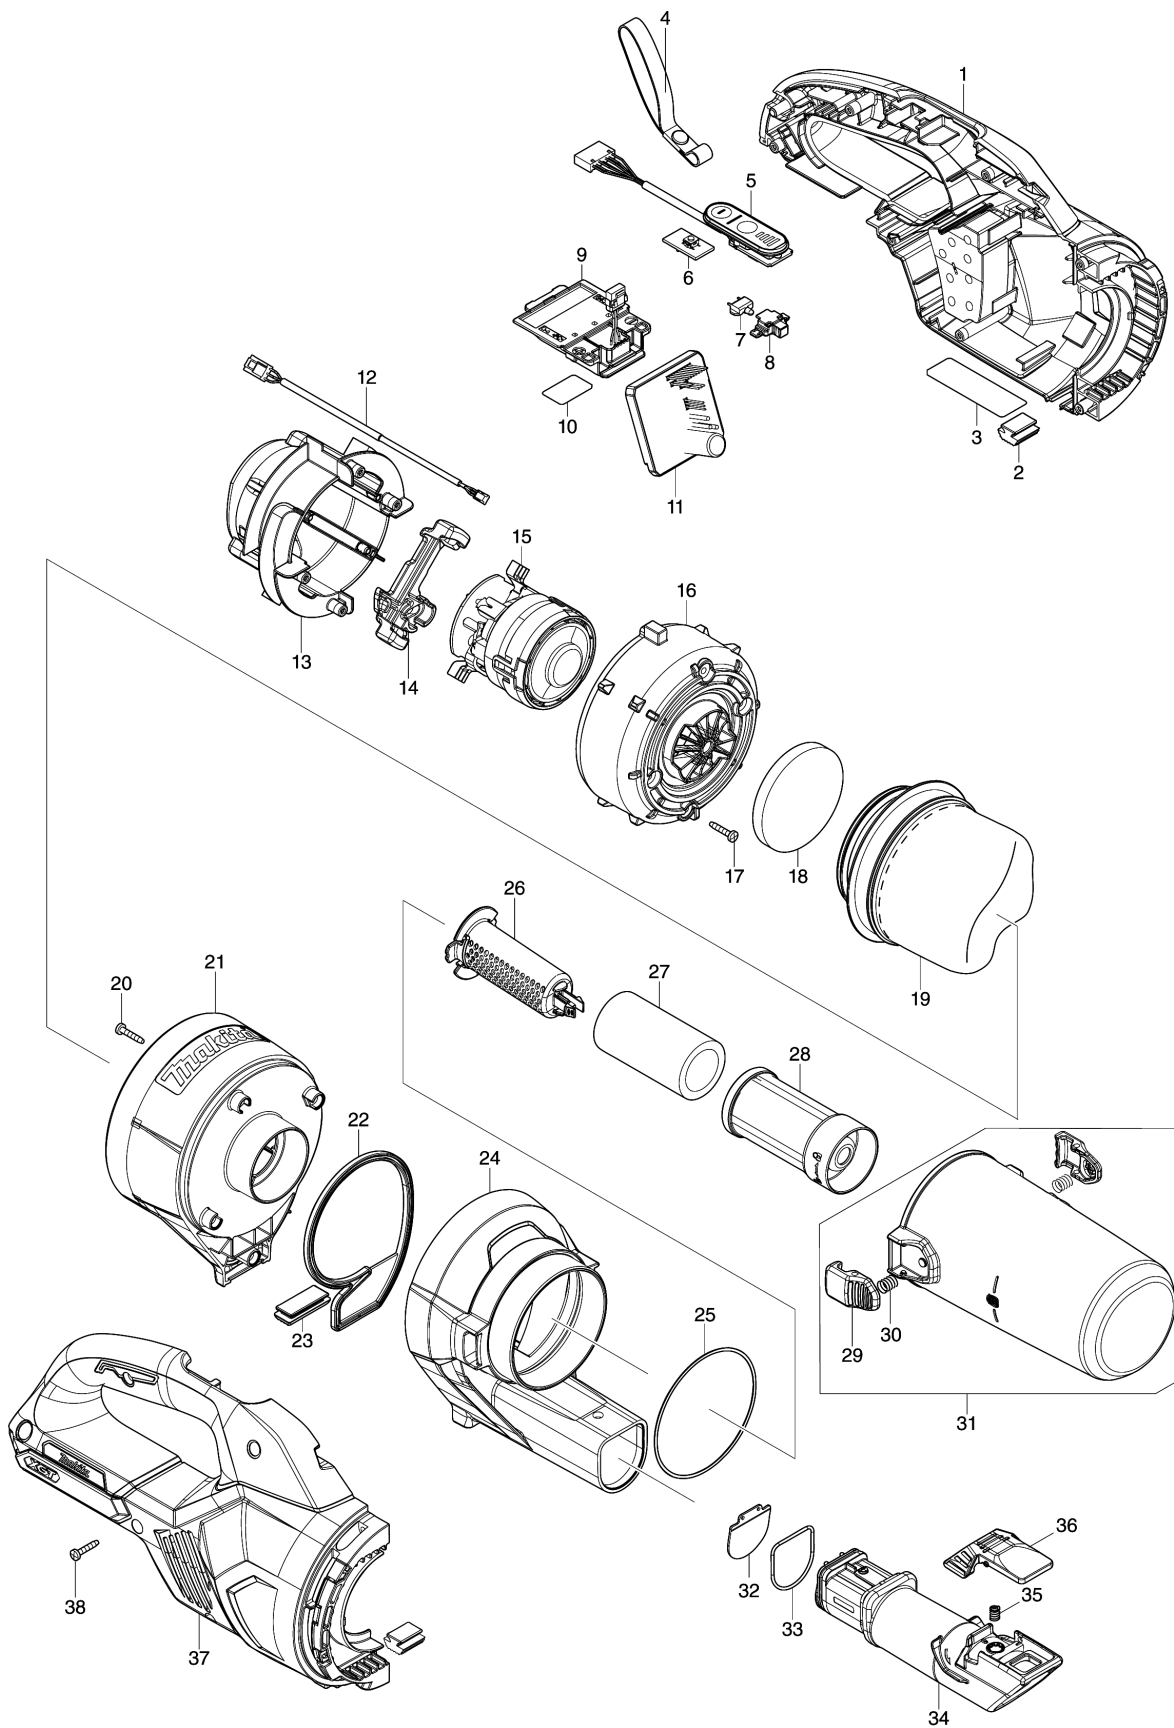

Model No.CL003G CORDLESS CLEANER

Model No.CL003G CORDLESS CLEANER

Položka	Číslo dílu	Popis	Změna	Množství	New/Old	Možnost 1	Možnost 2	Poznámka
001A	183W54-1	HOUSING SET		1				
001B	183W54-1	HOUSING SET		1				
001C	183W55-9	HOUSING SET		1				
001D	183W55-9	HOUSING SET		1				
001E	183W52-5	HOUSING SET		1				
001F	183W52-5	HOUSING SET		1				
C10	263005-3	RUBBER PIN 6		2				
C20	422714-5	SPONGE SEAT		2				
C30	8005T5-8	XGT LOGO LABEL		1				
D10		INC. 2,37						
002	422460-0	RUBBER PLATE		2				
003	858F40-6	CL003G NAME PLATE		1				
005	141B54-1	INDICATION CIRCUIT COMPLETE		1				
C10	8031J2-9	SWITCH LABEL		1				
006	620E74-1	SWITCH UNIT		1				
007	620E82-2	LED CIRCUIT		1				
008	141H09-2	LED CASE COMPLETE		1				
009	632P65-6	TERMINAL UNIT		1				
010	858F47-2	CL003G SERIAL NO. LABEL		1				
011	620E90-3	CONTROLLER		1				
012	632S32-9	LEAD UNIT		1				
013	141E55-7	MOTOR COVER R COMPLETE		1				
C10	263002-9	RUBBER PIN 4		4				
014	422723-4	MOTOR COVER SEAL		1				
015	629A46-9	MOTOR ASSEMBLY		1				
016	413645-9	MOTOR COVER F		1				
017	266429-2	TAPPING SCREW 3X16		4				
018	422909-0	SPONGE SHEET 62		1				
019	1910C7-9	HIGH PERFORMANCE FILTER SET		1				
020	266429-2	TAPPING SCREW 3X16		4				
021A	413H34-6	FILTER HOUSING		1				
021B	413H34-6	FILTER HOUSING		1				
021C	413H37-0	FILTER HOUSING		1				
021D	413H37-0	FILTER HOUSING		1				
021E	413H18-4	FILTER HOUSING		1				
021F	413H18-4	FILTER HOUSING		1				
022	422884-0	SEAL		1				
023	422885-8	RUBBER PLATE		1				
024A	413H35-4	FRONT HOUSING		1				
024B	413H35-4	FRONT HOUSING		1				
024C	413H38-8	FRONT HOUSING		1				
024D	413H38-8	FRONT HOUSING		1				
024E	413H19-2	FRONT HOUSING		1				
024F	413H19-2	FRONT HOUSING		1				