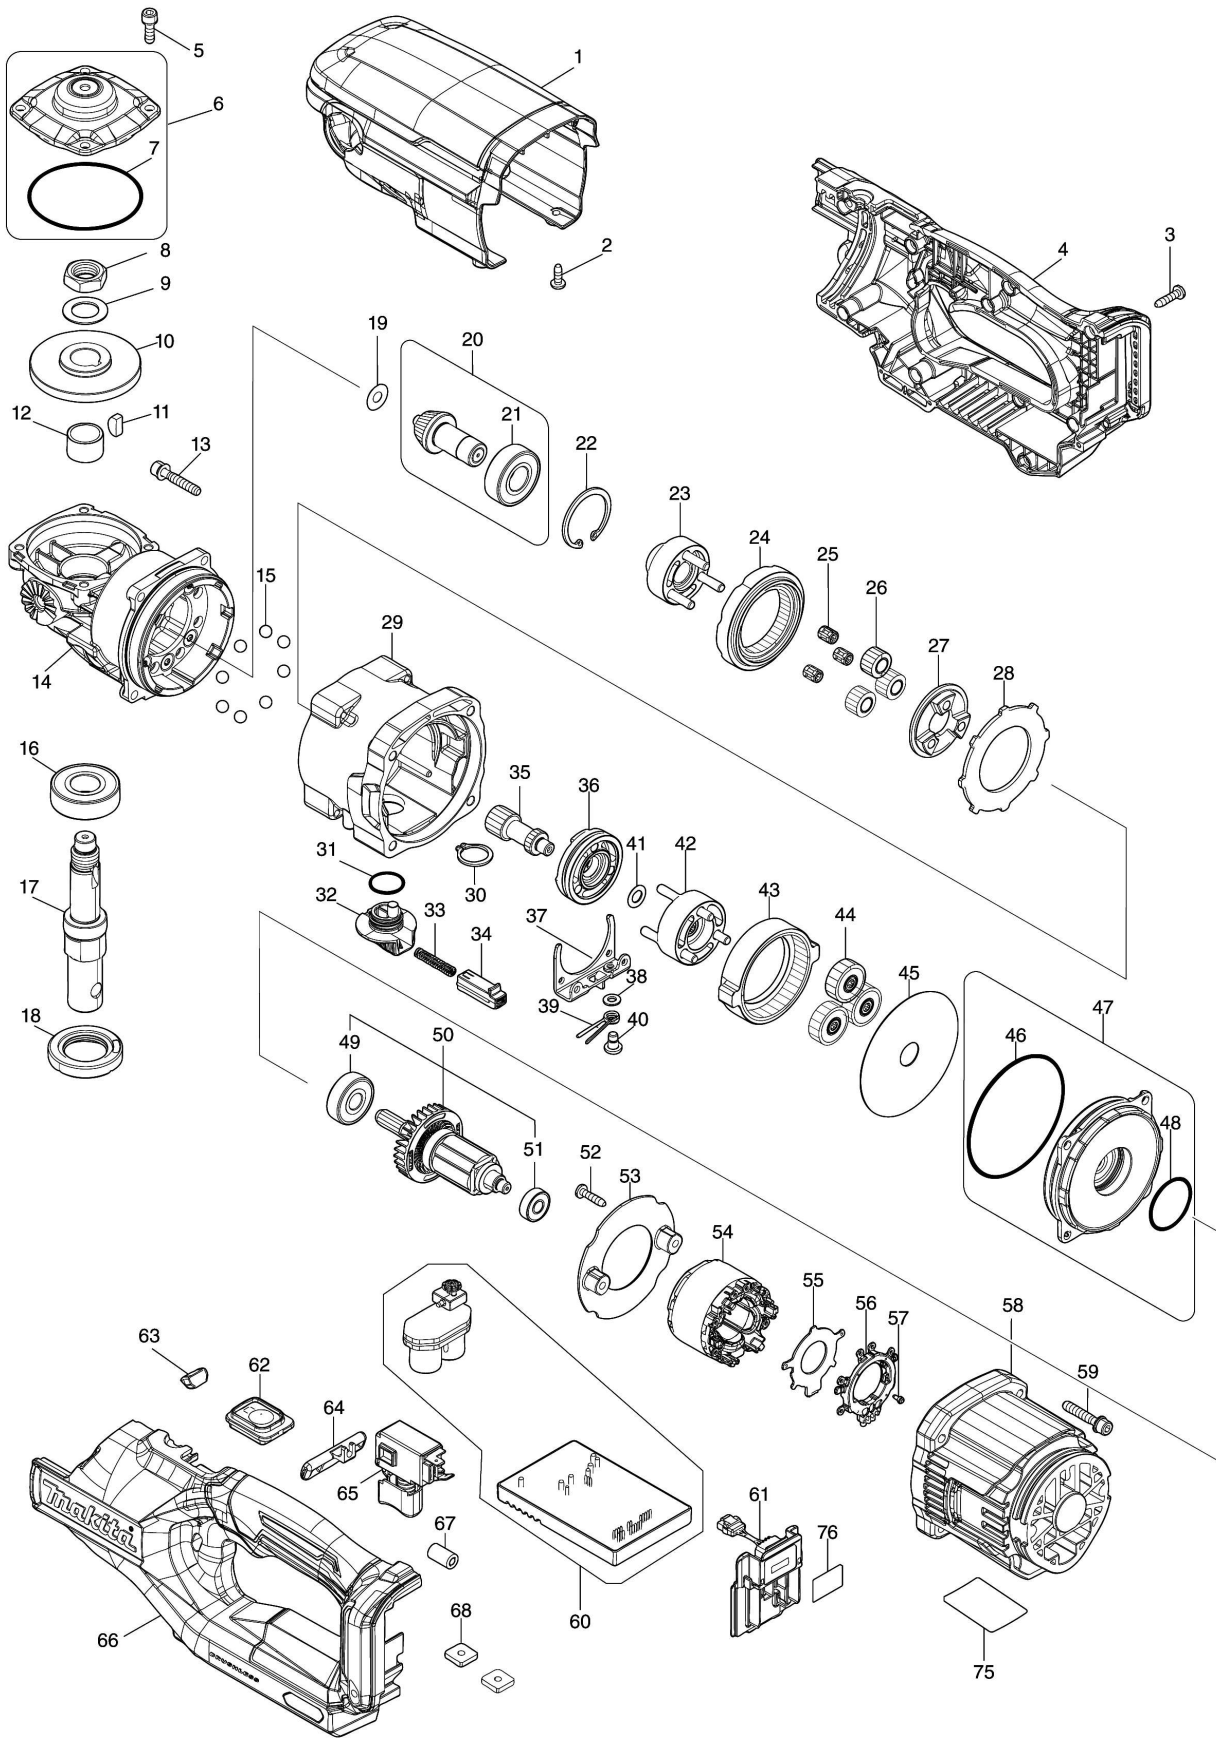

Model No.DG002G CORDLESS EARTH AUGER