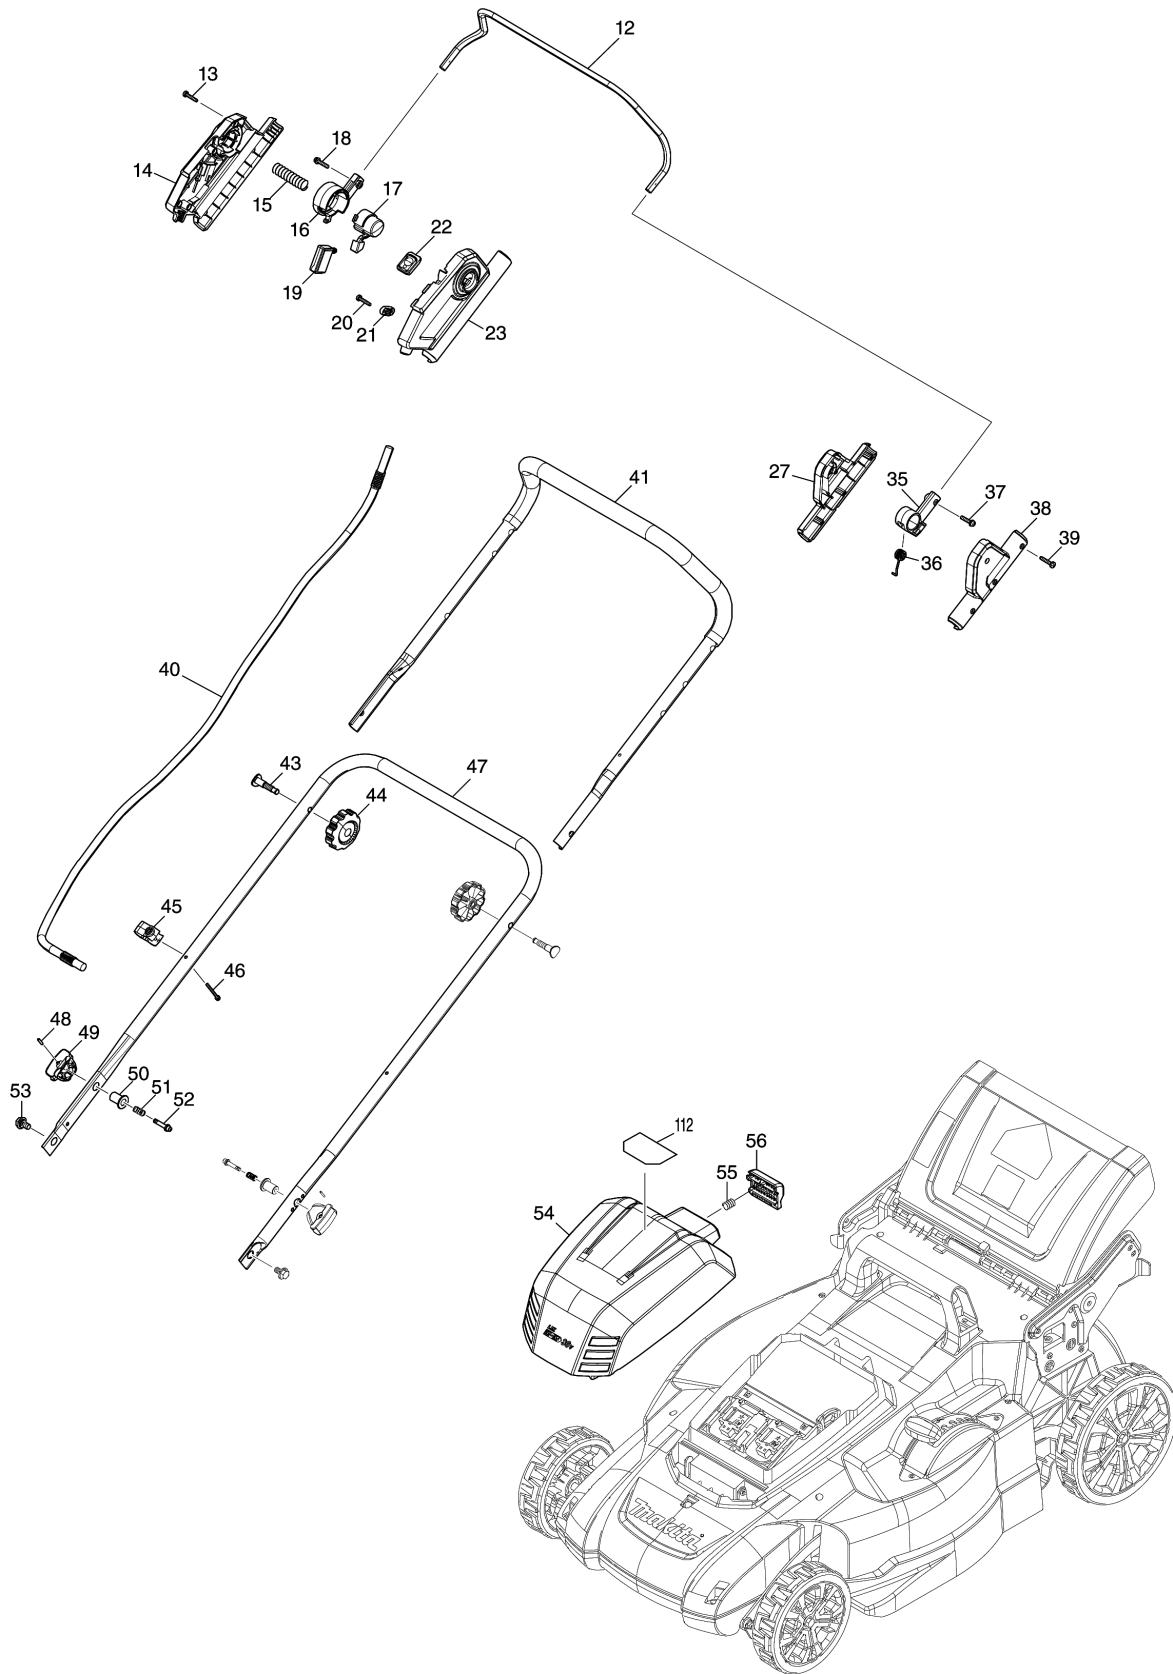

Model No.DLM538 530MM CORDLESS LAWN MOWER