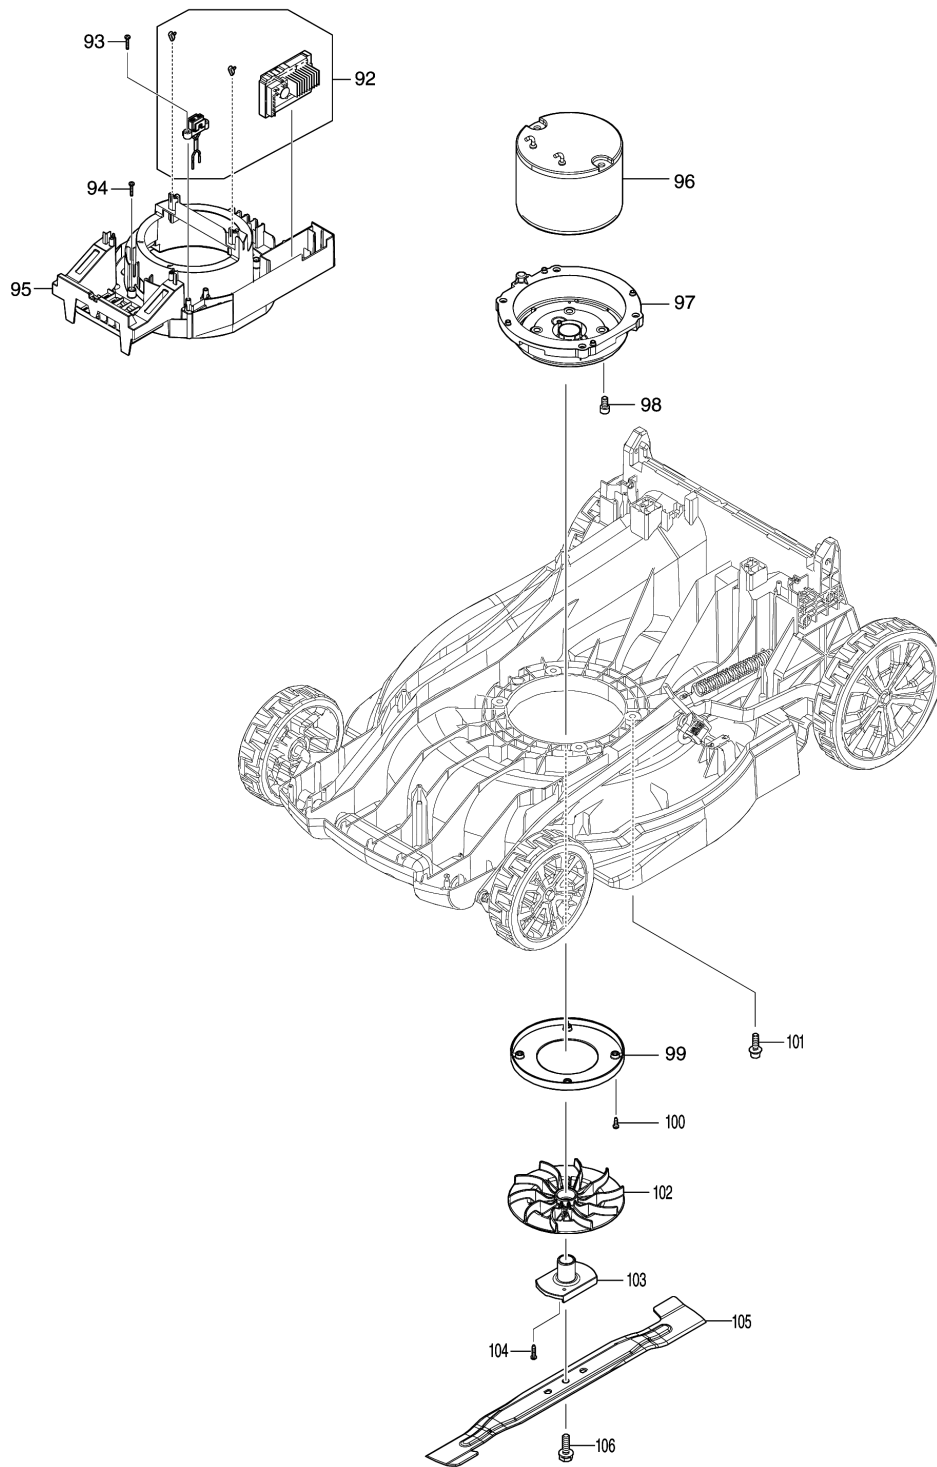

Model No.DLM538 530MM CORDLESS LAWN MOWER