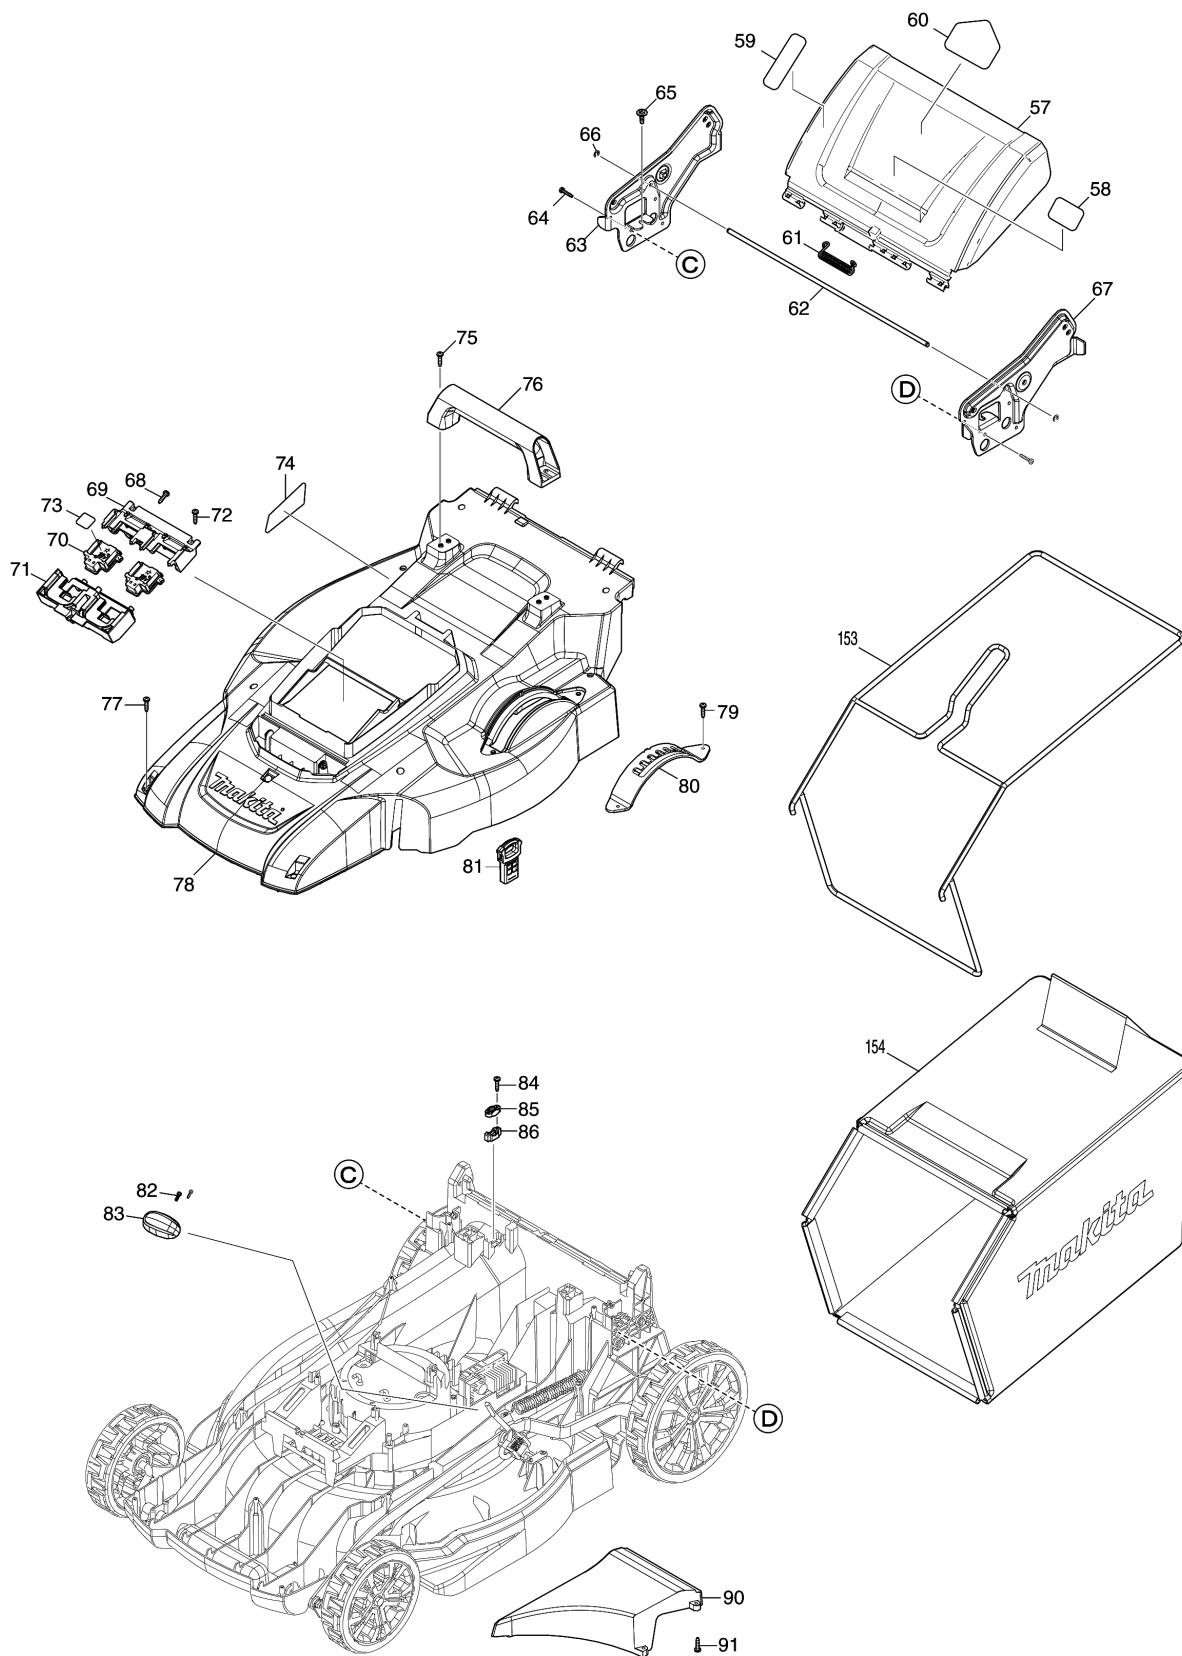

Model No.DLM538 530MM CORDLESS LAWN MOWER