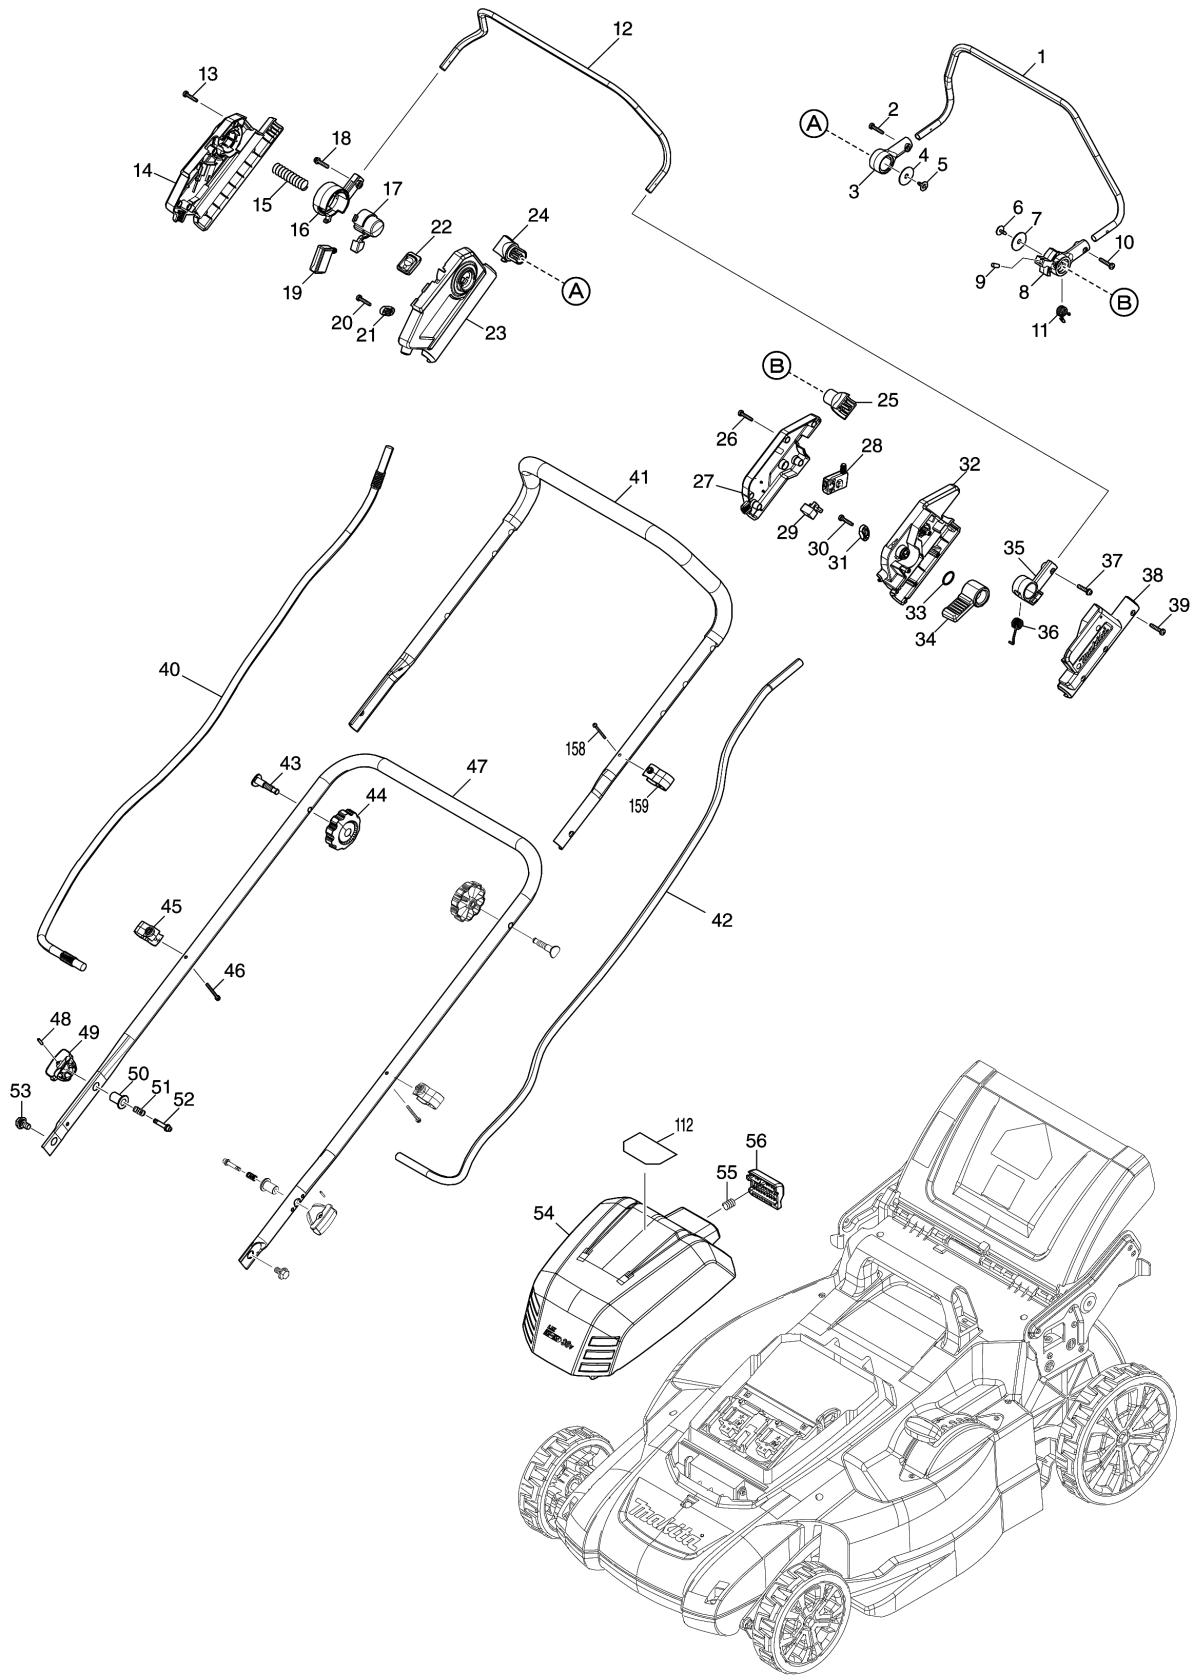

Model No.DLM539 530MM CORDLESS LAWN MOWER