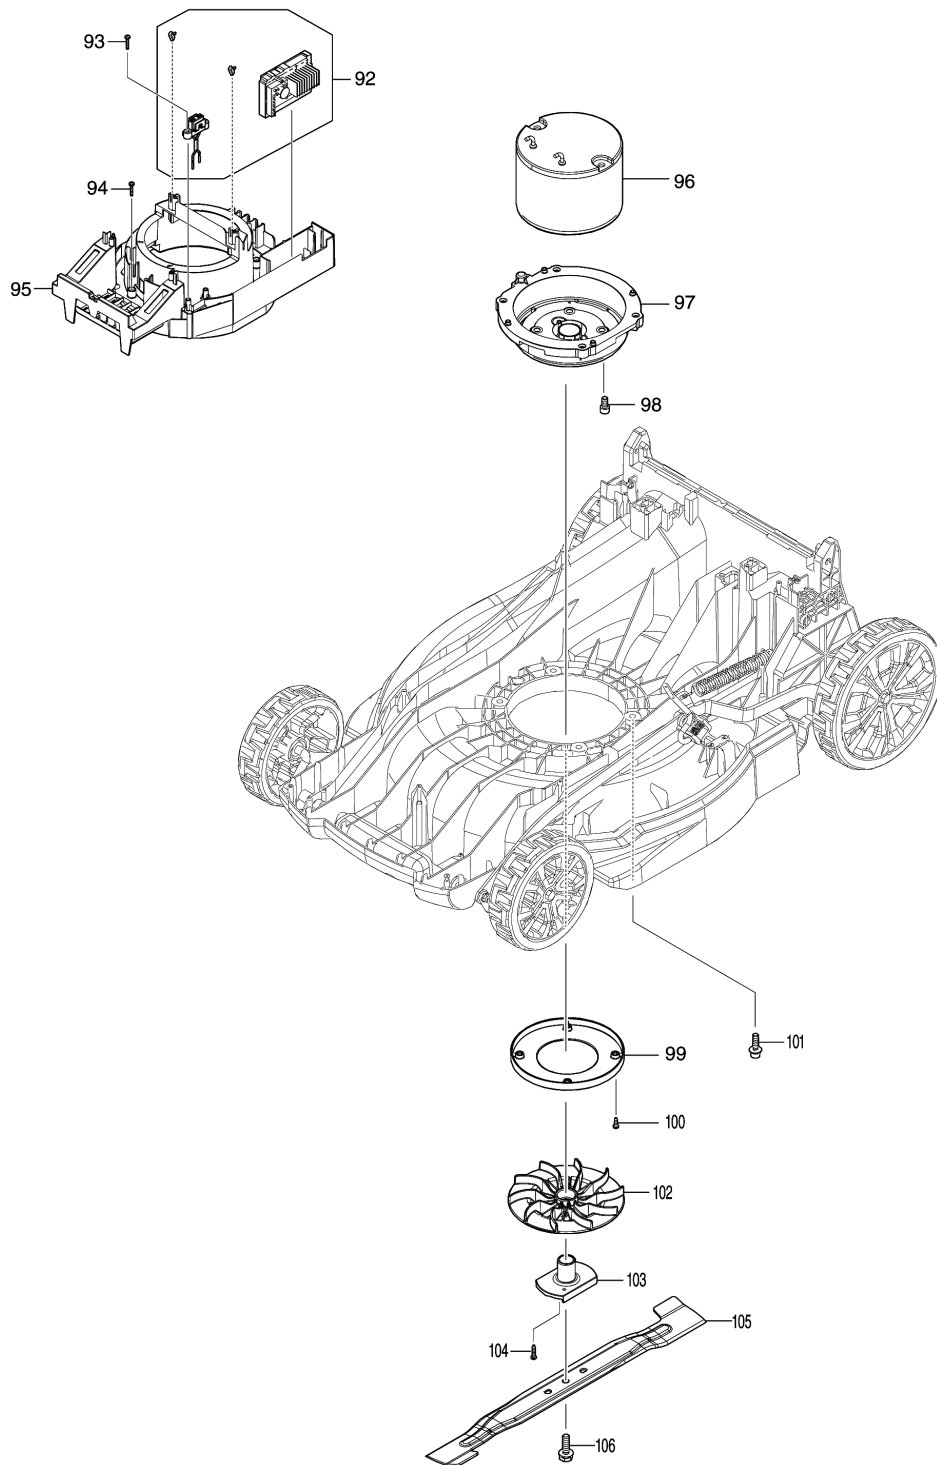

Model No.DLM539 530MM CORDLESS LAWN MOWER