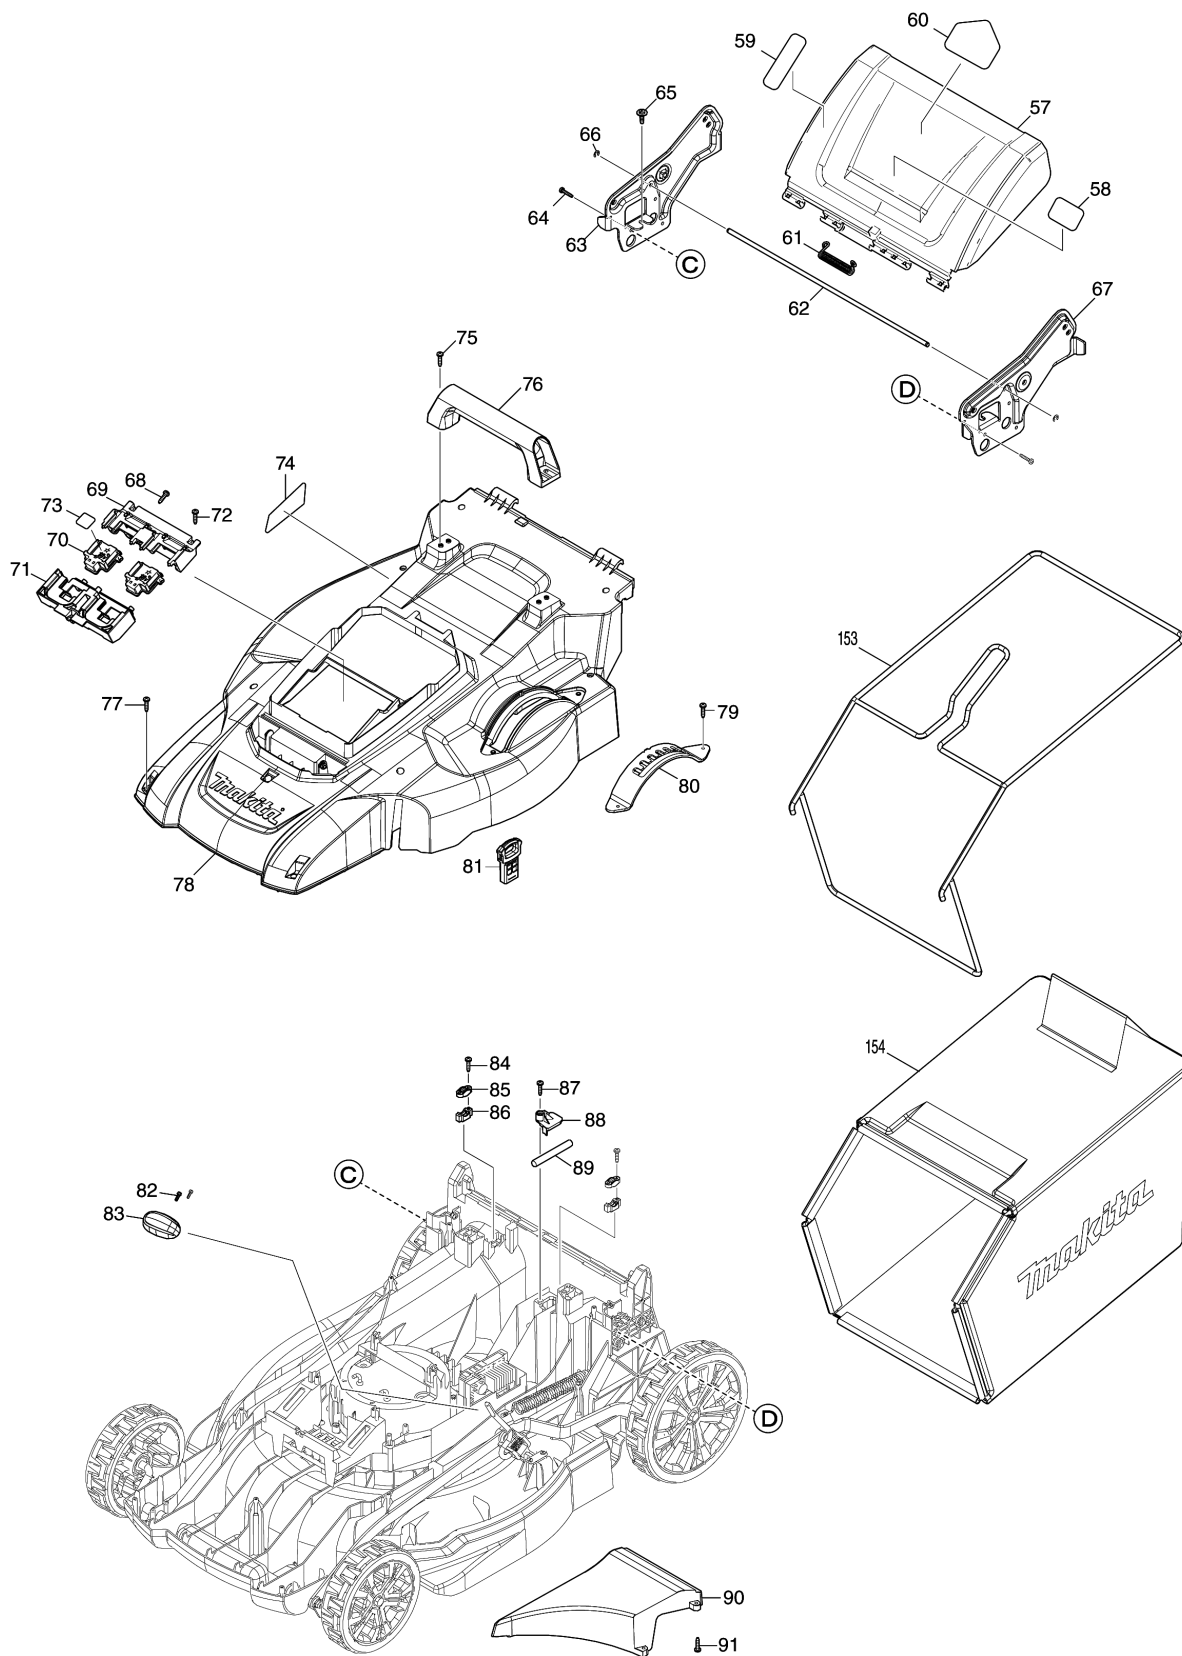

Model No.DLM539 530MM CORDLESS LAWN MOWER