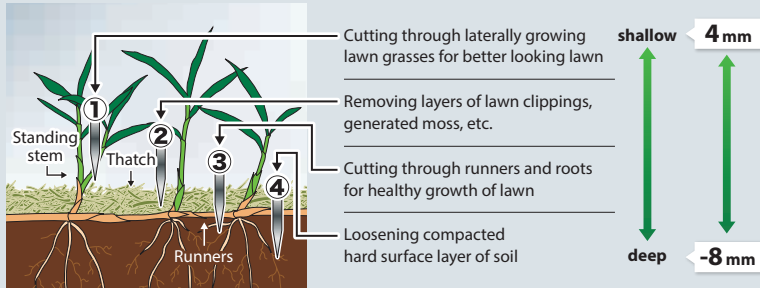

Actual working area

Blade: Scarifying blade with working depth: -4 mm

128 m²

Battery: BL1860B on a full battery charge

Blade: Dethatching blade with working depth: 0 mm

122 m²

Continuous run time

Blade: Scarifying blade with working depth: -4 mm

13 min.

Battery: BL1860B on a full battery charge

Blade: Dethatching blade with working depth: 0 mm

13 min.

Compact, lightweight, and highly maneuverable, ideal for home lawn care

Two types of blades

Two types of blades are available to suit different applications.

Scarifying blade

For cutting through old roots to promote healthy lawns and for cutting through lawns and soils to improve the penetration of water and air.

*Can also be used for thatching, but the amount of thatch it removes is smaller compared to the dethatching blade.

Easy blade change

Dethatching blade (Optional accessory)

For removing deposited lawn clippings, accumulated moss, etc.

Working depth adjustment

The working depth can be adjusted according to the lawn conditions, operations, and wear of the blades.