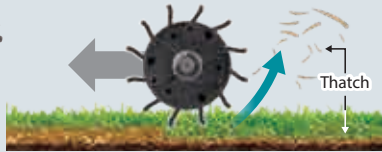

Scarifying blade

For cutting through old roots to promote healthy lawns and for cutting through lawns and soils to improve the penetration of water and air.

*Can also be used for thatching, but the amount of thatch it removes is smaller compared to the dethatching blade.

Easy blade change

Dethatching blade (Optional accessory)

For removing deposited lawn clippings, accumulated moss, etc.

Working depth adjustment

The working depth can be adjusted according to the lawn conditions, operations, and wear of the blades.