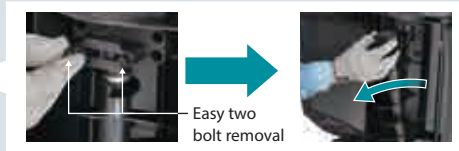

Scarifying blade

For cutting through old roots to promote healthy lawns and for cutting through lawns and soils to improve the penetration of water and air.

*Can also be used for thatching, but the amount of thatch it removes is smaller compared to the dethatching blade.

Easy blade change

Dethatching blade (Optional accessory)

For removing deposited lawn clippings, accumulated moss, etc.

Working depth adjustment

The working depth can be adjusted according to the lawn conditions, operations, and wear of the blades.

Tool-less foldable handle (Three stages)

The handle can be folded in half with two levers and in three stages with the levers and thumb screws.

Washable cutting deck

XPT

eXtreme Protection Technology / IPX4-compatible