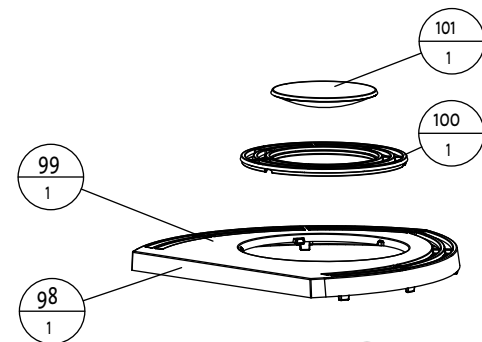

Partlist, Jøtul F 160		
Jøtul AS Fredrikstad, Norway	Draw.no: 900049-Pos	Date: 12.05.2011

Partlist, Jøtul F 160

Jøtul AS Fredrikstad, Norway	Draw.no: 900049-PO5	Date: 12.05.2011
---------------------------------	------------------------	---------------------