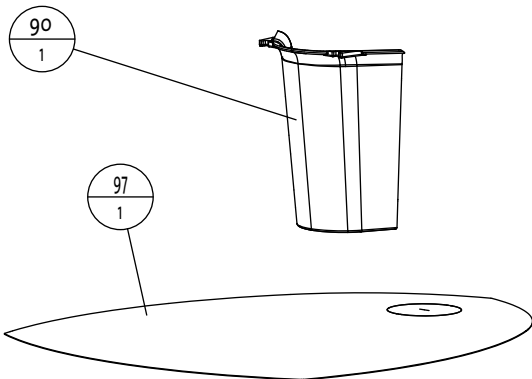

Partlist, Jøtul F 160		
Jøtul AS Fredrikstad, Norway	Draw.no: 900049-Pos	Date: 12.05.2011

Partlist, Jøtul F 160

Jøtul AS Fredrikstad, Norway	Draw.no: 900049-PO5	Date: 12.05.2011
---------------------------------	------------------------	---------------------