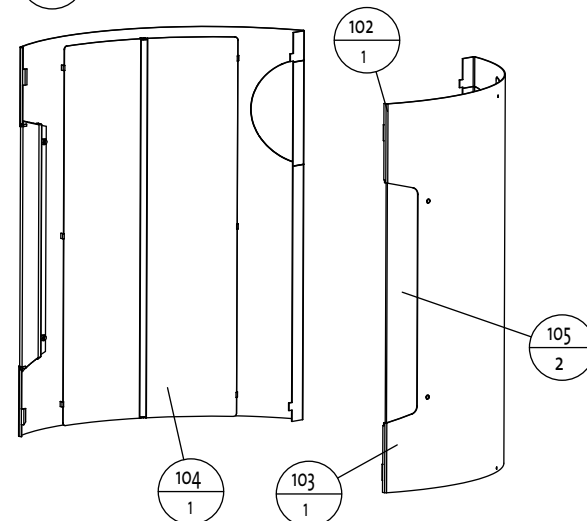

Partlist, Jøtul F 160		
Jøtul AS Fredrikstad, Norway	Draw.no: 900049-Pos	Date: 12.05.2011

Partlist, Jøtul F 160

Jøtul AS Fredrikstad, Norway	Draw.no: 900049-PO5	Date: 12.05.2011
---------------------------------	------------------------	---------------------