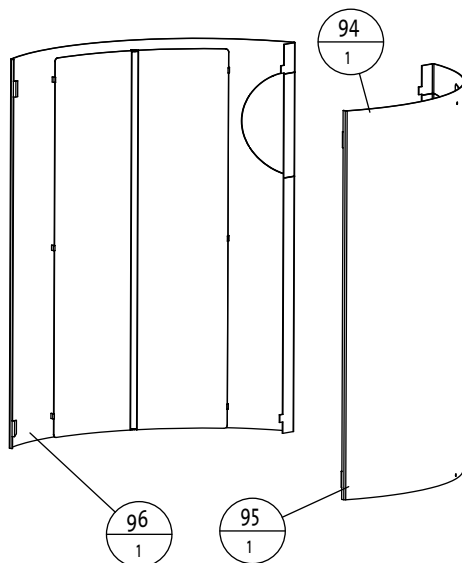

Partlist, Jøtul F 160		
Jøtul AS Fredrikstad, Norway	Draw.no: 900049-Pos	Date: 12.05.2011

Partlist, Jøtul F 160

Jøtul AS Fredrikstad, Norway	Draw.no: 900049-PO5	Date: 12.05.2011
---------------------------------	------------------------	---------------------