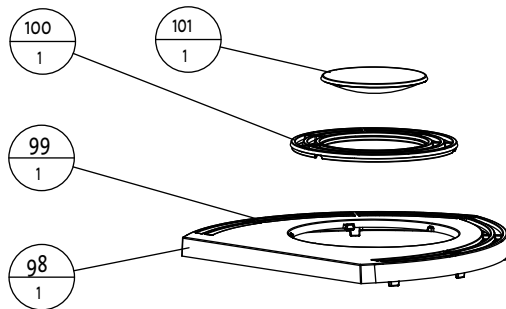

Partlist, Jøtul F 160		
Jøtul AS Fredrikstad, Norway	Draw.no: 900049-Pos	Date: 12.05.2011

Partlist, Jøtul F 160

Jøtul AS Fredrikstad, Norway	Draw.no: 900049-PO5	Date: 12.05.2011
---------------------------------	------------------------	---------------------