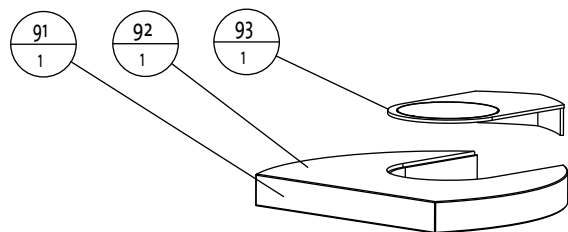

Partlist, Jøtul F 160		
Jøtul AS Fredrikstad, Norway	Draw.no: 900049-Pos	Date: 12.05.2011

Partlist, Jøtul F 160

Jøtul AS Fredrikstad, Norway	Draw.no: 900049-PO5	Date: 12.05.2011
---------------------------------	------------------------	---------------------