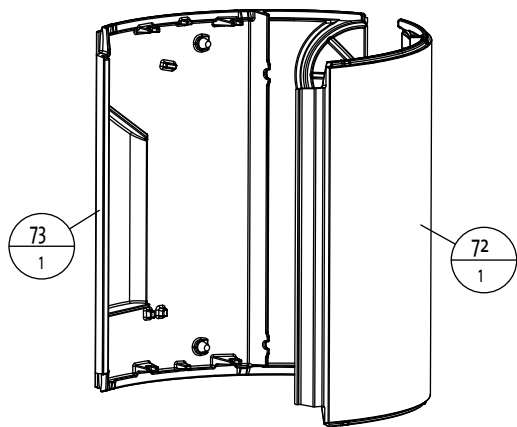

Partlist, Jøtul F 160		
Jøtul AS Fredrikstad, Norway	Draw.no: 900049-Pos	Date: 12.05.2011

Partlist, Jøtul F 160

Jøtul AS Fredrikstad, Norway	Draw.no: 900049-PO5	Date: 12.05.2011
---------------------------------	------------------------	---------------------