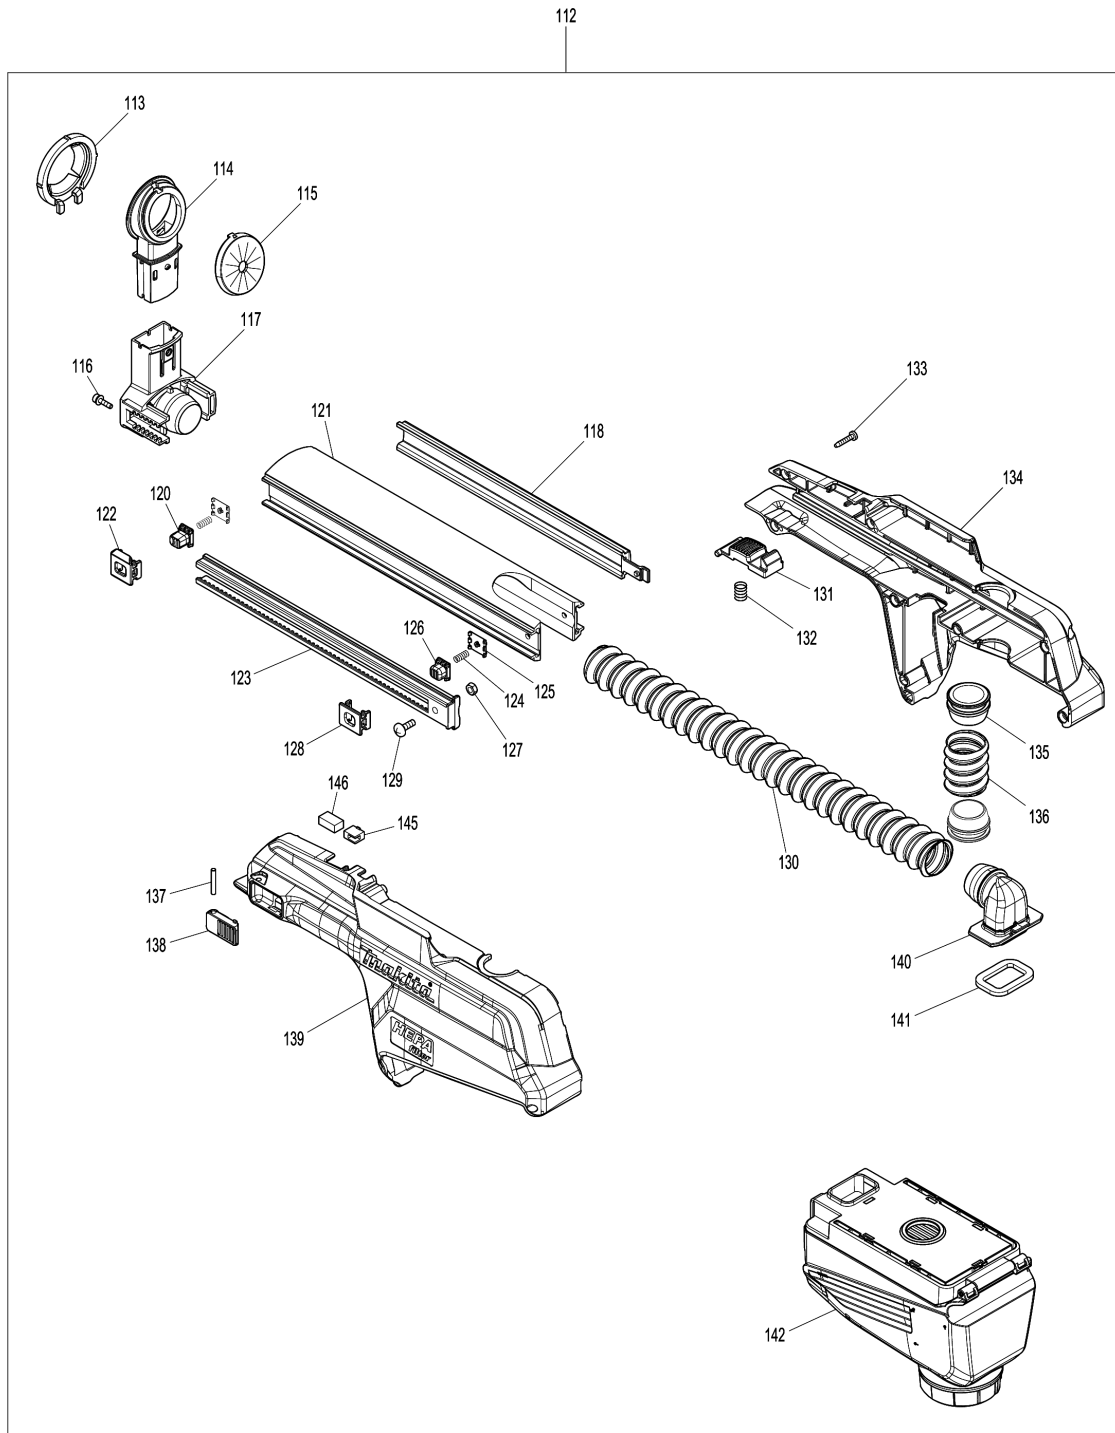

Model No.HR2652 26MM COMB.HAMMER W/DUST EXT.