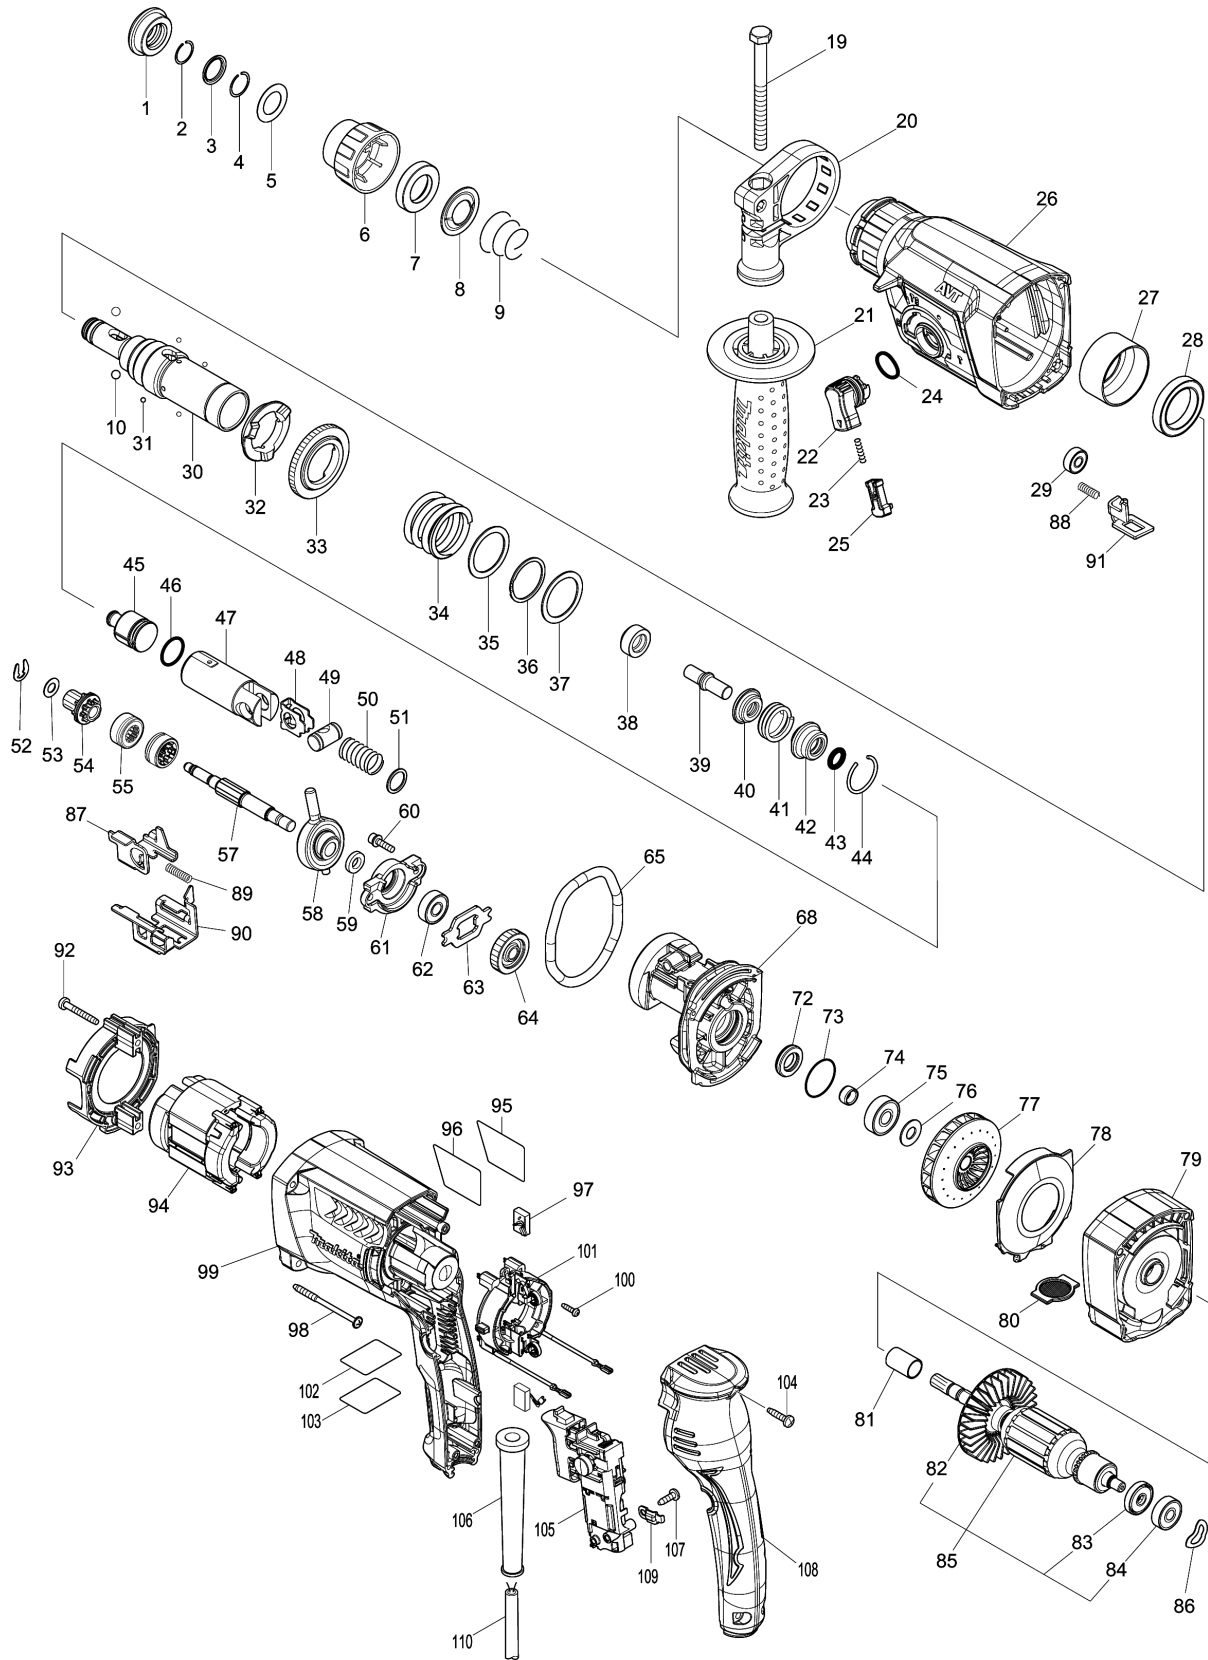

Model No.HR2652 26MM COMB.HAMMER W/DUST EXT.