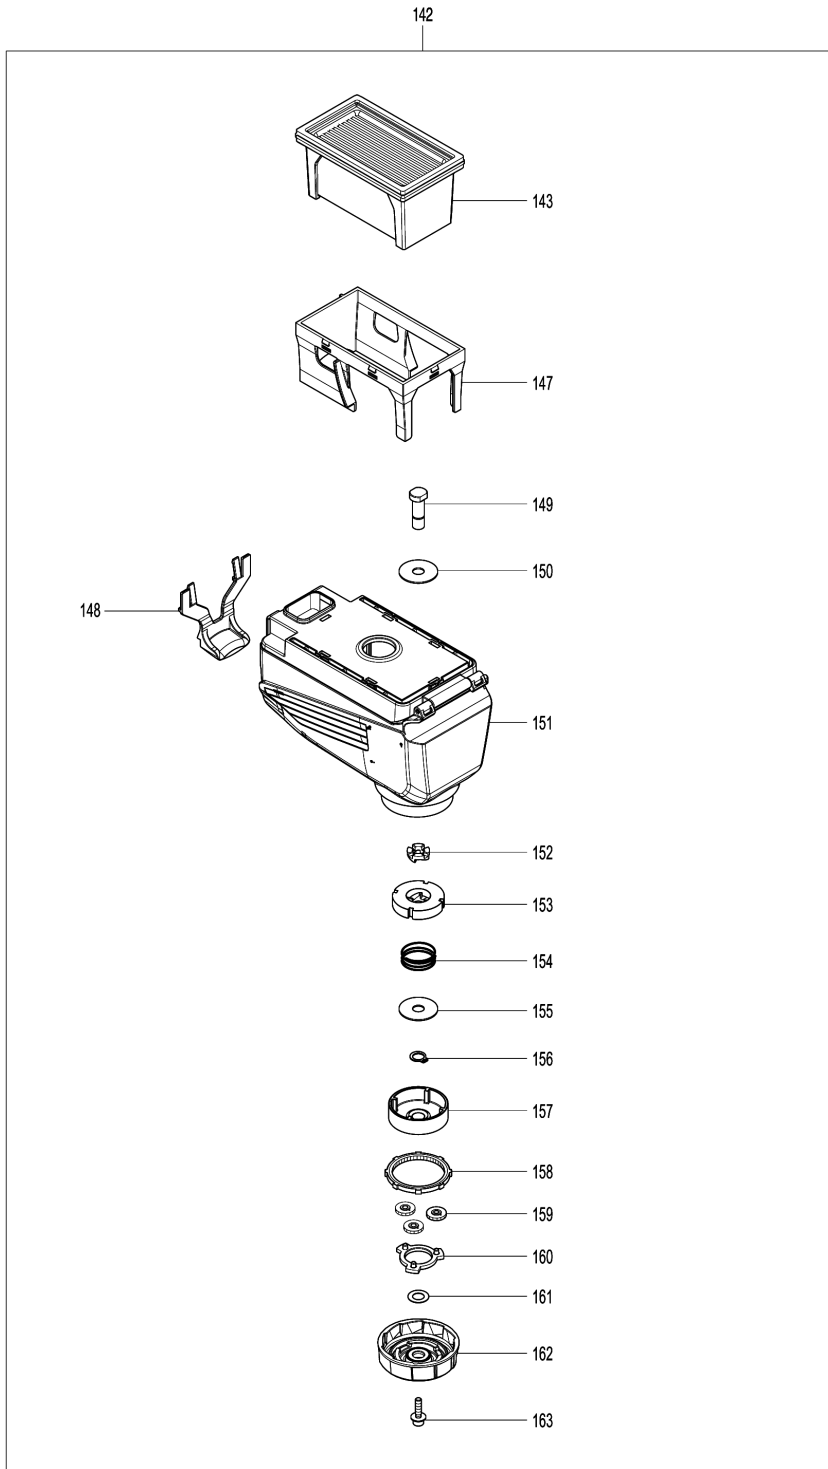

Model No.HR2652 26MM COMB.HAMMER W/DUST EXT.