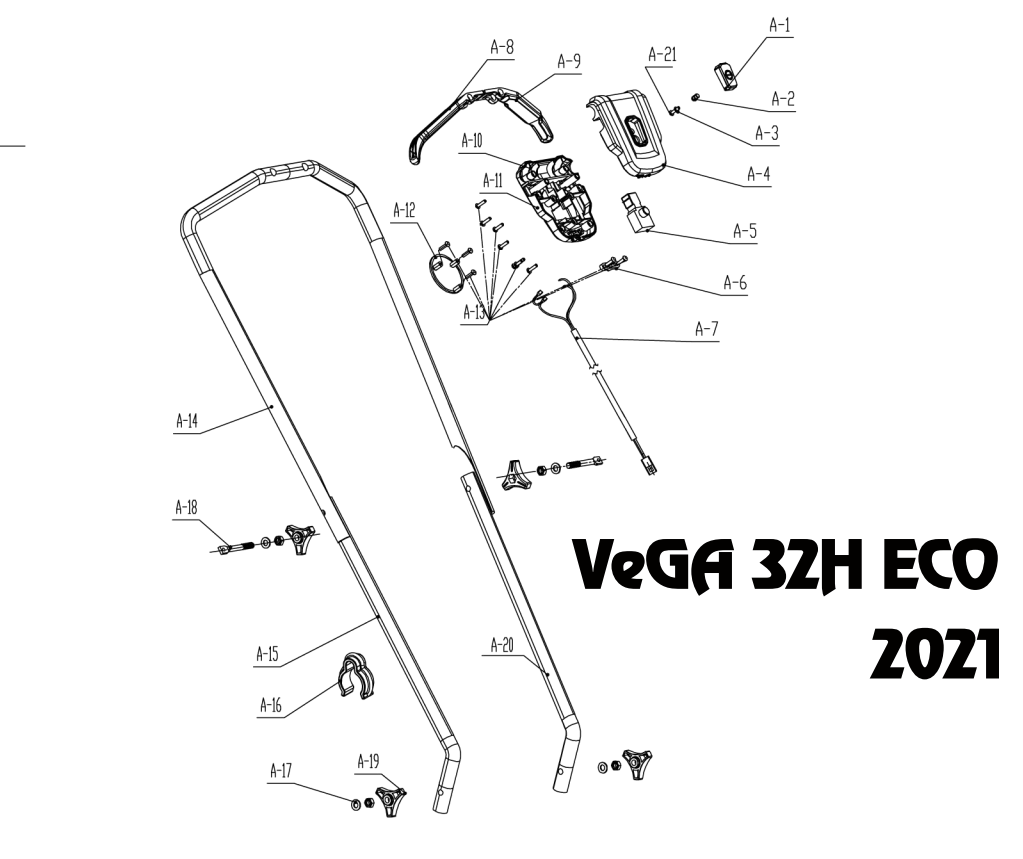

VeGA[®]
GARDEN MACHINES

**VeGA 32H ECO
2021**

v-garden

ZE33-E40
NO.E2001011

No.	ID zboží	Název
A	Part A	
A-1	GHA10000013	Button
A-2	GHA20000000	Spring
A-3	B5053W00000	Washer
A-4	GHA30000010	Upper Cover
A-5	GHA40000000	Switch
A-6	E203B000000	Plate
A-7	GJA50000000	Wire
A-8	GHA6L000013	Handle
A-9	GHA6R000013	Handle
A-10	GHA70000010	Buckle
A-11	GHA80000010	Lower Cover
A-12	GHA90000010	Plate
A-13	B3058B00000	Screw
A-14	GJAAU000001	Handle
A-15	GHAADR00001	Right Handle
A-16	GHAB0000010	Clip
A-17	B5019W00000	Washer
A-18	B1084W08040	Bolt
A-19	G33C1100073	Knob
A-20	GHAAD000001	Left Handle
A-21	B3045B00000	Screw

No.	ID zboží	Název
C	Part C	
C-1	GHC10000063	Battery Cover
C-2	E2012130010	Rockshaft
C-3	GHC20000013	Casing Handle
C-4	E202A000000	Magnet
C-5	B3073B00000	Screw
C-6	GHC40000010	Casing
C-7	GHC5000002E	Decoration cover
C-8	B3045B00000	Screw
C-9	GHC60000010	Plate
C-10	GHDL0000000	Spring
C-11	GHDN0000000	Spring
C-12	GHC70000013	Plate
C-13	CS103900000	Switch
C-14	E202FN00000	Sliding block
C-15	E2027000013	Safety Key
C-16	GHC90000010	Casing
C-17	E102X000000	Wire
C-17-1	E102D000000	Battery insertion Assy
C-18	GHCB0000010	Plate
C-19	B3058B00000	Screw

No.	ID zboží	Název
B	Part B	
B-1	GHB10000000	Motor Assey
B-2	GHB20000000	Upper Cover
B-3	B0004W00000	Ball
B-4	GHB30000000	Big Gear Wheel
B-5	B9026B00000	Ring
B-6	GHB40000000	Big Gear Wheel
B-7	B0007W00000	Ball
B-8	GHB50000000	Lower Cover
B-9	GHB60000000	Shaft
B-10	B3058B00000	Screw
B-11	B3056B00000	Screw