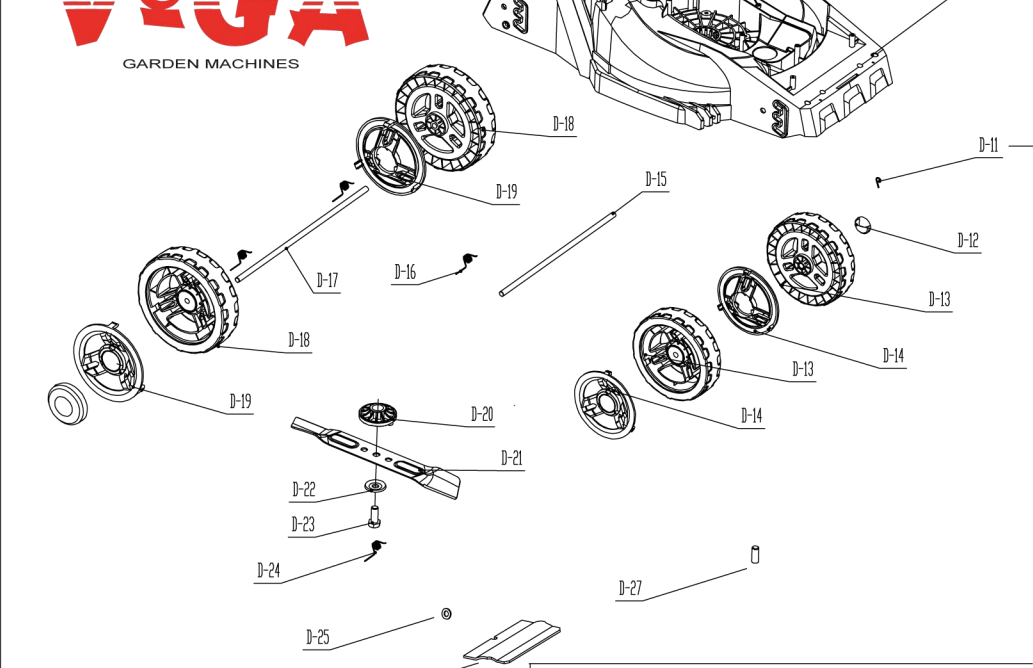

VeGA[®]
GARDEN MACHINES

**VeGA 32H ECO
2021**

v-garden

ZE33-E40
NO.E2001011

No.	ID zboží	Název
A	Part A	
A-1	GHA10000013	Button
A-2	GHA20000000	Spring
A-3	B5053W00000	Washer
A-4	GHA30000010	Upper Cover
A-5	GHA40000000	Switch
A-6	E203B000000	Plate
A-7	GJA50000000	Wire
A-8	GHA6L000013	Handle
A-9	GHA6R000013	Handle
A-10	GHA70000010	Buckle
A-11	GHA80000010	Lower Cover
A-12	GHA90000010	Plate
A-13	B3058B00000	Screw
A-14	GJAAU000001	Handle
A-15	GHAADR00001	Right Handle
A-16	GHAB0000010	Clip
A-17	B5019W00000	Washer
A-18	B1084W08040	Bolt
A-19	G33C1100073	Knob
A-20	GHAAD000001	Left Handle
A-21	B3045B00000	Screw

No.	ID zboží	Název
C	Part C	
C-1	GHC10000063	Battery Cover
C-2	E2012130010	Rockshaft
C-3	GHC20000013	Casing Handle
C-4	E202A000000	Magnet
C-5	B3073B00000	Screw
C-6	GHC40000010	Casing
C-7	GHC5000002E	Decoration cover
C-8	B3045B00000	Screw
C-9	GHC60000010	Plate
C-10	GHDL0000000	Spring
C-11	GHDN0000000	Spring
C-12	GHC70000013	Plate
C-13	CS103900000	Switch
C-14	E202FN00000	Sliding block
C-15	E2027000013	Safety Key
C-16	GHC90000010	Casing
C-17	E102X000000	Wire
C-17-1	E102D000000	Battery insertion Assy
C-18	GHCB0000010	Plate
C-19	B3058B00000	Screw

No.	ID zboží	Název
B	Part B	
B-1	GHB10000000	Motor Assey
B-2	GHB20000000	Upper Cover
B-3	B0004W00000	Ball
B-4	GHB30000000	Big Gear Wheel
B-5	B9026B00000	Ring
B-6	GHB40000000	Big Gear Wheel
B-7	B0007W00000	Ball
B-8	GHB50000000	Lower Cover
B-9	GHB60000000	Shaft
B-10	B3058B00000	Screw
B-11	B3056B00000	Screw