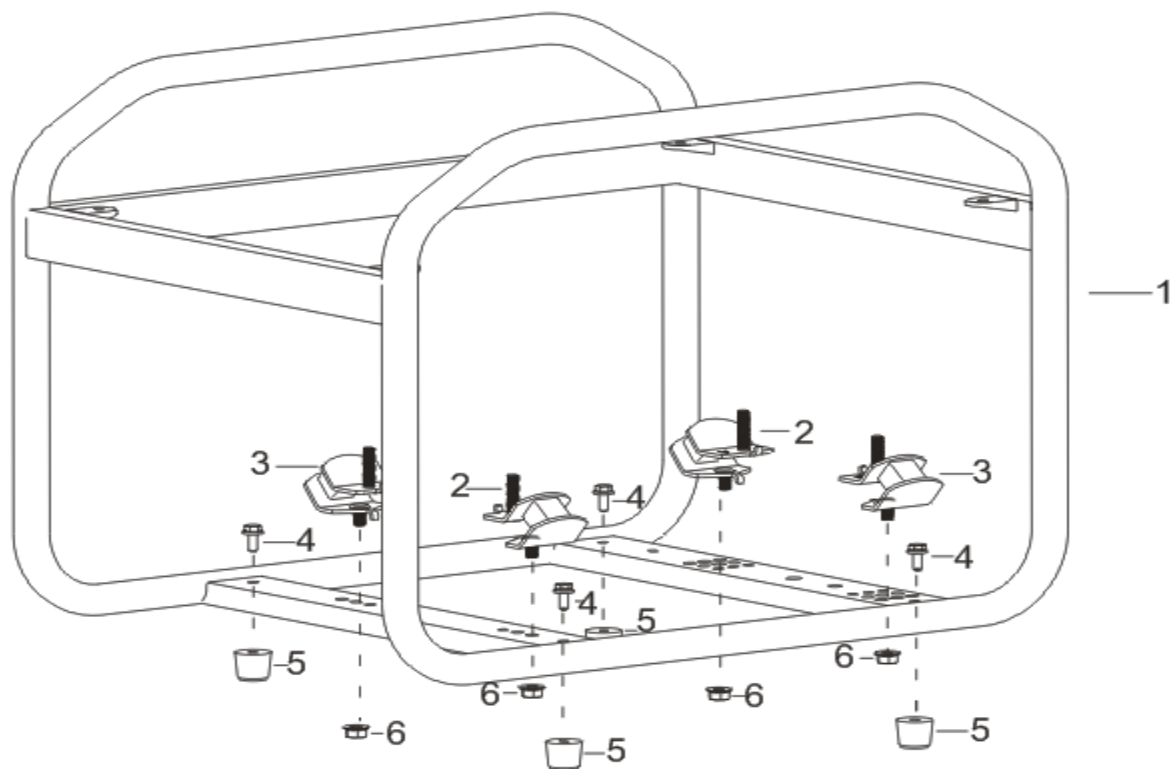

E13 FRAME ENGINE

No.	ID Zboží	Název
E13-1	G3616G0501H20	FRAME ASSY, ENGINE
E13-2	G3610G0101000	CUSHION, ENGINE FRAME
E13-3	G3611G0101000	CUSHION, ENGINE FRAME RIGHT
E13-4	G900106012010	BOLT
E13-5	G3613G0101000	Rack shock mount
E13-6	G900406000011	NUT