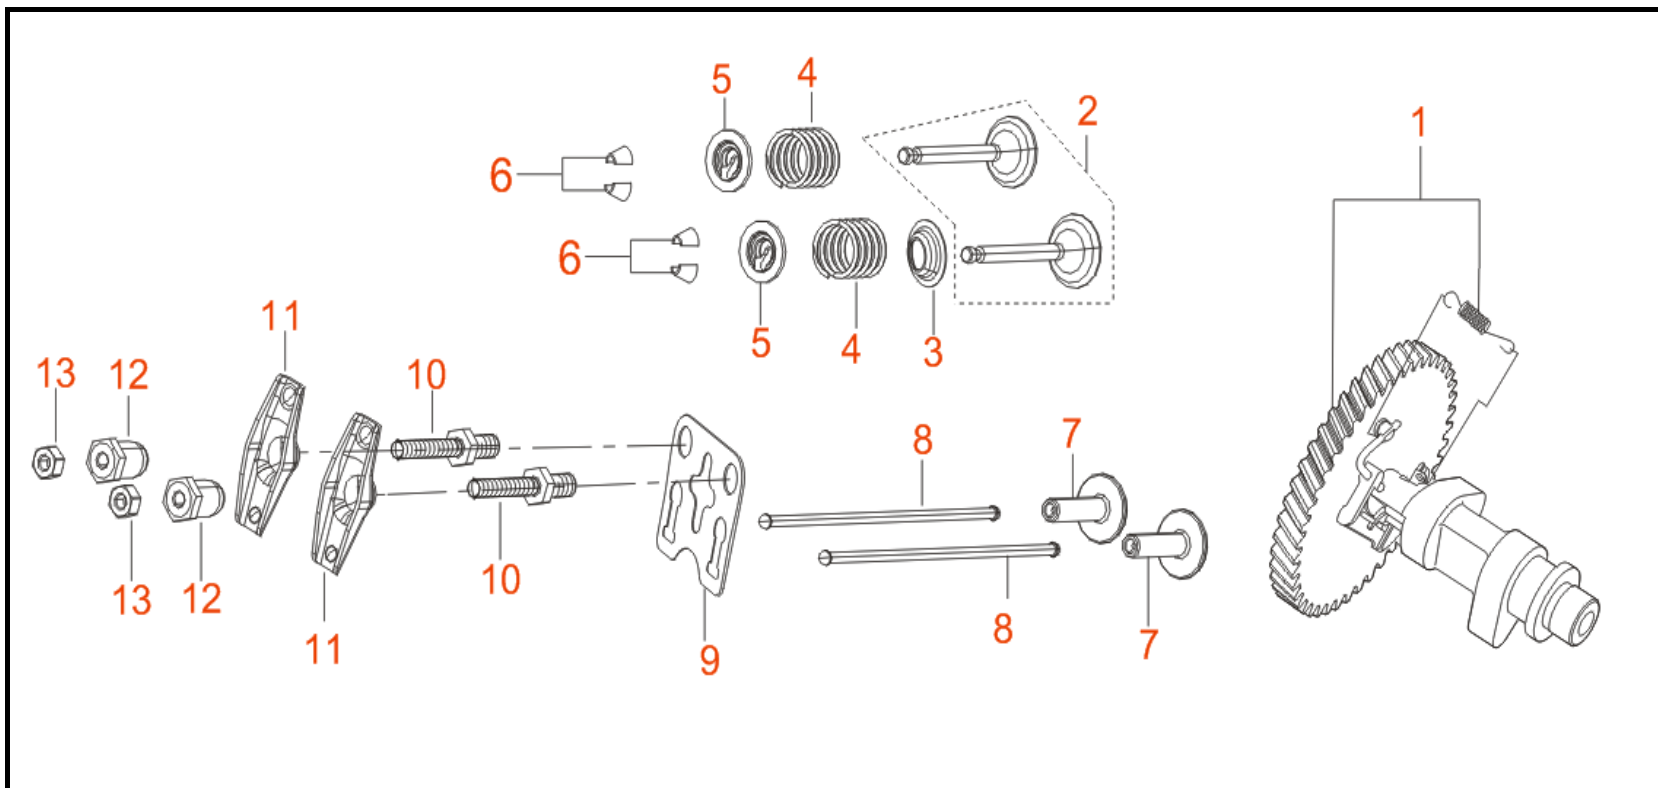

E01 CYLINDER HEAD

No.	ID Zboží	Název
E01-1	G1214E0101000	HEAD SUBASSEMBLY, CYLINDER
E01-2	G910110060010	BOLT, CYLINDER HEAD
E01-3	G1567E0103000	PLUG, SPARK
E01-4	G1230E0102000	GASKET, CYLINDER HEAD
E01-5	G905110014000	PIN
E01-6	G900306096010	STUD
E01-7	G910308034010	STUD
E01-8	G900106014010	BOLT
E01-9	G1241E0101010	COVER SUBASSEMBLY, CYLINDER HEAD
E01-10	G1204E0102000	GASKET, CYLINDER HEAD COVER
E01-11	G1703E0102000	TUBE, BREATHER

E03 CRANK CASE COVER

No.	ID Zboží	Název
E03-1	G1141E0102000	COVER, CRANKCASE
E03-2	G905462056000	BEARING
E03-3	G9065E0101000	SEAL, OIL
E03-4	G1101E0103000	GASKET, CRANKCASE
E03-5	G905108012000	PIN
E03-6	G1501E0101110	DIPSTICK SUBASSEMBLY, OIL
E03-8	G900108032010	BOLT

E04 CRANKSHAFT/PISTON		
No.	ID Zboží	Název
E04-1	G1330E0102000	CRANKSHAFT ASSY.

E04 RING SET, CRANKSHAFT CONNECTING

No.	ID Zboží	Název
E04-1	G1313E0101000	CLIP, PISTON PIN
E04-2	G1311E0301001	PISTON
E04-3	G1312E0101000	PIN, PISTON
E04-4	G1301E0101000	ROD, CONNECTING
E04-5	G1320E0102000	RING, THE FIRST

E05 TRAIN, VALVE, CAMSHAFT		
No.	ID Zboží	Název
E05-1	G1420E0101000	CAMSHAFT ASSY.
E05-2	G1220E0101000	TAPPET, VALVE
E05-3	G1211E0101000	GUIDE, SEAL
E05-4	G1213E0101000	SPRING, VALVE
E05-5	G1212E0101000	SEAT, VALVE SPRING
E05-6	G1209E0101000	LOCKER, VALVE
E05-7	G1481E0101000	TAPPET, VALVE
E05-8	G1470E0101000	LIFTER, VALVE
E05-9	G1409E0101000	Tappet limit plate
E05-10	G9103E0101040	studs (rocker arm studs)
E05-11	G1431E0101000	rocker arm
E05-12	G1410E0101040	valve adjusting nut
E05-13	G1411E0101000	valve lock nut