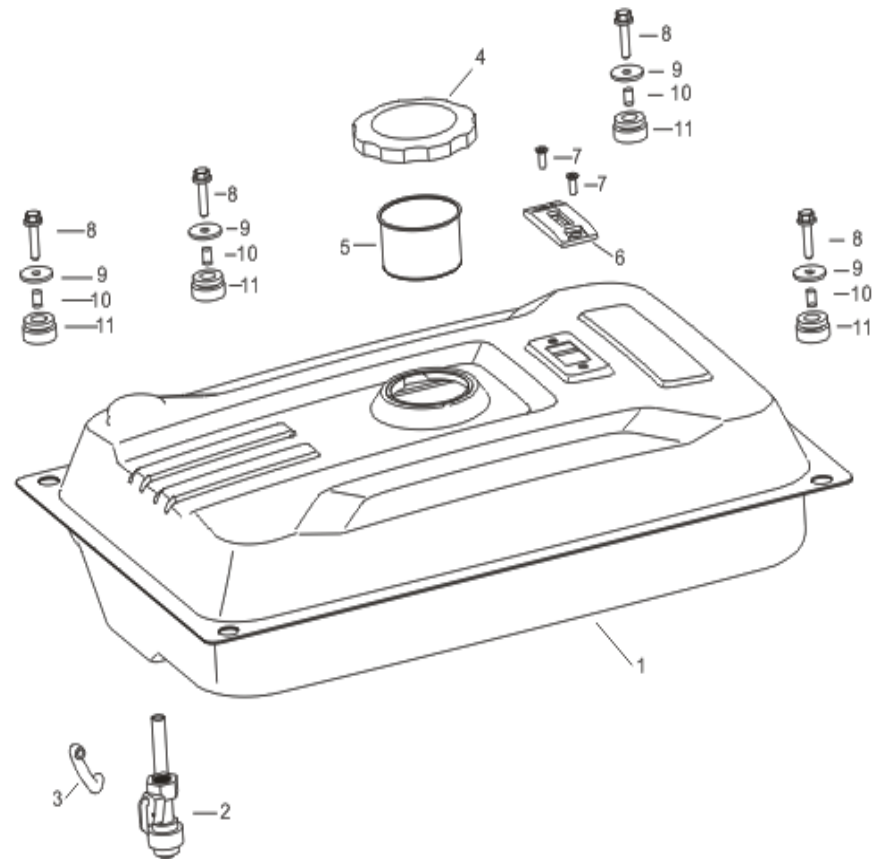

F10 TANK ASSY, FUEL

No.	ID Zboží	Název
F10-1	G1679G0501R20	TANK, FUEL
F10-2	G3002G0101000	Oil switch parts
F10-3	G9068E0103000	TUBE, FUEL
F10-4	G1685G0101040	FUEL TANK CAP
F10-5	G1696G0101000	STRAINER, FUEL
F10-6	G3601G0101000	Oil standard parts
F10-7	G900805012040	screws
F10-8	G900106025040	BOLT
F10-9	G904106000040	Flat Washers - Grade A
F10-10	G9069G0101010	bushing
F10-11	G3001G0101000	Fuel tank support sleeve