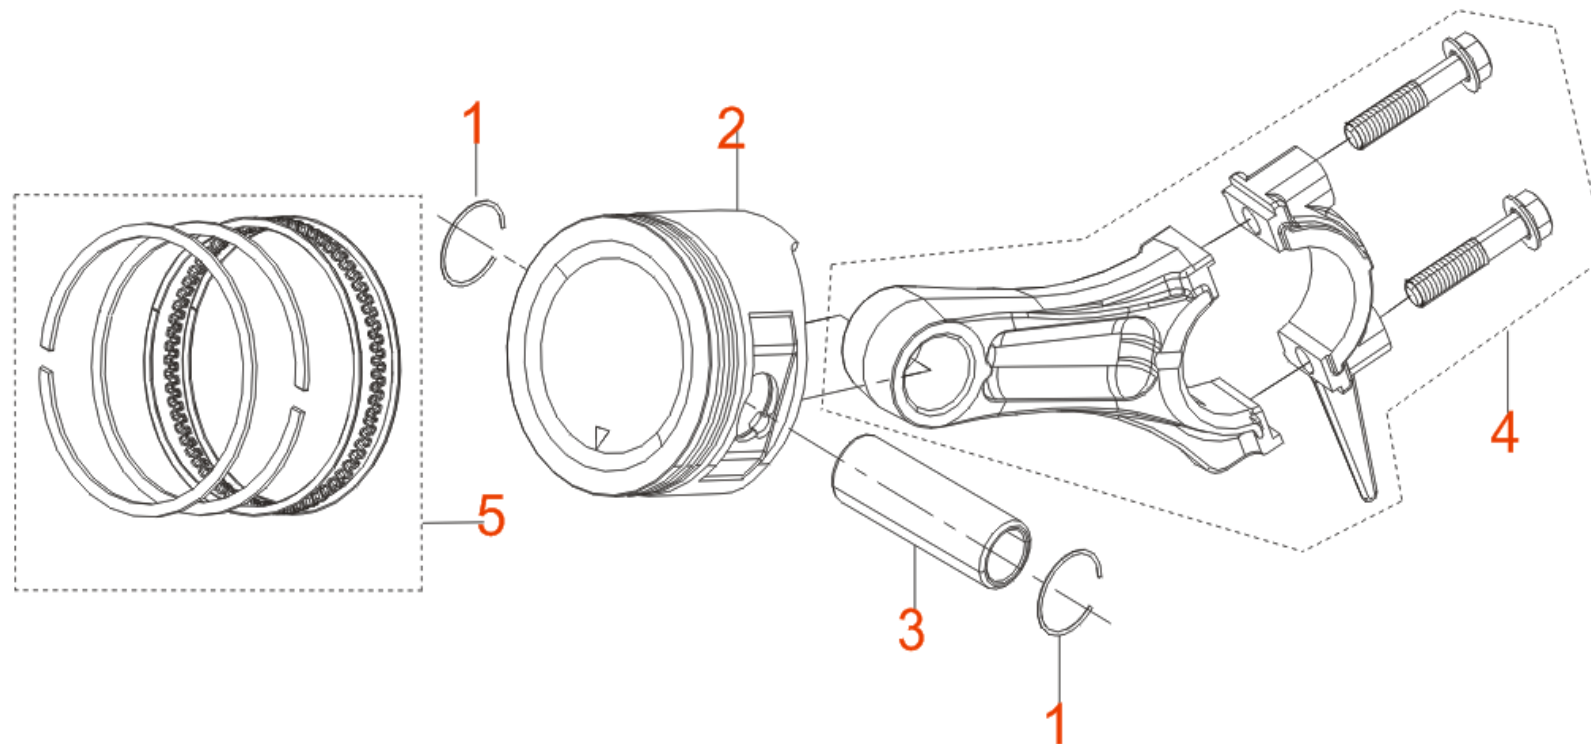

E01 CYLINDER HEAD

No.	ID Zboží	Název
E01-1	G1214E0101000	HEAD SUBASSEMBLY, CYLINDER
E01-2	G910110060010	BOLT, CYLINDER HEAD
E01-3	G1567E0103000	PLUG, SPARK
E01-4	G1230E0102000	GASKET, CYLINDER HEAD
E01-5	G905110014000	PIN
E01-6	G900306096010	STUD
E01-7	G910308034010	STUD
E01-8	G900106014010	BOLT
E01-9	G1241E0101010	COVER SUBASSEMBLY, CYLINDER HEAD
E01-10	G1204E0102000	GASKET, CYLINDER HEAD COVER
E01-11	G1703E0102000	TUBE, BREATHER

VeGA GK2500
2022

E02 CRANK CASE

No.	ID Zboží	Název
E02-1	G1131E0102000	CRANKCASE SUBASSEMBLY.
E02-2	G1536E0101000	SENSOR, ENGINE OIL
E02-3	G1660E0101000	GEAR ASSY, GOVERNOR
E02-4	G900106014010	BOLT
E02-5	G9052E0101000	PIN
E02-6	G9041E0102000	WASHER
E02-7	G1607E0101000	ARM, GOVERNOR
E02-8	G910110015010	BOLT, DRAIN PLUG
E02-9	G9041E0101000	WASHER
E02-10	G9065E0101000	SEAL, OIL
E02-11	G905462056000	BEARING

E04 CRANKSHAFT/PISTON		
No.	ID Zboží	Název
E04-1	G1330E0102000	CRANKSHAFT ASSY.

E04 RING SET, CRANKSHAFT CONNECTING

No.	ID Zboží	Název
E04-1	G1313E0101000	CLIP, PISTON PIN
E04-2	G1311E0301001	PISTON
E04-3	G1312E0101000	PIN, PISTON
E04-4	G1301E0101000	ROD, CONNECTING
E04-5	G1320E0102000	RING, THE FIRST

E05 TRAIN, VALVE, CAMSHAFT		
No.	ID Zboží	Název
E05-1	G1420E0101000	CAMSHAFT ASSY.
E05-2	G1220E0101000	TAPPET, VALVE
E05-3	G1211E0101000	GUIDE, SEAL
E05-4	G1213E0101000	SPRING, VALVE
E05-5	G1212E0101000	SEAT, VALVE SPRING
E05-6	G1209E0101000	LOCKER, VALVE
E05-7	G1481E0101000	TAPPET, VALVE
E05-8	G1470E0101000	LIFTER, VALVE
E05-9	G1409E0101000	Tappet limit plate
E05-10	G9103E0101040	studs (rocker arm studs)
E05-11	G1431E0101000	rocker arm
E05-12	G1410E0101040	valve adjusting nut
E05-13	G1411E0101000	valve lock nut