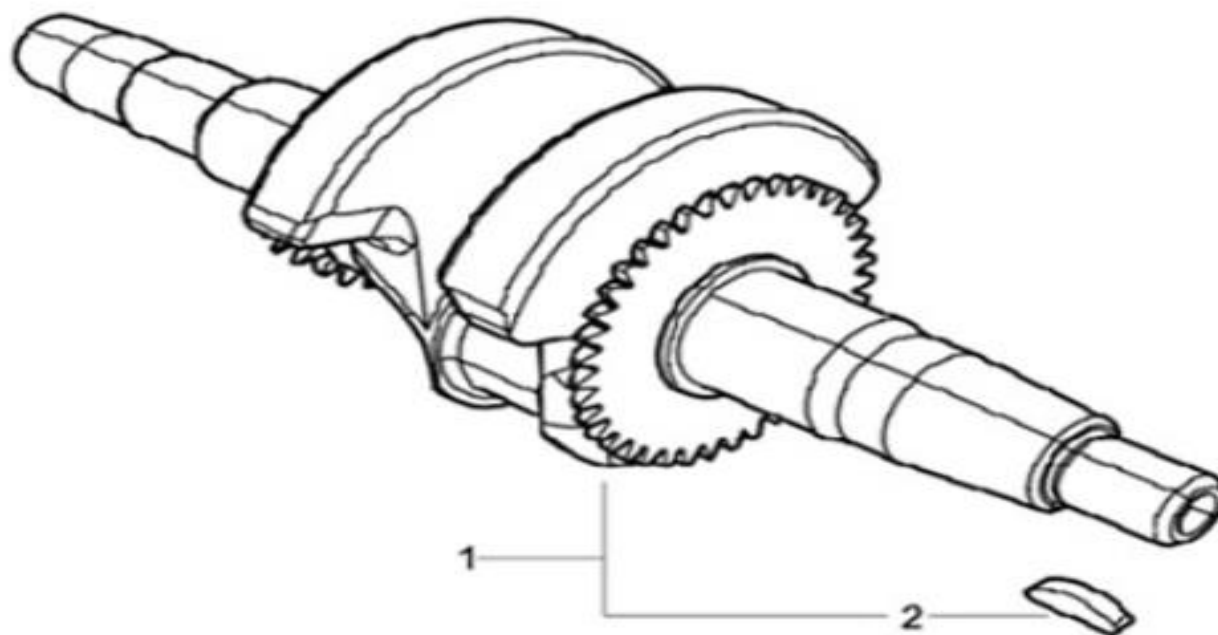

E01 CYLINDER HEAD

No.	ID Zboží	Název
E01-1	G1214E0101000	HEAD SUBASSEMBLY, CYLINDER
E01-2	G910110060010	BOLT, CYLINDER HEAD
E01-3	G1567E0103000	PLUG, SPARK
E01-4	G1230E0102000	GASKET, CYLINDER HEAD
E01-5	G905110014000	PIN
E01-6	G900306096010	STUD
E01-7	G910308034010	STUD
E01-8	G900106014010	BOLT
E01-9	G1241E0101010	COVER SUBASSEMBLY, CYLINDER HEAD
E01-10	G1204E0102000	GASKET, CYLINDER HEAD COVER
E01-11	G1703E0102000	TUBE, BREATHER

VeGA GK2500
2022

E02 CRANK CASE

No.	ID Zboží	Název
E02-1	G1131E0102000	CRANKCASE SUBASSEMBLY.
E02-2	G1536E0101000	SENSOR, ENGINE OIL
E02-3	G1660E0101000	GEAR ASSY, GOVERNOR
E02-4	G900106014010	BOLT
E02-5	G9052E0101000	PIN
E02-6	G9041E0102000	WASHER
E02-7	G1607E0101000	ARM, GOVERNOR
E02-8	G910110015010	BOLT, DRAIN PLUG
E02-9	G9041E0101000	WASHER
E02-10	G9065E0101000	SEAL, OIL
E02-11	G905462056000	BEARING

E04 CRANKSHAFT/PISTON		
No.	ID Zboží	Název
E04-1	G1330E0102000	CRANKSHAFT ASSY.

E04 RING SET, CRANKSHAFT CONNECTING

No.	ID Zboží	Název
E04-1	G1313E0101000	CLIP, PISTON PIN
E04-2	G1311E0301001	PISTON
E04-3	G1312E0101000	PIN, PISTON
E04-4	G1301E0101000	ROD, CONNECTING
E04-5	G1320E0102000	RING, THE FIRST

E05 TRAIN, VALVE, CAMSHAFT		
No.	ID Zboží	Název
E05-1	G1420E0101000	CAMSHAFT ASSY.
E05-2	G1220E0101000	TAPPET, VALVE
E05-3	G1211E0101000	GUIDE, SEAL
E05-4	G1213E0101000	SPRING, VALVE
E05-5	G1212E0101000	SEAT, VALVE SPRING
E05-6	G1209E0101000	LOCKER, VALVE
E05-7	G1481E0101000	TAPPET, VALVE
E05-8	G1470E0101000	LIFTER, VALVE
E05-9	G1409E0101000	Tappet limit plate
E05-10	G9103E0101040	studs (rocker arm studs)
E05-11	G1431E0101000	rocker arm
E05-12	G1410E0101040	valve adjusting nut
E05-13	G1411E0101000	valve lock nut