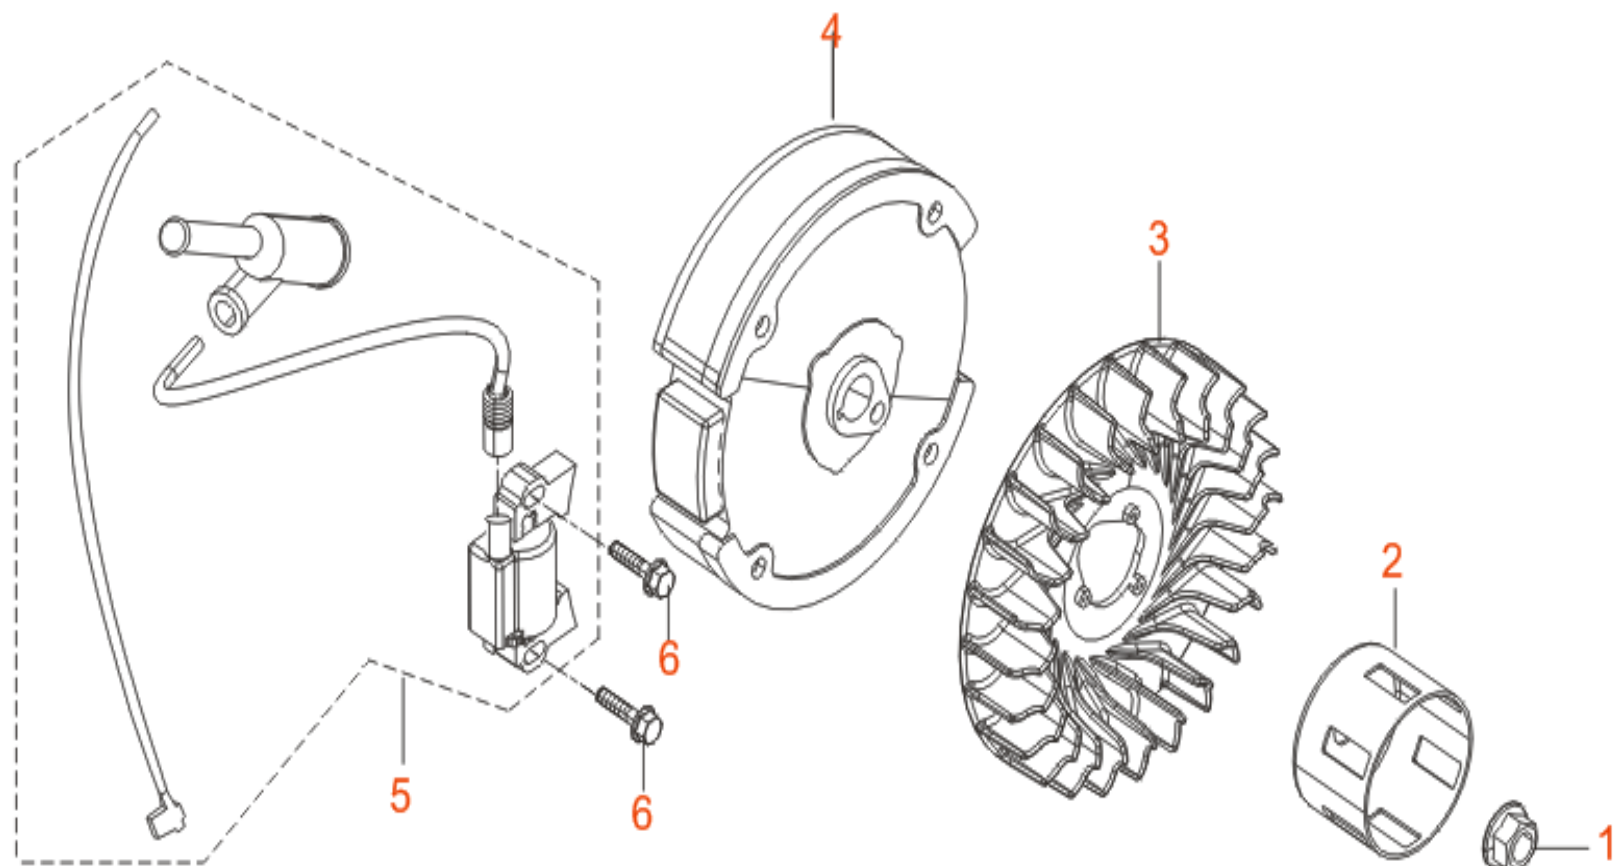

F11 FLYWHEEL, STARTER PULLEY

No.	ID Zboží	Název
E11-1	G910214000010	NUT, FLYWHEEL
E11-2	G2802E0101000	PULLEY, STARTER
E11-3	G1935E0101000	IMPELLER
E11-4	G1351E0101000	FLYWHEEL SUBASSEMBLY
E11-5	G1506E0102000	COIL, IGNITION
E11-6	G900106025010	BOLT