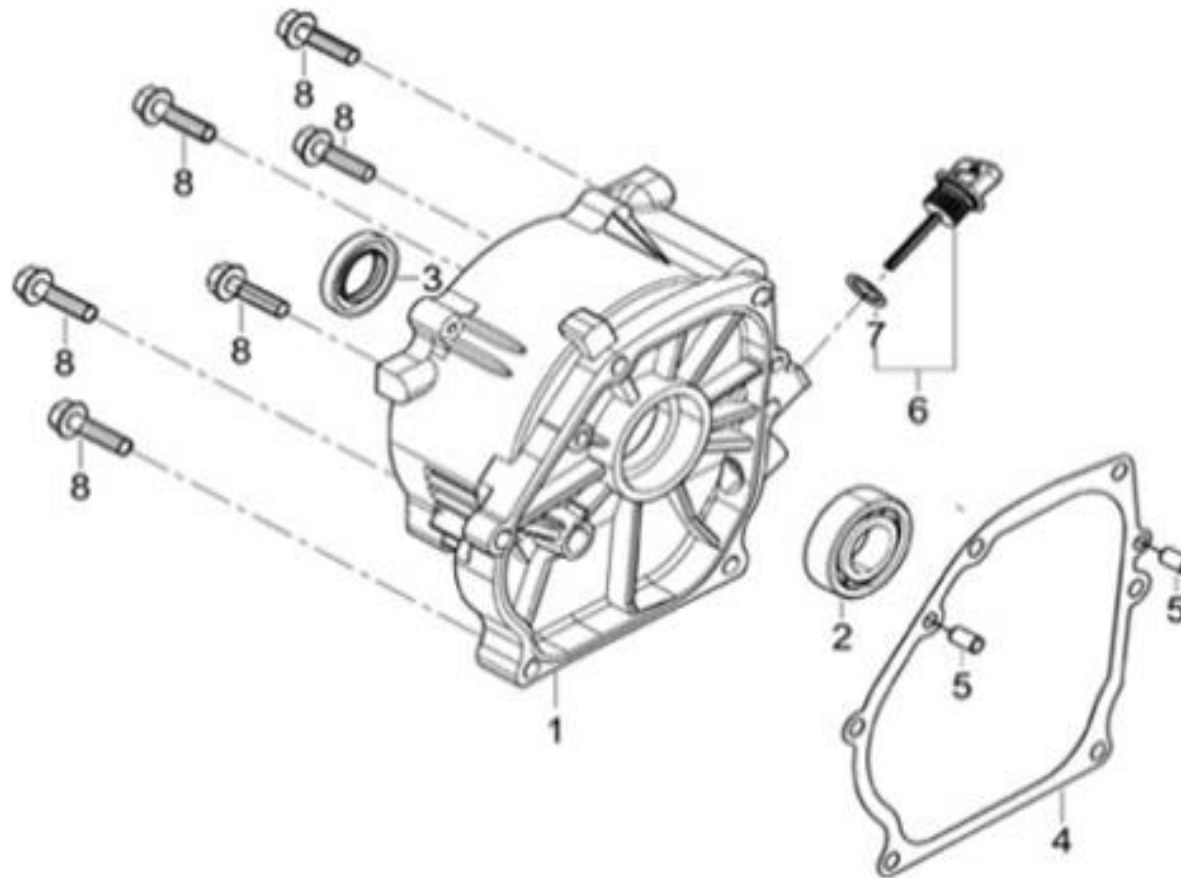

E01 CYLINDER HEAD

No.	ID Zboží	Název
E01-1	G1214E0101000	HEAD SUBASSEMBLY, CYLINDER
E01-2	G910110060010	BOLT, CYLINDER HEAD
E01-3	G1567E0103000	PLUG, SPARK
E01-4	G1230E0102000	GASKET, CYLINDER HEAD
E01-5	G905110014000	PIN
E01-6	G900306096010	STUD
E01-7	G910308034010	STUD
E01-8	G900106014010	BOLT
E01-9	G1241E0101010	COVER SUBASSEMBLY, CYLINDER HEAD
E01-10	G1204E0102000	GASKET, CYLINDER HEAD COVER
E01-11	G1703E0102000	TUBE, BREATHER

VeGA GK2500
2022

E02 CRANK CASE

No.	ID Zboží	Název
E02-1	G1131E0102000	CRANKCASE SUBASSEMBLY.
E02-2	G1536E0101000	SENSOR, ENGINE OIL
E02-3	G1660E0101000	GEAR ASSY, GOVERNOR
E02-4	G900106014010	BOLT
E02-5	G9052E0101000	PIN
E02-6	G9041E0102000	WASHER
E02-7	G1607E0101000	ARM, GOVERNOR
E02-8	G910110015010	BOLT, DRAIN PLUG
E02-9	G9041E0101000	WASHER
E02-10	G9065E0101000	SEAL, OIL
E02-11	G905462056000	BEARING

E04 CRANKSHAFT/PISTON		
No.	ID Zboží	Název
E04-1	G1330E0102000	CRANKSHAFT ASSY.

E04 RING SET, CRANKSHAFT CONNECTING

No.	ID Zboží	Název
E04-1	G1313E0101000	CLIP, PISTON PIN
E04-2	G1311E0301001	PISTON
E04-3	G1312E0101000	PIN, PISTON
E04-4	G1301E0101000	ROD, CONNECTING
E04-5	G1320E0102000	RING, THE FIRST

E05 TRAIN, VALVE, CAMSHAFT		
No.	ID Zboží	Název
E05-1	G1420E0101000	CAMSHAFT ASSY.
E05-2	G1220E0101000	TAPPET, VALVE
E05-3	G1211E0101000	GUIDE, SEAL
E05-4	G1213E0101000	SPRING, VALVE
E05-5	G1212E0101000	SEAT, VALVE SPRING
E05-6	G1209E0101000	LOCKER, VALVE
E05-7	G1481E0101000	TAPPET, VALVE
E05-8	G1470E0101000	LIFTER, VALVE
E05-9	G1409E0101000	Tappet limit plate
E05-10	G9103E0101040	studs (rocker arm studs)
E05-11	G1431E0101000	rocker arm
E05-12	G1410E0101040	valve adjusting nut
E05-13	G1411E0101000	valve lock nut