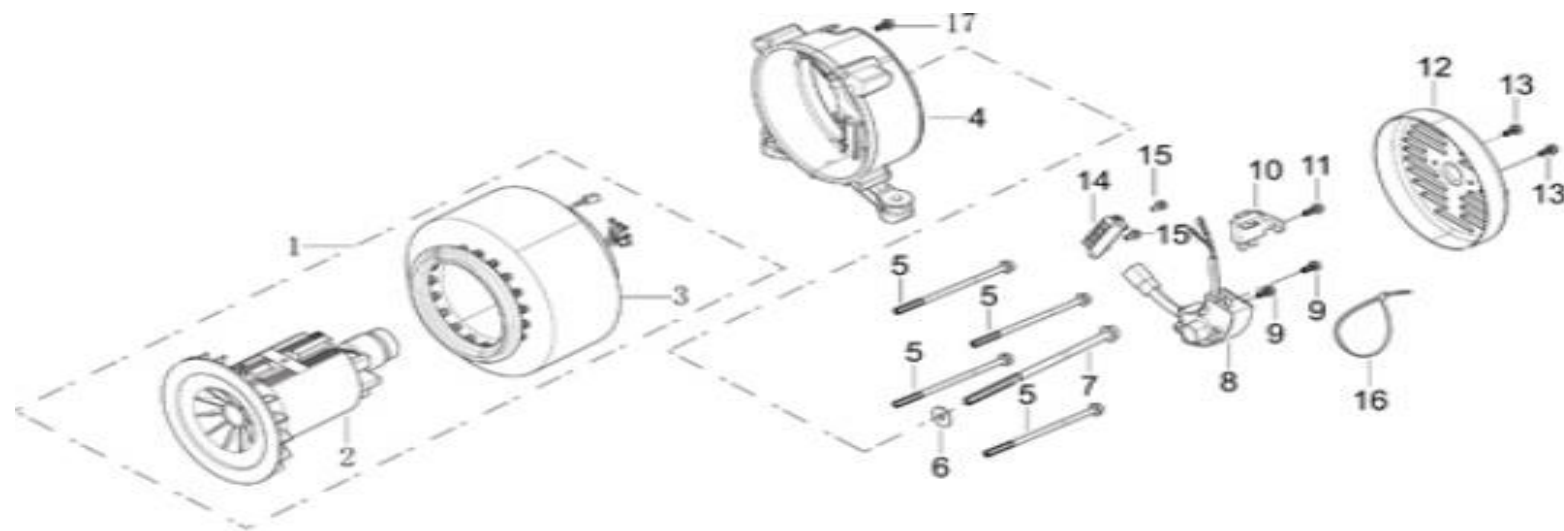

E15 MOTOR

No.	ID Zboží	Název
E15-1	G3130G1401000	MOTOR ASSY
E15-4	G3021G0101000	BRACKET, MOTOR
E15-5	G910106130010	BOLT
E15-6	G9041G0701010	WASHER
E15-7	G910108180010	BOLT
E15-8	G3060G0101000	REGULATOR, VOLTAGE
E15-9	G900105016010	BOLT
E15-10	G3307G0101000	Carbon brush
E15-11	G900105016010	BOLT
E15-12	G3022G0101H20	COVER , MOTOR TAIL
E15-13	G900105010040	BOLT
E15-14	G3594G0101000	Wiring board
E15-15	G900105016010	BOLT
E15-16	G9072G0101000	BANDAGE
E15-17	G900105016010	BOLT