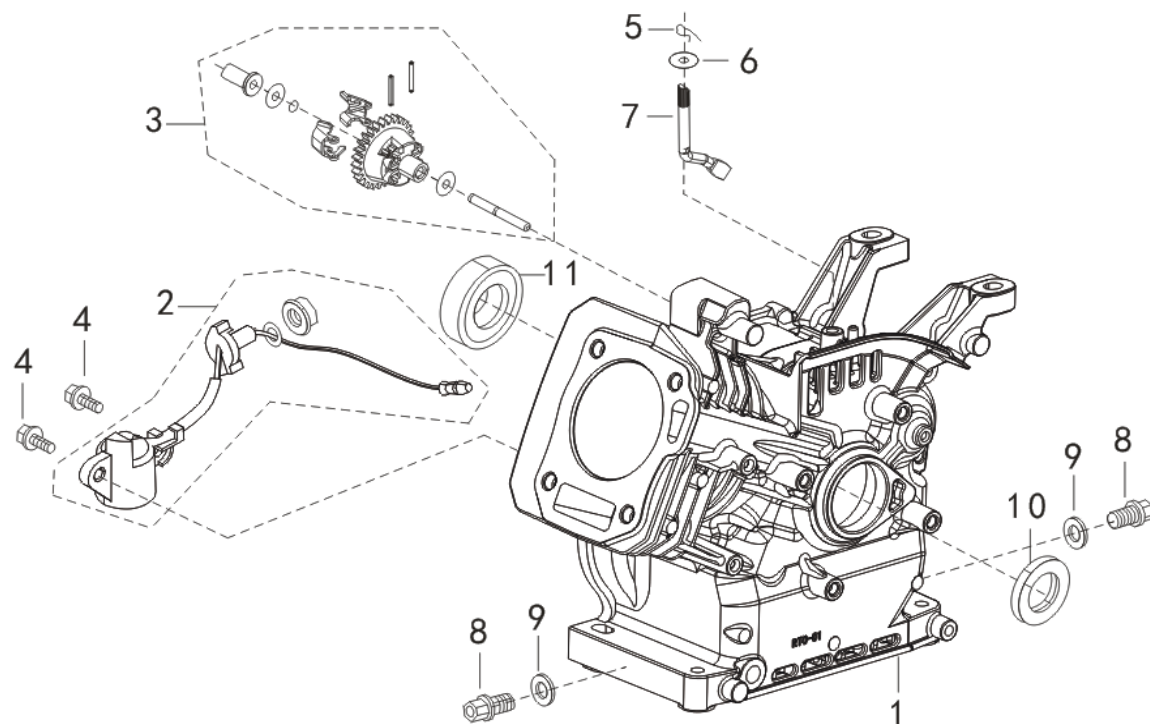

E01 CYLINDER HEAD

No.	ID Zboží	Název
E01-1	G1214E0101000	HEAD SUBASSEMBLY, CYLINDER
E01-2	G910110060010	BOLT, CYLINDER HEAD
E01-3	G1567E0103000	PLUG, SPARK
E01-4	G1230E0102000	GASKET, CYLINDER HEAD
E01-5	G905110014000	PIN
E01-6	G900306096010	STUD
E01-7	G910308034010	STUD
E01-8	G900106014010	BOLT
E01-9	G1241E0101010	COVER SUBASSEMBLY, CYLINDER HEAD
E01-10	G1204E0102000	GASKET, CYLINDER HEAD COVER
E01-11	G1703E0102000	TUBE, BREATHER

VeGA GK2500
2022

E02 CRANK CASE

No.	ID Zboží	Název
E02-1	G1131E0102000	CRANKCASE SUBASSEMBLY.
E02-2	G1536E0101000	SENSOR, ENGINE OIL
E02-3	G1660E0101000	GEAR ASSY, GOVERNOR
E02-4	G900106014010	BOLT
E02-5	G9052E0101000	PIN
E02-6	G9041E0102000	WASHER
E02-7	G1607E0101000	ARM, GOVERNOR
E02-8	G910110015010	BOLT, DRAIN PLUG
E02-9	G9041E0101000	WASHER
E02-10	G9065E0101000	SEAL, OIL
E02-11	G905462056000	BEARING

E04 CRANKSHAFT/PISTON		
No.	ID Zboží	Název
E04-1	G1330E0102000	CRANKSHAFT ASSY.

E04 RING SET, CRANKSHAFT CONNECTING

No.	ID Zboží	Název
E04-1	G1313E0101000	CLIP, PISTON PIN
E04-2	G1311E0301001	PISTON
E04-3	G1312E0101000	PIN, PISTON
E04-4	G1301E0101000	ROD, CONNECTING
E04-5	G1320E0102000	RING, THE FIRST

E05 TRAIN, VALVE, CAMSHAFT		
No.	ID Zboží	Název
E05-1	G1420E0101000	CAMSHAFT ASSY.
E05-2	G1220E0101000	TAPPET, VALVE
E05-3	G1211E0101000	GUIDE, SEAL
E05-4	G1213E0101000	SPRING, VALVE
E05-5	G1212E0101000	SEAT, VALVE SPRING
E05-6	G1209E0101000	LOCKER, VALVE
E05-7	G1481E0101000	TAPPET, VALVE
E05-8	G1470E0101000	LIFTER, VALVE
E05-9	G1409E0101000	Tappet limit plate
E05-10	G9103E0101040	studs (rocker arm studs)
E05-11	G1431E0101000	rocker arm
E05-12	G1410E0101040	valve adjusting nut
E05-13	G1411E0101000	valve lock nut