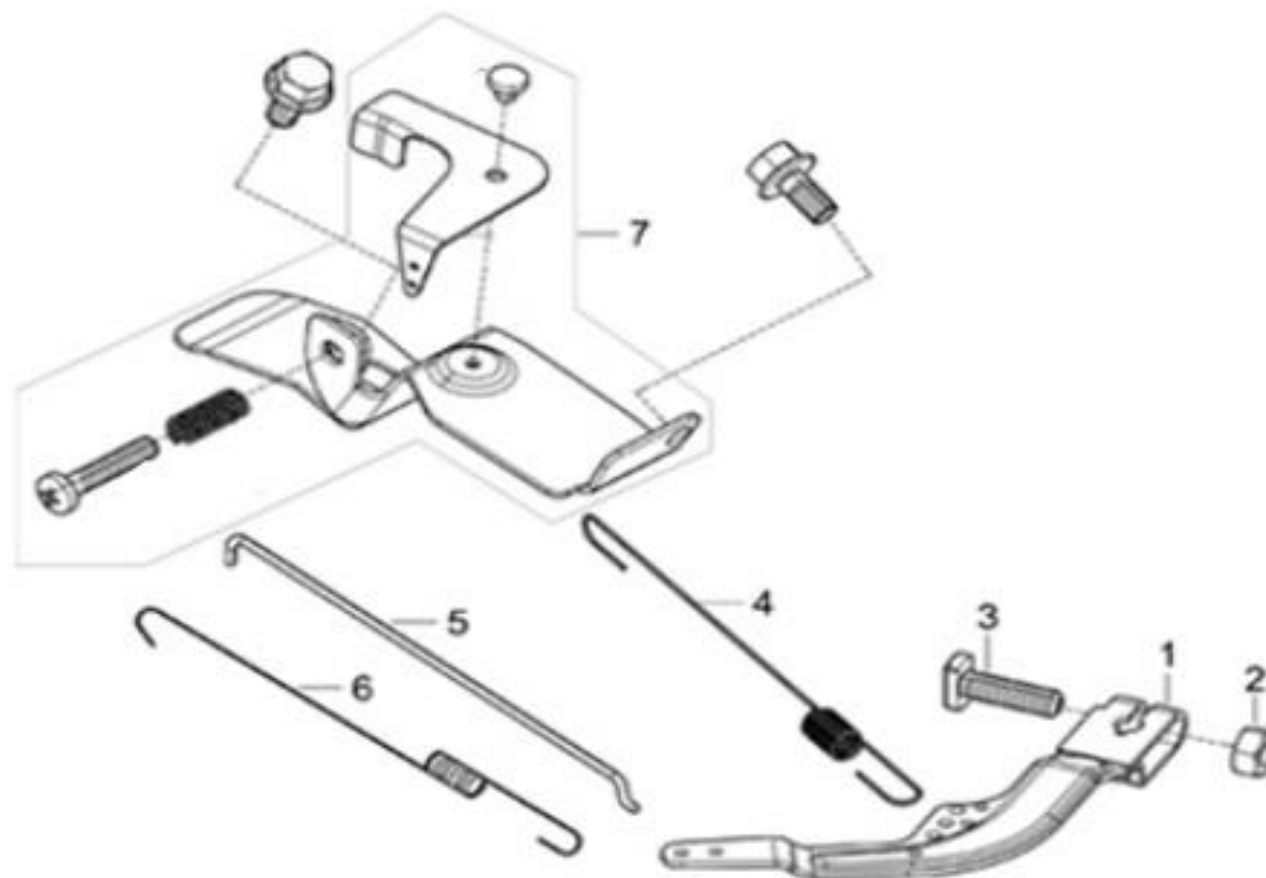

F12 CONTROL ASSY., THROTTLE

No.	ID Zboží	Název
E12-1	G1608E0101010	SUPPORT SUBASSEMBLY, GOVERNOR
E12-2	G900406000011	NUT
E12-3	G910106021010	BOLT, GOVERNOR SUPPORT
E12-4	G1606E0109000	SPRING, GOVERNOR
E12-5	G1605E0102010	ROD, GOVERNEOR
E12-6	G1604E0102000	SPRING, THROTTLE VALVE RETURNING
E12-7	G1668E0301010	Throttle control combination