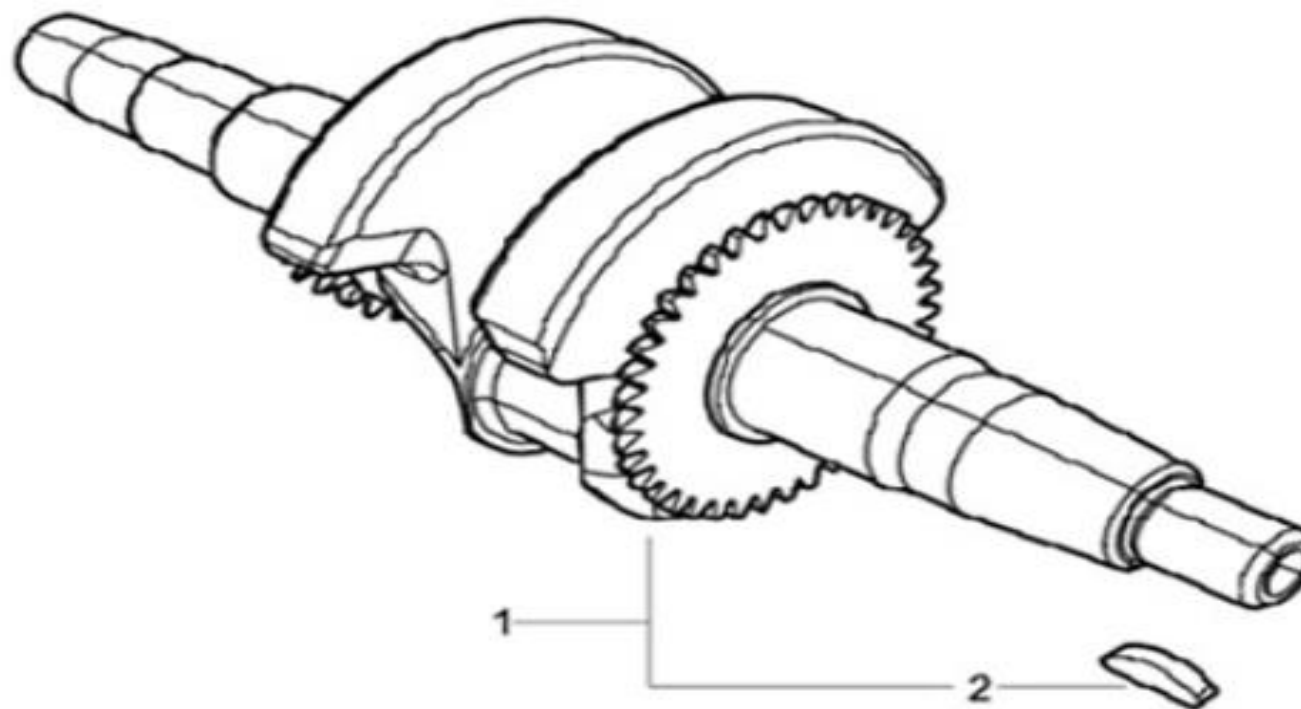

VeGA GK3800 2022

E06 TRAIN, VALVE, CAMSHAFT

No.	ID Zboží	Název
E01-1	G1214E0301000	HEAD SUBASSEMBLY, CYLINDER
E01-2	G1241E0301010	COVER SUBASSEMBLY, CYLINDER HEAD
E01-3	G1204E0301000	GASKET, CYLINDER HEAD COVER
E01-4	G900106010010	BOLT
E01-5	G1703E0102000	TUBE, BREATHER
E01-6	G910110060010	BOLT, CYLINDER HEAD
E01-7	G1567E0103000	PLUG, SPARK
E01-8	G900306096010	STUD
E01-9	G900106014010	BOLT
E01-10	G910308034010	STUD
E01-11	G1230E0102000	GASKET, CYLINDER HEAD
E01-12	G905110014000	PIN
E01-13	G1434E0301000	Rocker shaft limit block

E02 CRANKCASE

No.	ID Zboží	Název
E02-1	G1131E0319000	CRANKCASE SUBASSEMBLY.
E02-2	G1536E0101000	SENSOR, ENGINE OIL
E02-3	G1660E0301000	GEAR ASSY, GOVERNOR
E02-4	G900106014010	BOLT
E02-5	G9052E0101000	PIN
E02-6	G9041E0102000	WASHER
E02-7	G1607E0101000	ARM, GOVERNOR
E02-8	G910110015010	BOLT, DRAIN PLUG
E02-9	G9041E0101000	WASHER
E02-10	G9065E0101000	SEAL, OIL
E02-11	G905462056000	BEARING

E03 CRANKCASE / GOVERNOR

No.	ID Zboží	Název
E03-1	G1141E0307000	COVER, CRANKCASE
E03-2	G905462056000	BEARING
E03-3	G9065E0101000	SEAL, OIL
E03-4	G1101E0303000	GASKET, CRANKCASE
E03-5	G905108012000	PIN
E03-6	G1501E0201110	DIPSTICK SUBASSEMBLY, OIL
E03-7	G900108032010	BOLT

E04 ROD,CRANKSHAFT CONNETING		
No.	ID Zboží	Název
E04-1	G1330E0302000	CRANKSHAFT ASSY.

E05 RING SET, CRANKSHAFT CONNECTING

No.	ID Zboží	Název
E05-1	G1313E0101000	CLIP, PISTON PIN
E05-2	G1311E0302003	PISTON
E05-3	G1312E0101000	PIN, PISTON
E05-4	G1301E0301000	ROD, CONNECTING
E05-5	G1320E0102000	RING, THE FIRST