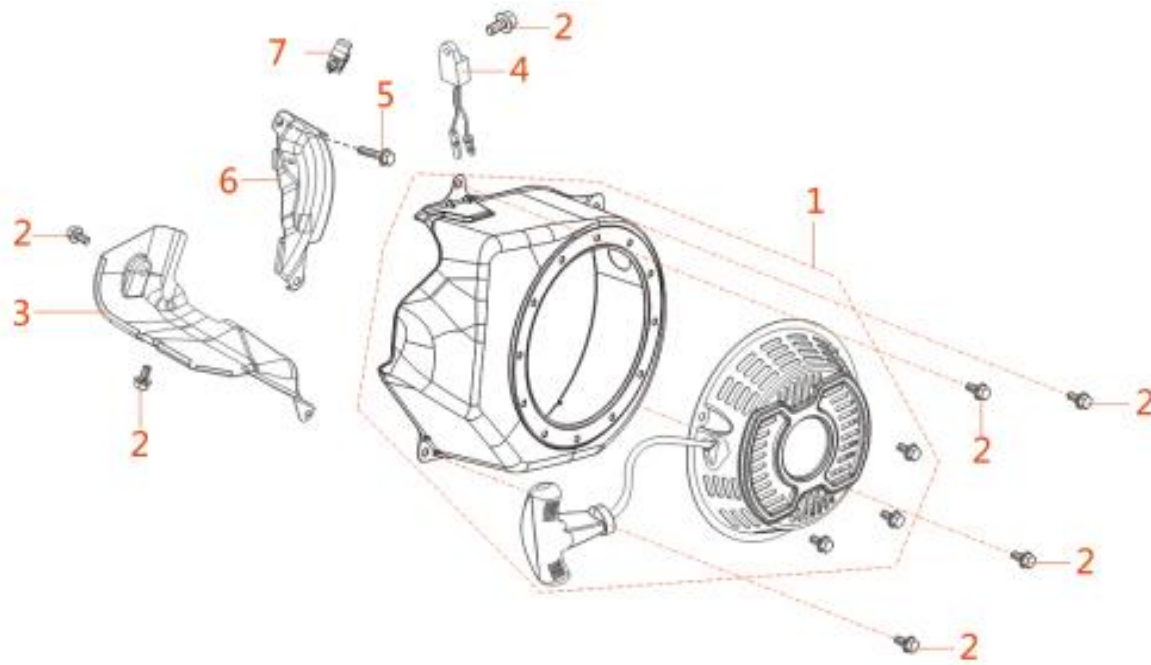

VeGA GK3800 2022

E06 TRAIN, VALVE, CAMSHAFT

No.	ID Zboží	Název
E01-1	G1214E0301000	HEAD SUBASSEMBLY, CYLINDER
E01-2	G1241E0301010	COVER SUBASSEMBLY, CYLINDER HEAD
E01-3	G1204E0301000	GASKET, CYLINDER HEAD COVER
E01-4	G900106010010	BOLT
E01-5	G1703E0102000	TUBE, BREATHER
E01-6	G910110060010	BOLT, CYLINDER HEAD
E01-7	G1567E0103000	PLUG, SPARK
E01-8	G900306096010	STUD
E01-9	G900106014010	BOLT
E01-10	G910308034010	STUD
E01-11	G1230E0102000	GASKET, CYLINDER HEAD
E01-12	G905110014000	PIN
E01-13	G1434E0301000	Rocker shaft limit block

E04 ROD,CRANKSHAFT CONNETING		
No.	ID Zboží	Název
E04-1	G1330E0302000	CRANKSHAFT ASSY.

E05 RING SET, CRANKSHAFT CONNECTING

No.	ID Zboží	Název
E05-1	G1313E0101000	CLIP, PISTON PIN
E05-2	G1311E0302003	PISTON
E05-3	G1312E0101000	PIN, PISTON
E05-4	G1301E0301000	ROD, CONNECTING
E05-5	G1320E0102000	RING, THE FIRST

E06 TRAIN, VALVE, CAMSHAFT

No.	ID Zboží	Název
E06-1	G1431E0301000	Valve rocker shaft combination
E06-2	G1432E0301000	rocker arm
E06-3	G1470E0301000	TAPPET, VALVE
E06-4	G1481E0101000	VALVE, EXHAUST
E06-5	G1220E0301000	GUIDE, SEAL
E06-6	G1211E0101000	SPRING, VALVE
E06-7	G1213E0101000	SEAT, VALVE SPRING
E06-8	G1212E0101000	LOCKER, VALVE
E06-9	G1209E0101000	CAMSHAFT ASSY.
E06-10	G1420E0302000	CAMSHAFT ASSY.