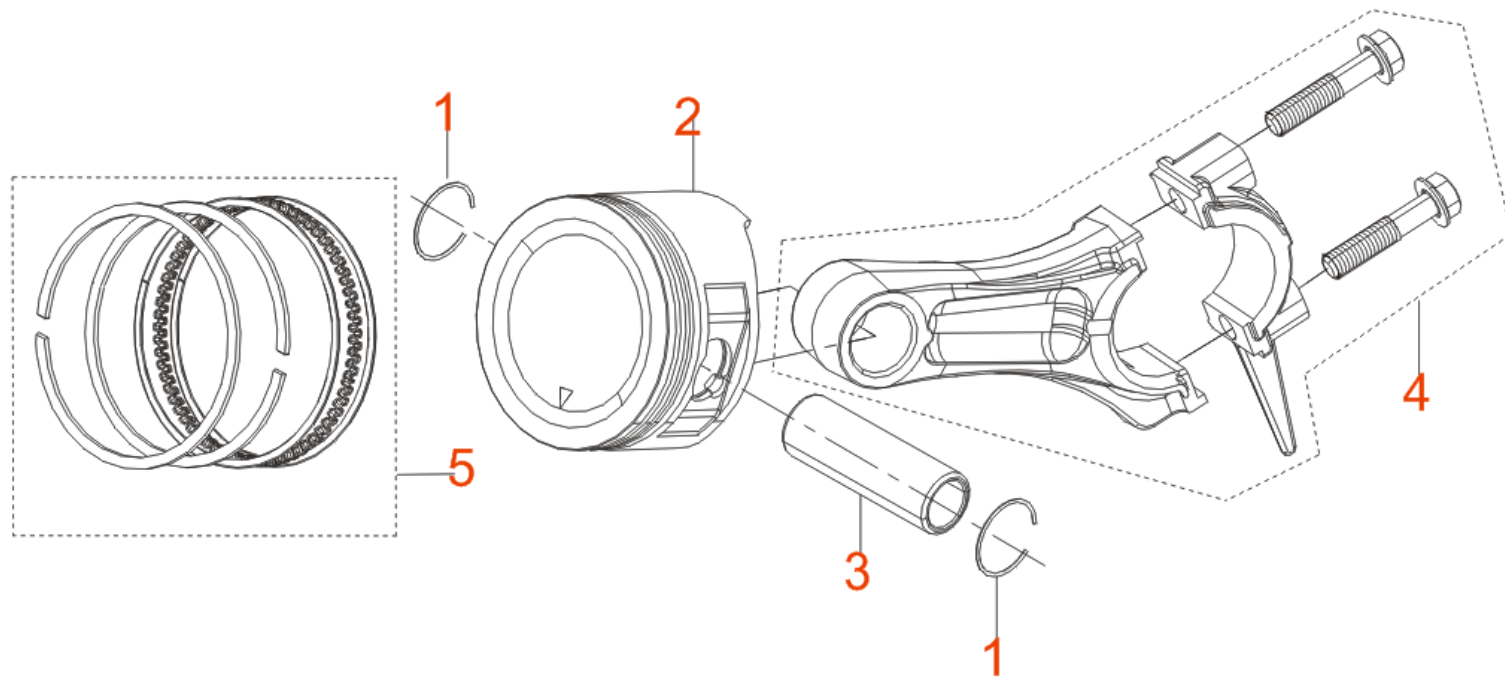

VeGA GK3800 2022

E06 TRAIN, VALVE, CAMSHAFT

No.	ID Zboží	Název
E01-1	G1214E0301000	HEAD SUBASSEMBLY, CYLINDER
E01-2	G1241E0301010	COVER SUBASSEMBLY, CYLINDER HEAD
E01-3	G1204E0301000	GASKET, CYLINDER HEAD COVER
E01-4	G900106010010	BOLT
E01-5	G1703E0102000	TUBE, BREATHER
E01-6	G910110060010	BOLT, CYLINDER HEAD
E01-7	G1567E0103000	PLUG, SPARK
E01-8	G900306096010	STUD
E01-9	G900106014010	BOLT
E01-10	G910308034010	STUD
E01-11	G1230E0102000	GASKET, CYLINDER HEAD
E01-12	G905110014000	PIN
E01-13	G1434E0301000	Rocker shaft limit block

E02 CRANKCASE

No.	ID Zboží	Název
E02-1	G1131E0319000	CRANKCASE SUBASSEMBLY.
E02-2	G1536E0101000	SENSOR, ENGINE OIL
E02-3	G1660E0301000	GEAR ASSY, GOVERNOR
E02-4	G900106014010	BOLT
E02-5	G9052E0101000	PIN
E02-6	G9041E0102000	WASHER
E02-7	G1607E0101000	ARM, GOVERNOR
E02-8	G910110015010	BOLT, DRAIN PLUG
E02-9	G9041E0101000	WASHER
E02-10	G9065E0101000	SEAL, OIL
E02-11	G905462056000	BEARING

E03 CRANKCASE / GOVERNOR

No.	ID Zboží	Název
E03-1	G1141E0307000	COVER, CRANKCASE
E03-2	G905462056000	BEARING
E03-3	G9065E0101000	SEAL, OIL
E03-4	G1101E0303000	GASKET, CRANKCASE
E03-5	G905108012000	PIN
E03-6	G1501E0201110	DIPSTICK SUBASSEMBLY, OIL
E03-7	G900108032010	BOLT

E04 ROD,CRANKSHAFT CONNETING		
No.	ID Zboží	Název
E04-1	G1330E0302000	CRANKSHAFT ASSY.

E05 RING SET, CRANKSHAFT CONNECTING

No.	ID Zboží	Název
E05-1	G1313E0101000	CLIP, PISTON PIN
E05-2	G1311E0302003	PISTON
E05-3	G1312E0101000	PIN, PISTON
E05-4	G1301E0301000	ROD, CONNECTING
E05-5	G1320E0102000	RING, THE FIRST