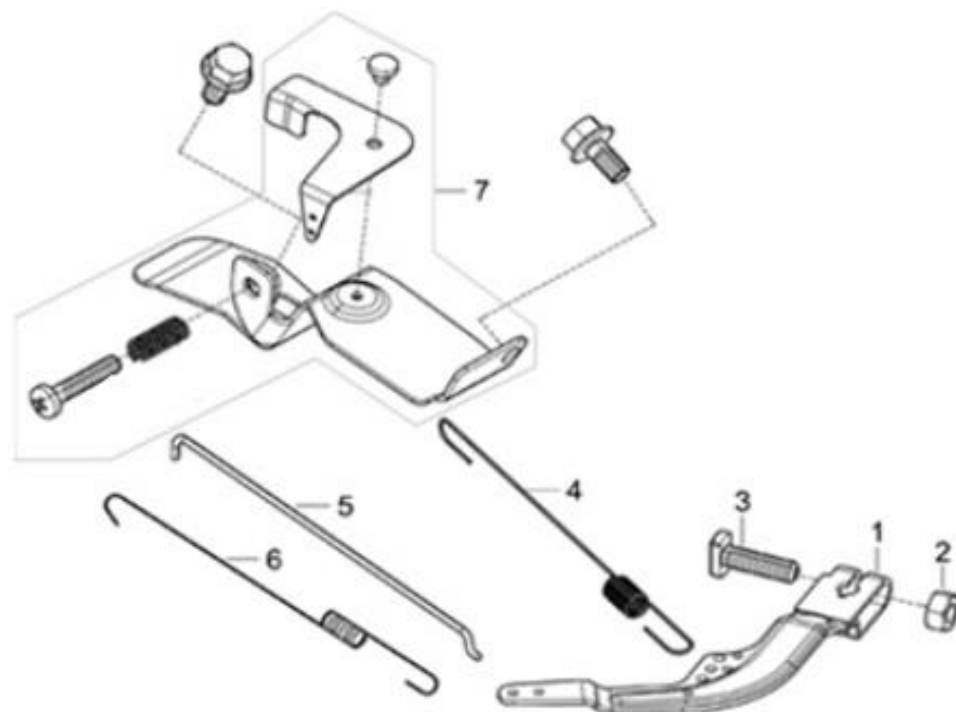

F13 CONTROL ASSY., THROTTLE		
No.	ID Zboží	Název
E13-1	G1608E0101010	SUPPORT SUBASSEMBLY, GOVERNOR
E13-2	G900406000011	NUT
E13-3	G910106021010	BOLT, GOVERNOR SUPPORT
E13-4	G1606E0301000	SPRING, GOVERNOR
E13-5	G1605E0101010	ROD, GOVERNEOR
E13-6	G1604E0102000	SPRING, THROTTLE VALVE RETURNING
E13-7	G1668E0301010	Throttle control combination