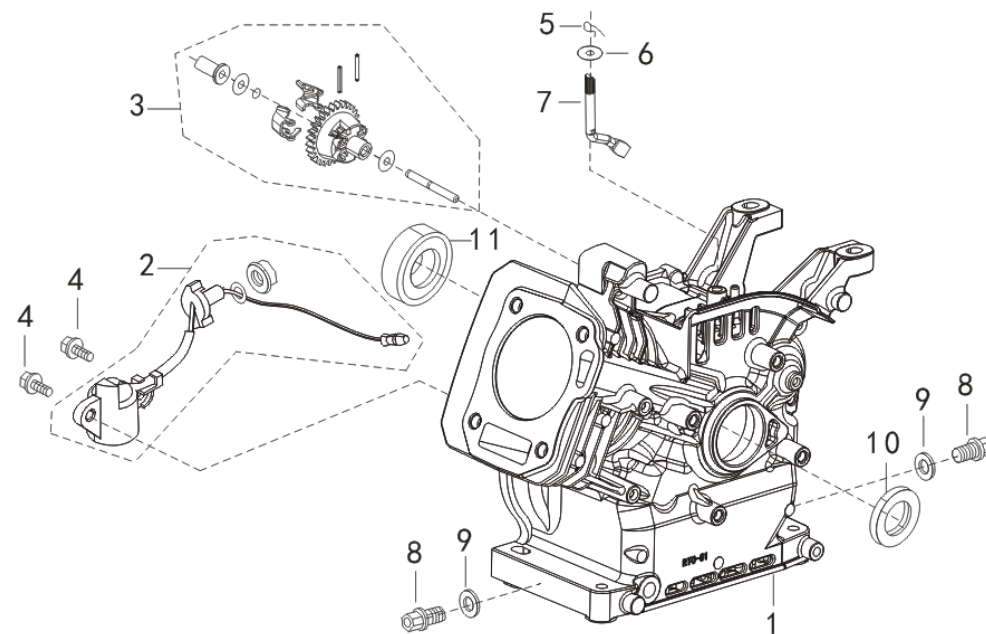

VeGA GK3800 2022

E06 TRAIN, VALVE, CAMSHAFT

No.	ID Zboží	Název
E01-1	G1214E0301000	HEAD SUBASSEMBLY, CYLINDER
E01-2	G1241E0301010	COVER SUBASSEMBLY, CYLINDER HEAD
E01-3	G1204E0301000	GASKET, CYLINDER HEAD COVER
E01-4	G900106010010	BOLT
E01-5	G1703E0102000	TUBE, BREATHER
E01-6	G910110060010	BOLT, CYLINDER HEAD
E01-7	G1567E0103000	PLUG, SPARK
E01-8	G900306096010	STUD
E01-9	G900106014010	BOLT
E01-10	G910308034010	STUD
E01-11	G1230E0102000	GASKET, CYLINDER HEAD
E01-12	G905110014000	PIN
E01-13	G1434E0301000	Rocker shaft limit block

E02 CRANKCASE

No.	ID Zboží	Název
E02-1	G1131E0319000	CRANKCASE SUBASSEMBLY.
E02-2	G1536E0101000	SENSOR, ENGINE OIL
E02-3	G1660E0301000	GEAR ASSY, GOVERNOR
E02-4	G900106014010	BOLT
E02-5	G9052E0101000	PIN
E02-6	G9041E0102000	WASHER
E02-7	G1607E0101000	ARM, GOVERNOR
E02-8	G910110015010	BOLT, DRAIN PLUG
E02-9	G9041E0101000	WASHER
E02-10	G9065E0101000	SEAL, OIL
E02-11	G905462056000	BEARING

E03 CRANKCASE / GOVERNOR

No.	ID Zboží	Název
E03-1	G1141E0307000	COVER, CRANKCASE
E03-2	G905462056000	BEARING
E03-3	G9065E0101000	SEAL, OIL
E03-4	G1101E0303000	GASKET, CRANKCASE
E03-5	G905108012000	PIN
E03-6	G1501E0201110	DIPSTICK SUBASSEMBLY, OIL
E03-7	G900108032010	BOLT

E04 ROD,CRANKSHAFT CONNETING		
No.	ID Zboží	Název
E04-1	G1330E0302000	CRANKSHAFT ASSY.

E05 RING SET, CRANKSHAFT CONNECTING

No.	ID Zboží	Název
E05-1	G1313E0101000	CLIP, PISTON PIN
E05-2	G1311E0302003	PISTON
E05-3	G1312E0101000	PIN, PISTON
E05-4	G1301E0301000	ROD, CONNECTING
E05-5	G1320E0102000	RING, THE FIRST