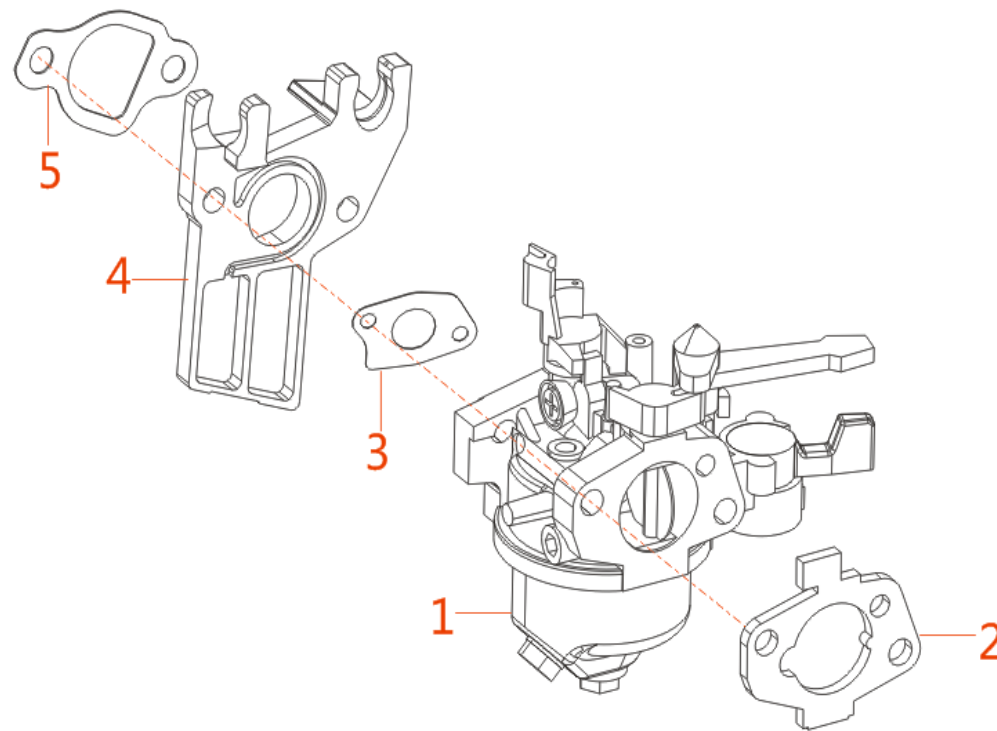

E08 CARBURETOR		
No.	ID Zboží	Název
E08-1	G1610E0306033	CARBURETOR ASSY.
E08-2	G1701E0102000	GASKET, AIR CLEANER
E08-3	G1601E0101000	GASKET, CARBURETOR
E08-4	G1603E0301000	PLATE, CARBURETOR INSULATOR
E08-5	G1702E0301000	GASKET, INLET