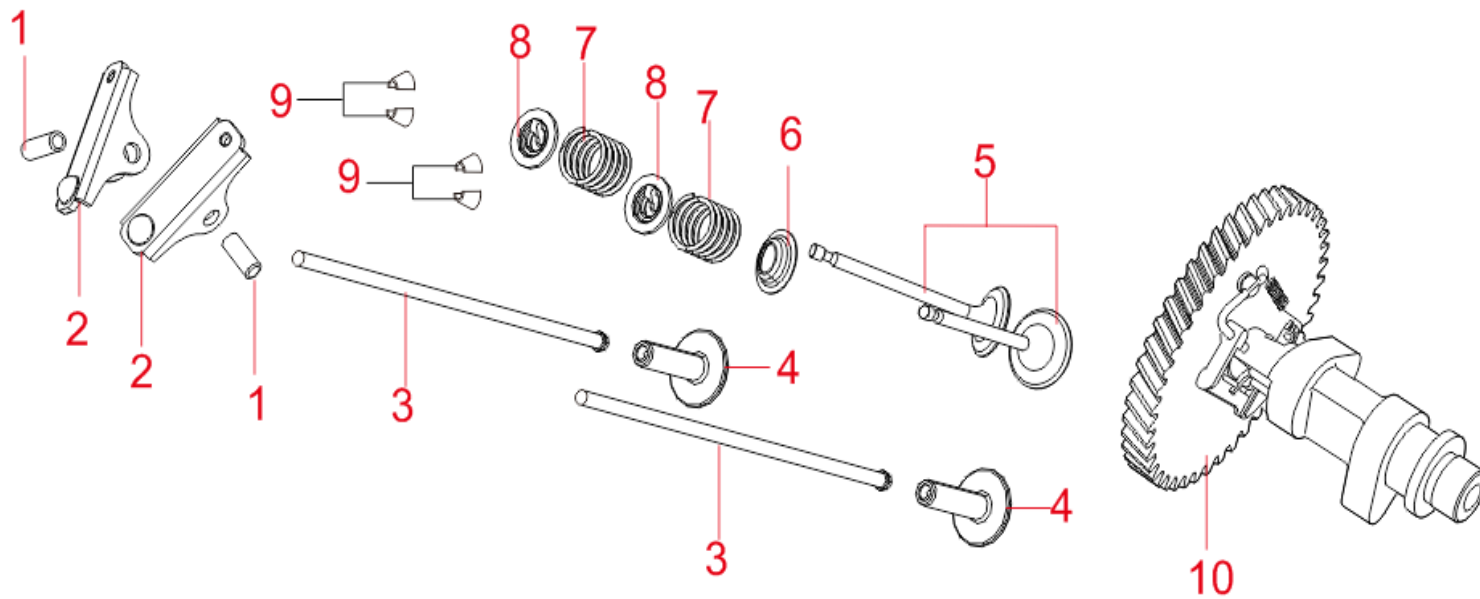

VeGA GK3800 2022

E06 TRAIN, VALVE, CAMSHAFT

No.	ID Zboží	Název
E01-1	G1214E0301000	HEAD SUBASSEMBLY, CYLINDER
E01-2	G1241E0301010	COVER SUBASSEMBLY, CYLINDER HEAD
E01-3	G1204E0301000	GASKET, CYLINDER HEAD COVER
E01-4	G900106010010	BOLT
E01-5	G1703E0102000	TUBE, BREATHER
E01-6	G910110060010	BOLT, CYLINDER HEAD
E01-7	G1567E0103000	PLUG, SPARK
E01-8	G900306096010	STUD
E01-9	G900106014010	BOLT
E01-10	G910308034010	STUD
E01-11	G1230E0102000	GASKET, CYLINDER HEAD
E01-12	G905110014000	PIN
E01-13	G1434E0301000	Rocker shaft limit block

E03 CRANKCASE / GOVERNOR

No.	ID Zboží	Název
E03-1	G1141E0307000	COVER, CRANKCASE
E03-2	G905462056000	BEARING
E03-3	G9065E0101000	SEAL, OIL
E03-4	G1101E0303000	GASKET, CRANKCASE
E03-5	G905108012000	PIN
E03-6	G1501E0201110	DIPSTICK SUBASSEMBLY, OIL
E03-7	G900108032010	BOLT

E04 ROD,CRANKSHAFT CONNETING		
No.	ID Zboží	Název
E04-1	G1330E0302000	CRANKSHAFT ASSY.

E05 RING SET, CRANKSHAFT CONNECTING

No.	ID Zboží	Název
E05-1	G1313E0101000	CLIP, PISTON PIN
E05-2	G1311E0302003	PISTON
E05-3	G1312E0101000	PIN, PISTON
E05-4	G1301E0301000	ROD, CONNECTING
E05-5	G1320E0102000	RING, THE FIRST

E06 TRAIN, VALVE, CAMSHAFT

No.	ID Zboží	Název
E06-1	G1431E0301000	Valve rocker shaft combination
E06-2	G1432E0301000	rocker arm
E06-3	G1470E0301000	TAPPET, VALVE
E06-4	G1481E0101000	VALVE, EXHAUST
E06-5	G1220E0301000	GUIDE, SEAL
E06-6	G1211E0101000	SPRING, VALVE
E06-7	G1213E0101000	SEAT, VALVE SPRING
E06-8	G1212E0101000	LOCKER, VALVE
E06-9	G1209E0101000	CAMSHAFT ASSY.
E06-10	G1420E0302000	CAMSHAFT ASSY.