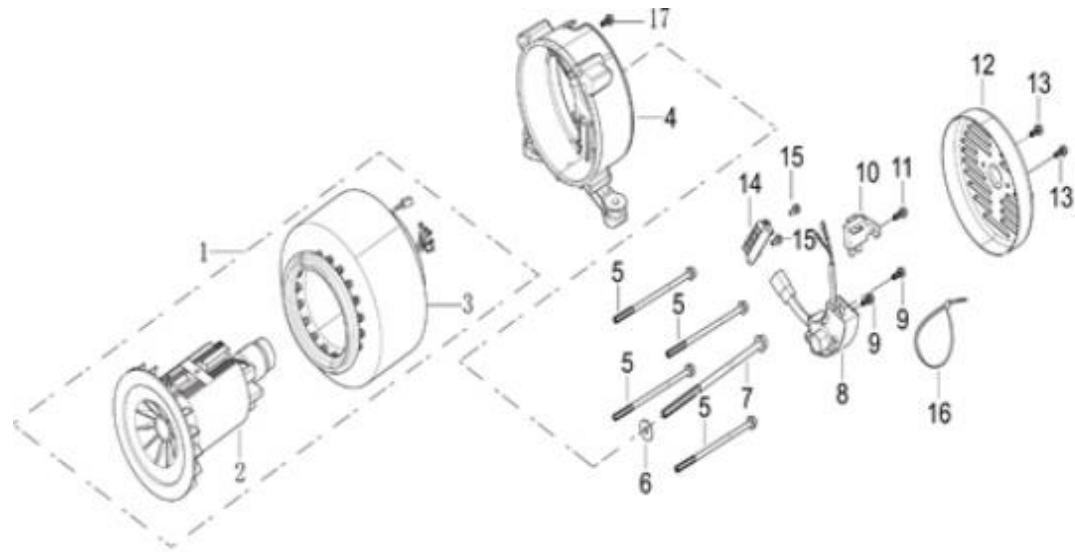

E16 MOTOR

No.	ID Zboží	Název
E16-1	2028035305001	MOTOR ASSY
E16-4	3060002002002	BRACKET, MOTOR
E16-5	G910106135010	BOLT
E16-6	G9041G0701010	WASHER
E16-7	G9101G0101010	BOLT
E16-8	G3060G1101000	REGULATOR, VOLTAGE
E16-9	G900105016010	BOLT
E16-10	G3307G0101000	Carbon brush
E16-11	G900105016010	BOLT
E16-12	G3022G0201H20	COVER , MOTOR TAIL
E16-13	G900105010040	BOLT
E16-14	G3594G0101000	Wiring board
E16-15	G900105016010	BOLT
E16-16	G9072G0101000	BANDAGE
E16-17	G900105016010	BOLT
E16-18	G900108030010	BOLT