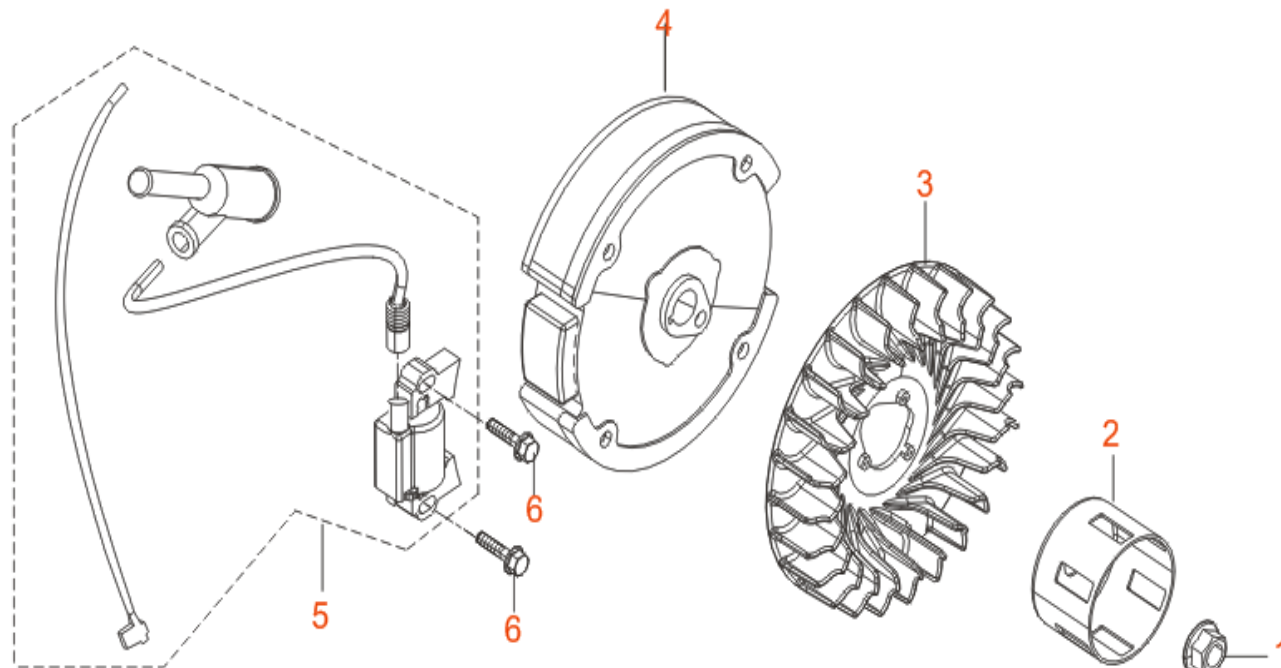

F12 FLYWHEEL, STARTER PULLEY		
No.	ID Zboží	Název
E12-1	G910214000010	NUT, FLYWHEEL
E12-2	G2802E0101000	PULLEY,STARTER
E12-3	G1935E0101000	IMPELLER
E12-4	G1351E0301000	FLYWHEEL SUBASSEMBLY
E12-5	G1506E0102000	COIL, IGNITION
E12-6	G900106025010	BOLT