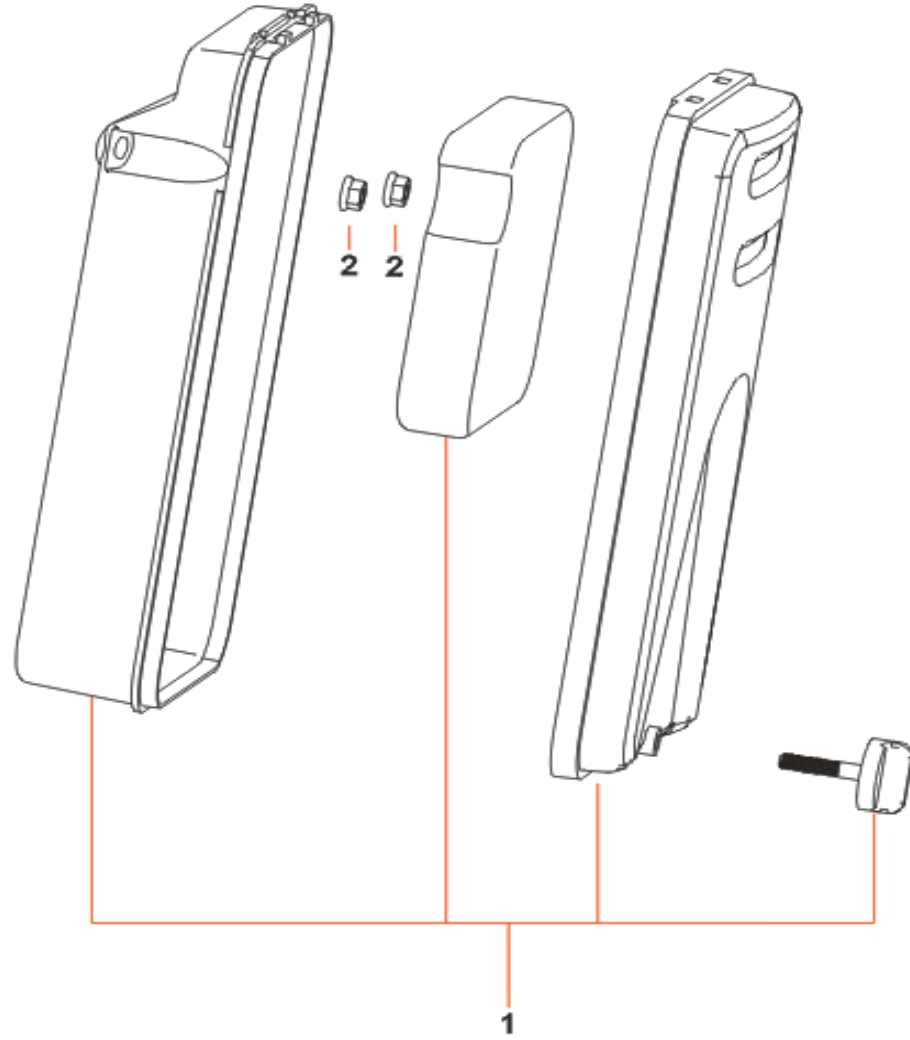

E09 CLEANER, AIR		
No.	ID Zboží	Název
E09-1	G1710E0102000	CLEANER, AIR
E09-2	G900406000011	NUT