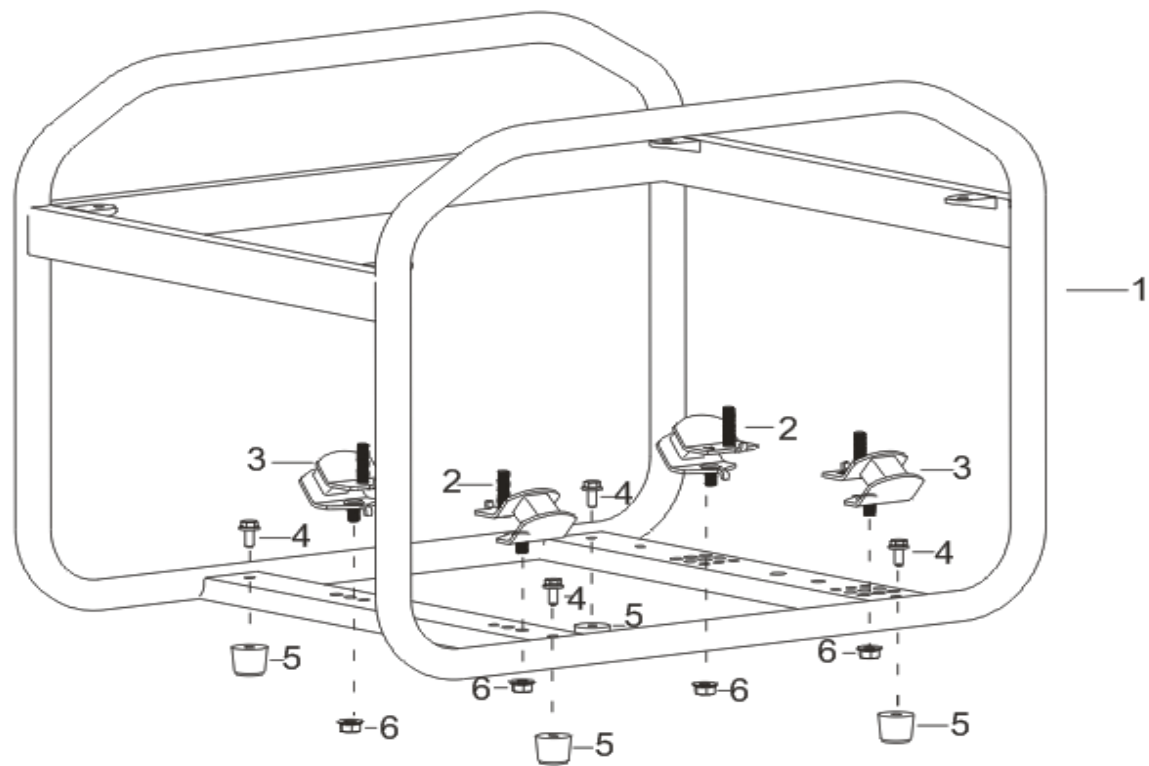

E14 FRAME ENGINE

No.	ID Zboží	Název
E14-1	G3616G1001H20	FRAME ASSY, ENGINE
E14-2	G3610G0101000	CUSHION, ENGINE FRAME
E14-3	G3611G0101000	CUSHION, ENGINE FRAME RIGHT
E14-4	G900106012010	BOLT
E14-5	G3613G0101000	Rack shock mount
E14-6	G900406000011	NUT