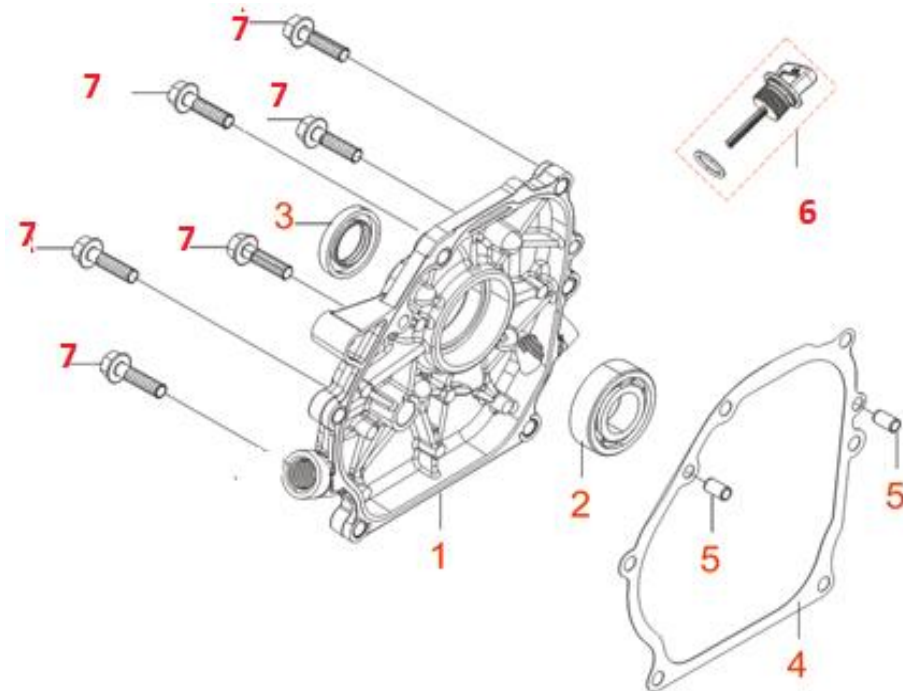

VeGA GK3800 2022

E06 TRAIN, VALVE, CAMSHAFT

No.	ID Zboží	Název
E01-1	G1214E0301000	HEAD SUBASSEMBLY, CYLINDER
E01-2	G1241E0301010	COVER SUBASSEMBLY, CYLINDER HEAD
E01-3	G1204E0301000	GASKET, CYLINDER HEAD COVER
E01-4	G900106010010	BOLT
E01-5	G1703E0102000	TUBE, BREATHER
E01-6	G910110060010	BOLT, CYLINDER HEAD
E01-7	G1567E0103000	PLUG, SPARK
E01-8	G900306096010	STUD
E01-9	G900106014010	BOLT
E01-10	G910308034010	STUD
E01-11	G1230E0102000	GASKET, CYLINDER HEAD
E01-12	G905110014000	PIN
E01-13	G1434E0301000	Rocker shaft limit block

E02 CRANKCASE

No.	ID Zboží	Název
E02-1	G1131E0319000	CRANKCASE SUBASSEMBLY.
E02-2	G1536E0101000	SENSOR, ENGINE OIL
E02-3	G1660E0301000	GEAR ASSY, GOVERNOR
E02-4	G900106014010	BOLT
E02-5	G9052E0101000	PIN
E02-6	G9041E0102000	WASHER
E02-7	G1607E0101000	ARM, GOVERNOR
E02-8	G910110015010	BOLT, DRAIN PLUG
E02-9	G9041E0101000	WASHER
E02-10	G9065E0101000	SEAL, OIL
E02-11	G905462056000	BEARING

E03 CRANKCASE / GOVERNOR

No.	ID Zboží	Název
E03-1	G1141E0307000	COVER, CRANKCASE
E03-2	G905462056000	BEARING
E03-3	G9065E0101000	SEAL, OIL
E03-4	G1101E0303000	GASKET, CRANKCASE
E03-5	G905108012000	PIN
E03-6	G1501E0201110	DIPSTICK SUBASSEMBLY, OIL
E03-7	G900108032010	BOLT

E04 ROD,CRANKSHAFT CONNETING		
No.	ID Zboží	Název
E04-1	G1330E0302000	CRANKSHAFT ASSY.

E05 RING SET, CRANKSHAFT CONNECTING

No.	ID Zboží	Název
E05-1	G1313E0101000	CLIP, PISTON PIN
E05-2	G1311E0302003	PISTON
E05-3	G1312E0101000	PIN, PISTON
E05-4	G1301E0301000	ROD, CONNECTING
E05-5	G1320E0102000	RING, THE FIRST