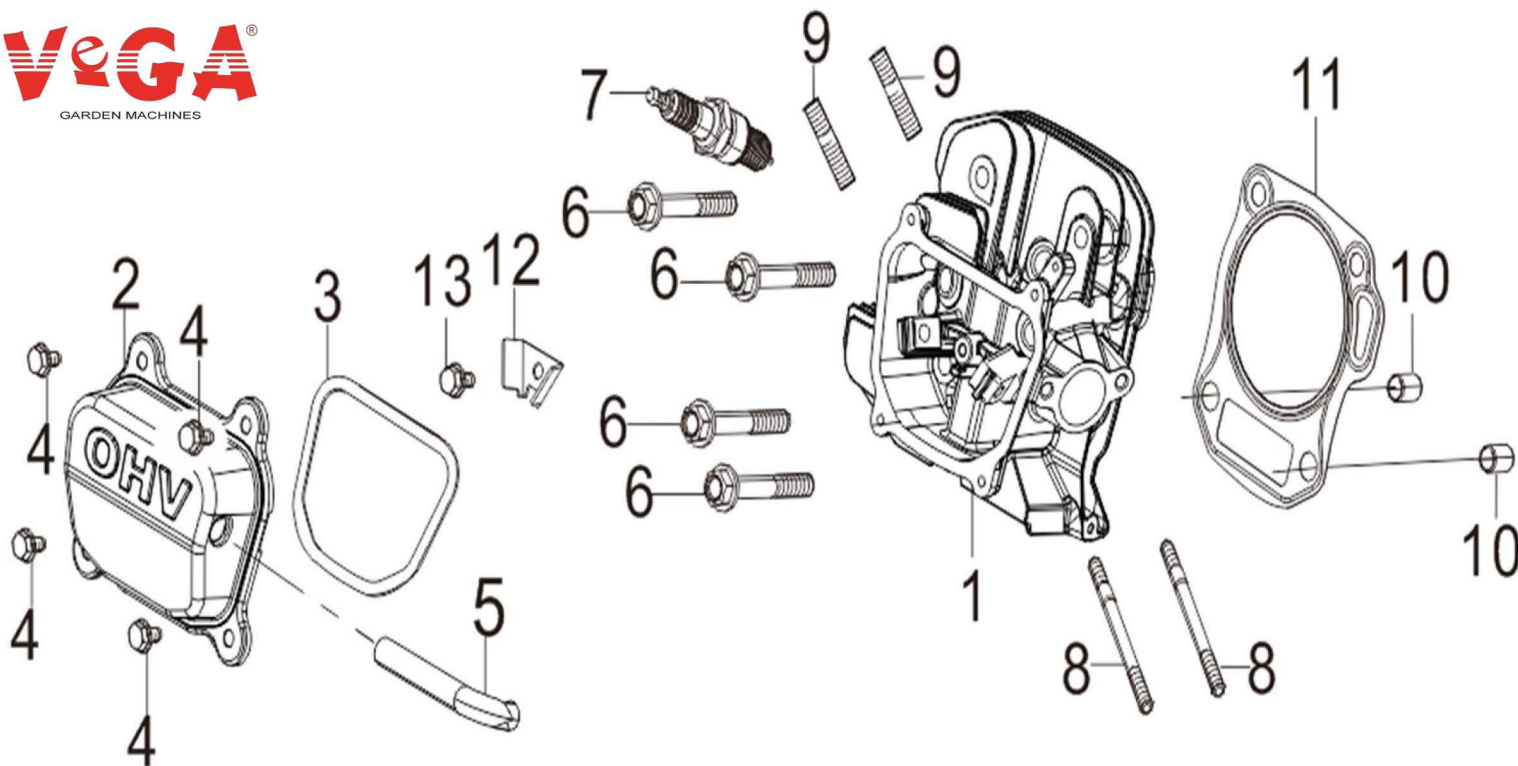

FIG.1 HEAD SUBASSEMBLY, CYLINDER / PLUG,SPARK (E01)

VeGA GK8500WE 2022

No.	ID Zboží	Název
E01-1	G1214E0402000	HEAD SUBASSEMBLY, CYLINDER
E01-2	G1241E0401010	COVER SUBASSEMBLY, CYLINDER HEAD
E01-3	G1204E0401000	GASKET, CYLINDER HEAD COVER
E01-4	G900106014010	BOLT
E01-5	G1703E0202000	TUBE, BREATHER
E01-6	G910110080010	BOLT, CYLINDER HEAD
E01-7	G1567E0103000	PLUG, SPARK
E01-8	G9103E0202010	STUD
E01-9	G910308040010	STUD
E01-10	G905112020000	PIN
E01-11	G1230E0401000	GASKET, CYLINDER HEAD
E01-12	G1434E0301000	LIMIT BLOCK

FIG.2 CRANKCASE (E02)

No.	ID Zboží	Název
E02-1	G1131E0409000	CRANKCASE SUBASSEMBLY.
E02-2	G9065E0201000	SEAL, OIL
E02-3	G9041E0201010	WASHER
E02-4	G910112015010	BOLT, DRAIN PLUG
E02-5	G1526E0101000	OIL SENSER
E02-6	G900106012010	BOLT
E02-7	G905462026000	BEARING
E02-8	G1536E0201000	SENSOR, ENGINE OIL
E02-9	G900106014010	BOLT
E02-10	G9041E0202000	WASHER
E02-11	G1607E0201000	ARM, GOVERNOR
E02-12	G9065E0202000	SEAL, OIL
E02-13	G9052E0201010	PIN

FIG.3 COVER SUBASSEMBLY, CRANKCASE / GEAR ASSY, GOVERNOR (E03)

No.	ID Zboží	Název
E03-1	G1141E0401000	COVER, CRANKCASE
E03-2	G1101E0401000	GASKET, CRANKCASE
E03-3	G905462026000	BEARING
E03-4	G1501E0401H20	DIPSTICK SUBASSEMBLY, OIL
E03-5	G9065E0201000	SEAL, OIL
E03-6	G905108012000	PIN
E03-7	G900108040010	BOLT
E03-8	G90546207TM50	BEARING
E03-9	G1660E0201000	GEAR ASSY, GOVERNOR

FIG.4 ROD,CRANKSHAFT CONNETING (E04)

No.	ID Zboží	Název
E04-1	G1330E04020TM	CRANKSHAFT ASSY.
E04-2	G1340E0401000	BALANCE AXIS ASSY.

FIG.5 RING SET,OIL / ROD,CRANKSHAFT CONNETING (E05)

No.	ID Zboží	Název
E05-1	G1320E0401000	RING, THE FIRST
E05-2	G1313E0201000	CLIP, PISTON PIN
E05-3	G1311E0402001	PISTON
E05-4	G1312E0201000	PIN, PISTON
E05-5	G1301E0401000	ROD, CONNECTING