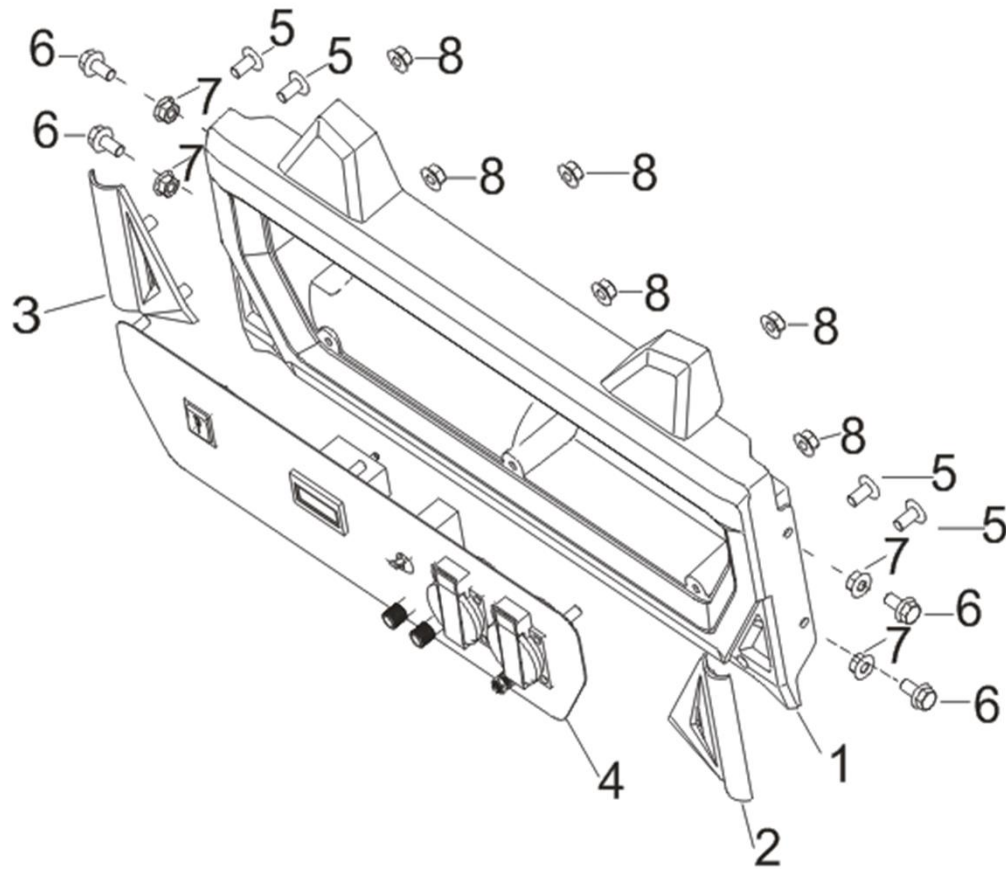

FIG.15 PANEL ASSY, CONTROL (E15)

No.	ID Zboží	Název
E15-1	G3590G0601000	SEAT, PANEL
E15-2	G3634G0502000	Decorative plates
E15-3	G3634G0501000	Decorative plates
E15-4	G3570G0761H20	PANEL , CONTROL
E15-5	G9011G0101010	SCREW
E15-6	G900106016040	BOLT
E15-7	G900406000041	NUT
E15-8	G900404000011	NUT