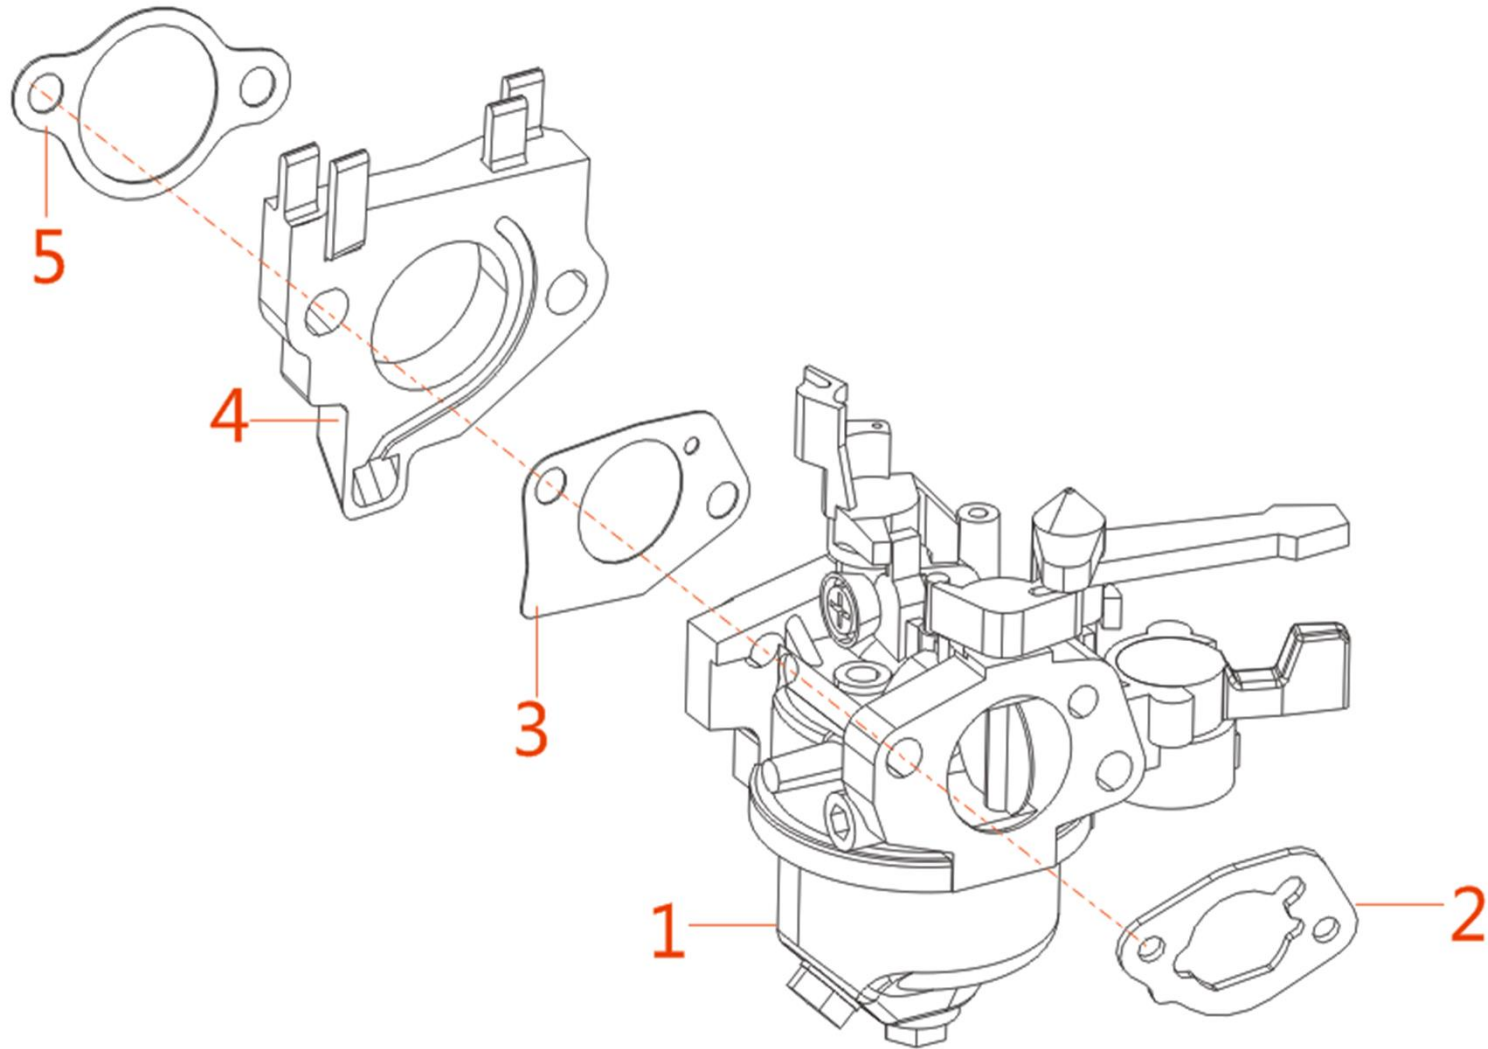

FIG.1 HEAD SUBASSEMBLY, CYLINDER / PLUG,SPARK (E01)

VeGA GK8500WE 2022

No.	ID Zboží	Název
E01-1	G1214E0402000	HEAD SUBASSEMBLY, CYLINDER
E01-2	G1241E0401010	COVER SUBASSEMBLY, CYLINDER HEAD
E01-3	G1204E0401000	GASKET, CYLINDER HEAD COVER
E01-4	G900106014010	BOLT
E01-5	G1703E0202000	TUBE, BREATHER
E01-6	G910110080010	BOLT, CYLINDER HEAD
E01-7	G1567E0103000	PLUG, SPARK
E01-8	G9103E0202010	STUD
E01-9	G910308040010	STUD
E01-10	G905112020000	PIN
E01-11	G1230E0401000	GASKET, CYLINDER HEAD
E01-12	G1434E0301000	LIMIT BLOCK

FIG.4 ROD,CRANKSHAFT CONNETING (E04)

No.	ID Zboží	Název
E04-1	G1330E04020TM	CRANKSHAFT ASSY.
E04-2	G1340E0401000	BALANCE AXIS ASSY.

FIG.5 RING SET,OIL / ROD,CRANKSHAFT CONNETING (E05)

No.	ID Zboží	Název
E05-1	G1320E0401000	RING, THE FIRST
E05-2	G1313E0201000	CLIP, PISTON PIN
E05-3	G1311E0402001	PISTON
E05-4	G1312E0201000	PIN, PISTON
E05-5	G1301E0401000	ROD, CONNECTING

FIG.6 TRAIN,VALVE / CAMSHAFT SUBASSEMBLY (E06)

No.	ID Zboží	Název
E06-1	G1420E0401000	CAMSHAFT ASSY.
E06-2	G1220E0402000	VALVE, EXHAUST
E06-3	G1211E0201000	GUIDE, SEAL
E06-4	G1213E0201000	SPRING, VALVE
E06-5	G1212E0201000	SEAT, VALVE SPRING
E06-6	G1209E0201000	LOCKER, VALVE
E06-7	G1481E0201000	TAPPET, VALVE
E06-8	G1470E0401000	LIFTER, VALVE
E06-9	G1432E0401000	VALVE ROCKER SHAFT
E06-10	G1431E0401000	ROCKER, VALVE
E06-11	G1208E0201000	VALVE SEAT

FIG.7 STARTER,RECOIL (E07)

No.	ID Zboží	Název
E07-1	G2810E0408H22	HAND START COMPONENT
E07-2	G1930E0401010	CYLINDER AIR GUIDE
E07-3	G900106012010	BOLT

FIG.8 CARBURETOR ASSY (E8)

No.	ID Zboží	Název
E08-1	G1610E0406033	CARBURETOR ASSY.
E08-2	G1701E0201000	GASKET, AIR CLEANER
E08-3	G1601E0201000	GASKET, CARBURETOR
E08-4	G1603E0401000	PLATE, CARBURETOR INSULATOR
E08-5	G1702E0401000	GASKET, INLET