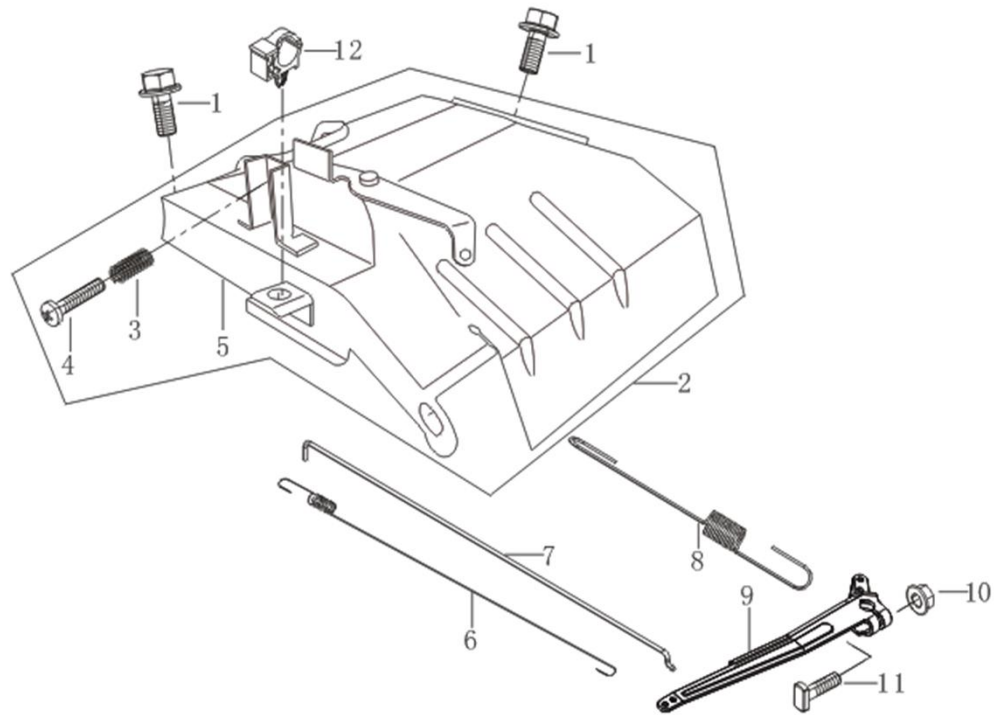

FIG.13 CONTROL ASSY, THROTTLE (E13)

No.	ID Zboží	Název
E13-1	G1668E0401010	CONTROL ASSY, THROTTLE
E13-2	G900106012010	BOLT
E13-3	G1606E0202000	SPRING, GOVERNOR
E13-4	G1608E0201010	SUPPORT SUBASSEMBLY, GOVERNOR
E13-5	G910106021010	BOLT, GOVERNOR SUPPORT
E13-6	G900406000011	NUT
E13-7	G1605E0201010	ROD, GOVERNEOR
E13-8	G1604E0201030	SPRING, THROTTLE VALVE RETURNING