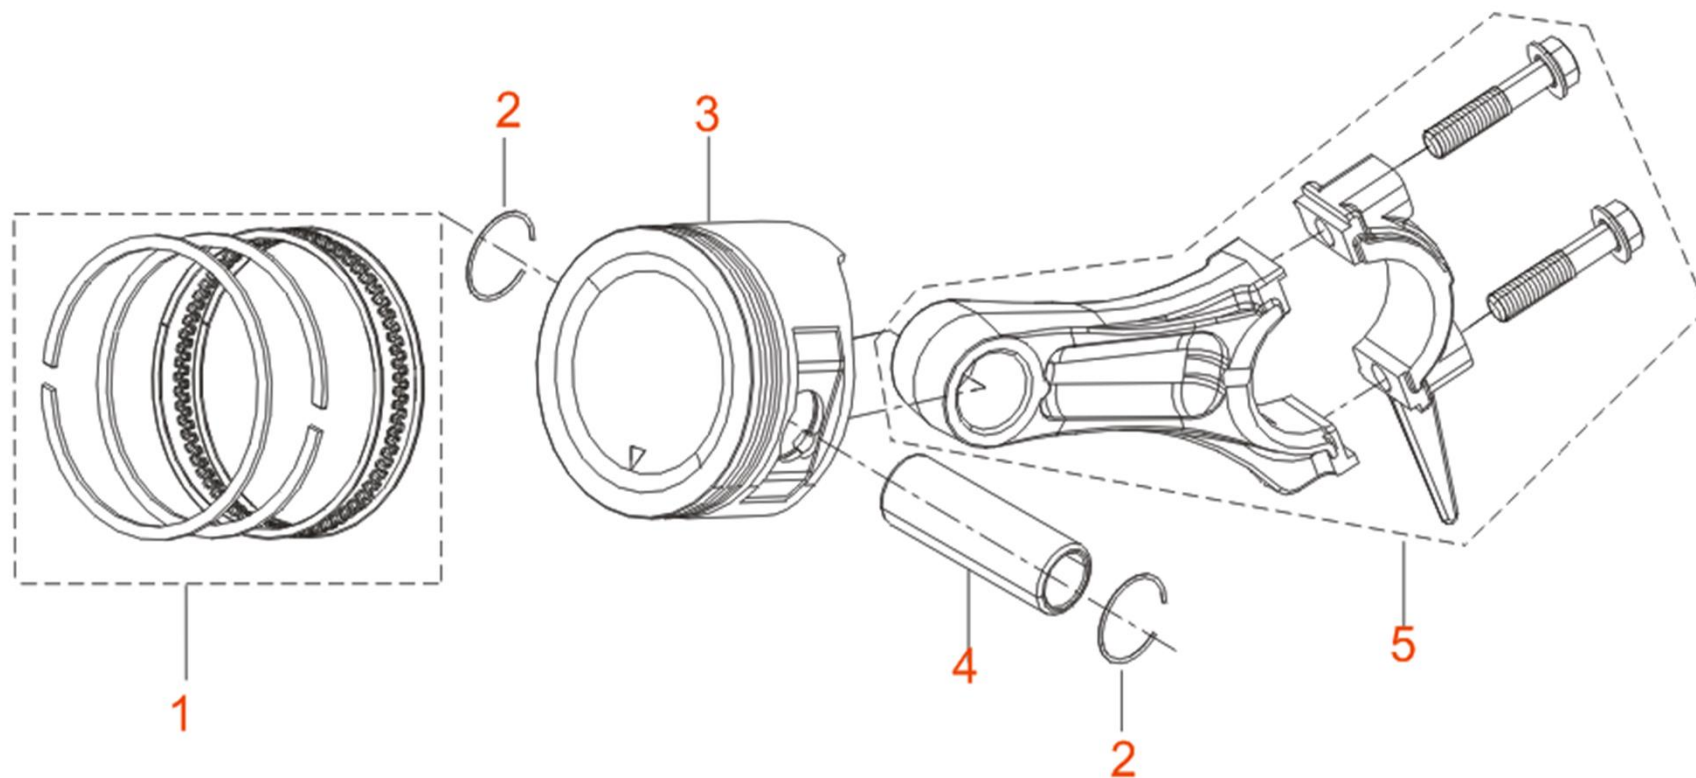

FIG.1 HEAD SUBASSEMBLY, CYLINDER / PLUG,SPARK (E01)

VeGA GK8500WE 2022

No.	ID Zboží	Název
E01-1	G1214E0402000	HEAD SUBASSEMBLY, CYLINDER
E01-2	G1241E0401010	COVER SUBASSEMBLY, CYLINDER HEAD
E01-3	G1204E0401000	GASKET, CYLINDER HEAD COVER
E01-4	G900106014010	BOLT
E01-5	G1703E0202000	TUBE, BREATHER
E01-6	G910110080010	BOLT, CYLINDER HEAD
E01-7	G1567E0103000	PLUG, SPARK
E01-8	G9103E0202010	STUD
E01-9	G910308040010	STUD
E01-10	G905112020000	PIN
E01-11	G1230E0401000	GASKET, CYLINDER HEAD
E01-12	G1434E0301000	LIMIT BLOCK

FIG.3 COVER SUBASSEMBLY, CRANKCASE / GEAR ASSY, GOVERNOR (E03)

No.	ID Zboží	Název
E03-1	G1141E0401000	COVER, CRANKCASE
E03-2	G1101E0401000	GASKET, CRANKCASE
E03-3	G905462026000	BEARING
E03-4	G1501E0401H20	DIPSTICK SUBASSEMBLY, OIL
E03-5	G9065E0201000	SEAL, OIL
E03-6	G905108012000	PIN
E03-7	G900108040010	BOLT
E03-8	G90546207TM50	BEARING
E03-9	G1660E0201000	GEAR ASSY, GOVERNOR

FIG.4 ROD,CRANKSHAFT CONNETING (E04)

No.	ID Zboží	Název
E04-1	G1330E04020TM	CRANKSHAFT ASSY.
E04-2	G1340E0401000	BALANCE AXIS ASSY.

FIG.5 RING SET,OIL / ROD,CRANKSHAFT CONNETING (E05)

No.	ID Zboží	Název
E05-1	G1320E0401000	RING, THE FIRST
E05-2	G1313E0201000	CLIP, PISTON PIN
E05-3	G1311E0402001	PISTON
E05-4	G1312E0201000	PIN, PISTON
E05-5	G1301E0401000	ROD, CONNECTING

FIG.6 TRAIN,VALVE / CAMSHAFT SUBASSEMBLY (E06)

No.	ID Zboží	Název
E06-1	G1420E0401000	CAMSHAFT ASSY.
E06-2	G1220E0402000	VALVE, EXHAUST
E06-3	G1211E0201000	GUIDE, SEAL
E06-4	G1213E0201000	SPRING, VALVE
E06-5	G1212E0201000	SEAT, VALVE SPRING
E06-6	G1209E0201000	LOCKER, VALVE
E06-7	G1481E0201000	TAPPET, VALVE
E06-8	G1470E0401000	LIFTER, VALVE
E06-9	G1432E0401000	VALVE ROCKER SHAFT
E06-10	G1431E0401000	ROCKER, VALVE
E06-11	G1208E0201000	VALVE SEAT