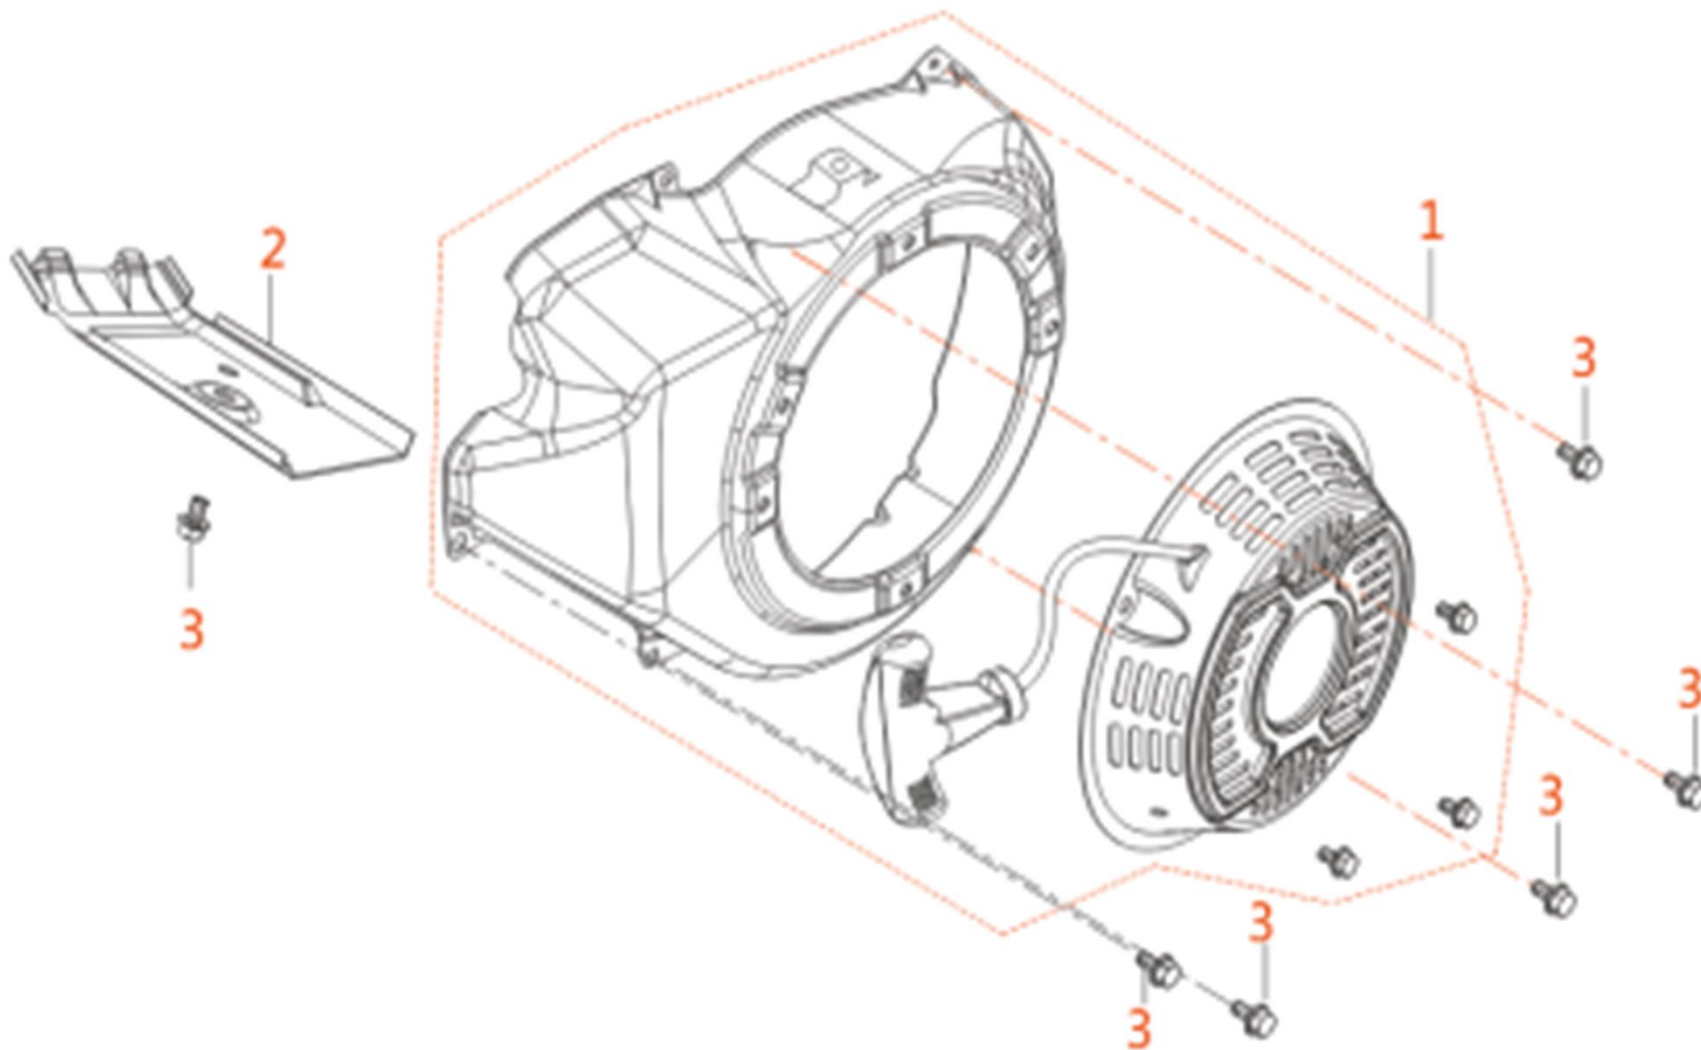

FIG.7 STARTER,RECOIL (E07)

No.	ID Zboží	Název
E07-1	G2810E0408H22	HAND START COMPONENT
E07-2	G1930E0401010	CYLINDER AIR GUIDE
E07-3	G900106012010	BOLT