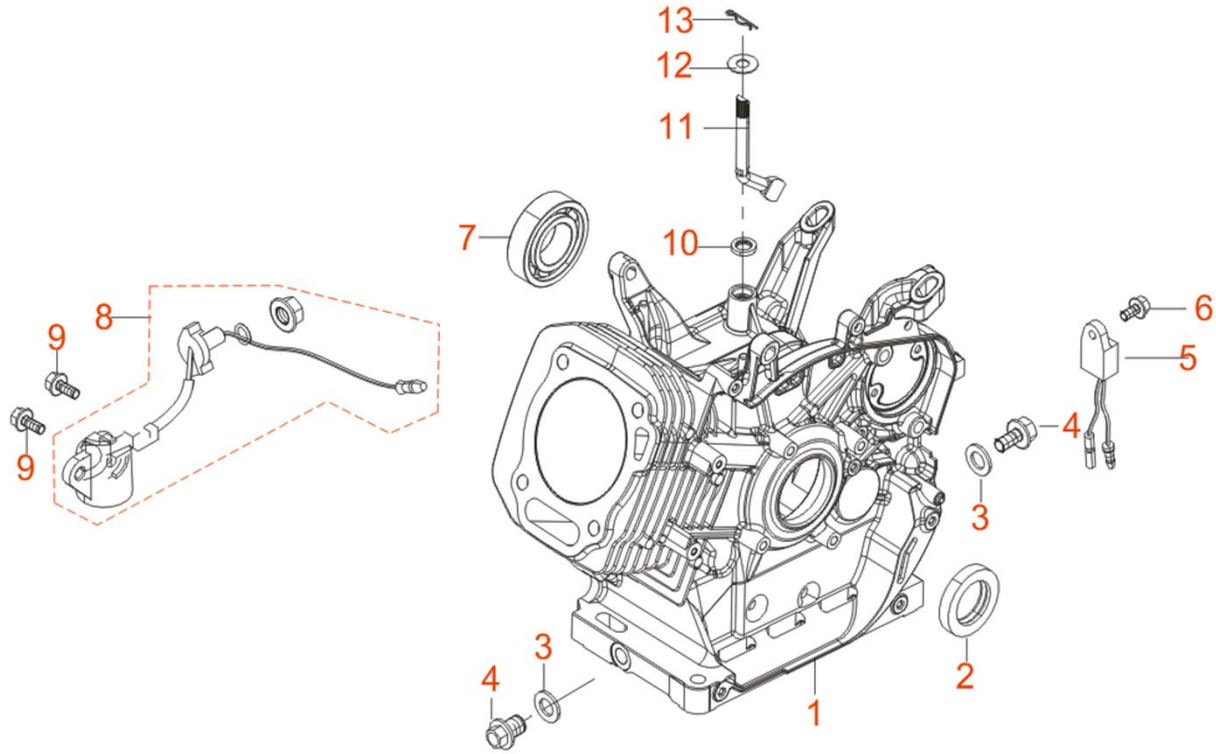

FIG.1 HEAD SUBASSEMBLY, CYLINDER / PLUG,SPARK (E01)

VeGA GK8500WE 2022

No.	ID Zboží	Název
E01-1	G1214E0402000	HEAD SUBASSEMBLY, CYLINDER
E01-2	G1241E0401010	COVER SUBASSEMBLY, CYLINDER HEAD
E01-3	G1204E0401000	GASKET, CYLINDER HEAD COVER
E01-4	G900106014010	BOLT
E01-5	G1703E0202000	TUBE, BREATHER
E01-6	G910110080010	BOLT, CYLINDER HEAD
E01-7	G1567E0103000	PLUG, SPARK
E01-8	G9103E0202010	STUD
E01-9	G910308040010	STUD
E01-10	G905112020000	PIN
E01-11	G1230E0401000	GASKET, CYLINDER HEAD
E01-12	G1434E0301000	LIMIT BLOCK

FIG.2 CRANKCASE (E02)

No.	ID Zboží	Název
E02-1	G1131E0409000	CRANKCASE SUBASSEMBLY.
E02-2	G9065E0201000	SEAL, OIL
E02-3	G9041E0201010	WASHER
E02-4	G910112015010	BOLT, DRAIN PLUG
E02-5	G1526E0101000	OIL SENSER
E02-6	G900106012010	BOLT
E02-7	G905462026000	BEARING
E02-8	G1536E0201000	SENSOR, ENGINE OIL
E02-9	G900106014010	BOLT
E02-10	G9041E0202000	WASHER
E02-11	G1607E0201000	ARM, GOVERNOR
E02-12	G9065E0202000	SEAL, OIL
E02-13	G9052E0201010	PIN

FIG.3 COVER SUBASSEMBLY, CRANKCASE / GEAR ASSY, GOVERNOR (E03)

No.	ID Zboží	Název
E03-1	G1141E0401000	COVER, CRANKCASE
E03-2	G1101E0401000	GASKET, CRANKCASE
E03-3	G905462026000	BEARING
E03-4	G1501E0401H20	DIPSTICK SUBASSEMBLY, OIL
E03-5	G9065E0201000	SEAL, OIL
E03-6	G905108012000	PIN
E03-7	G900108040010	BOLT
E03-8	G90546207TM50	BEARING
E03-9	G1660E0201000	GEAR ASSY, GOVERNOR

FIG.4 ROD,CRANKSHAFT CONNETING (E04)

No.	ID Zboží	Název
E04-1	G1330E04020TM	CRANKSHAFT ASSY.
E04-2	G1340E0401000	BALANCE AXIS ASSY.

FIG.5 RING SET,OIL / ROD,CRANKSHAFT CONNETING (E05)

No.	ID Zboží	Název
E05-1	G1320E0401000	RING, THE FIRST
E05-2	G1313E0201000	CLIP, PISTON PIN
E05-3	G1311E0402001	PISTON
E05-4	G1312E0201000	PIN, PISTON
E05-5	G1301E0401000	ROD, CONNECTING