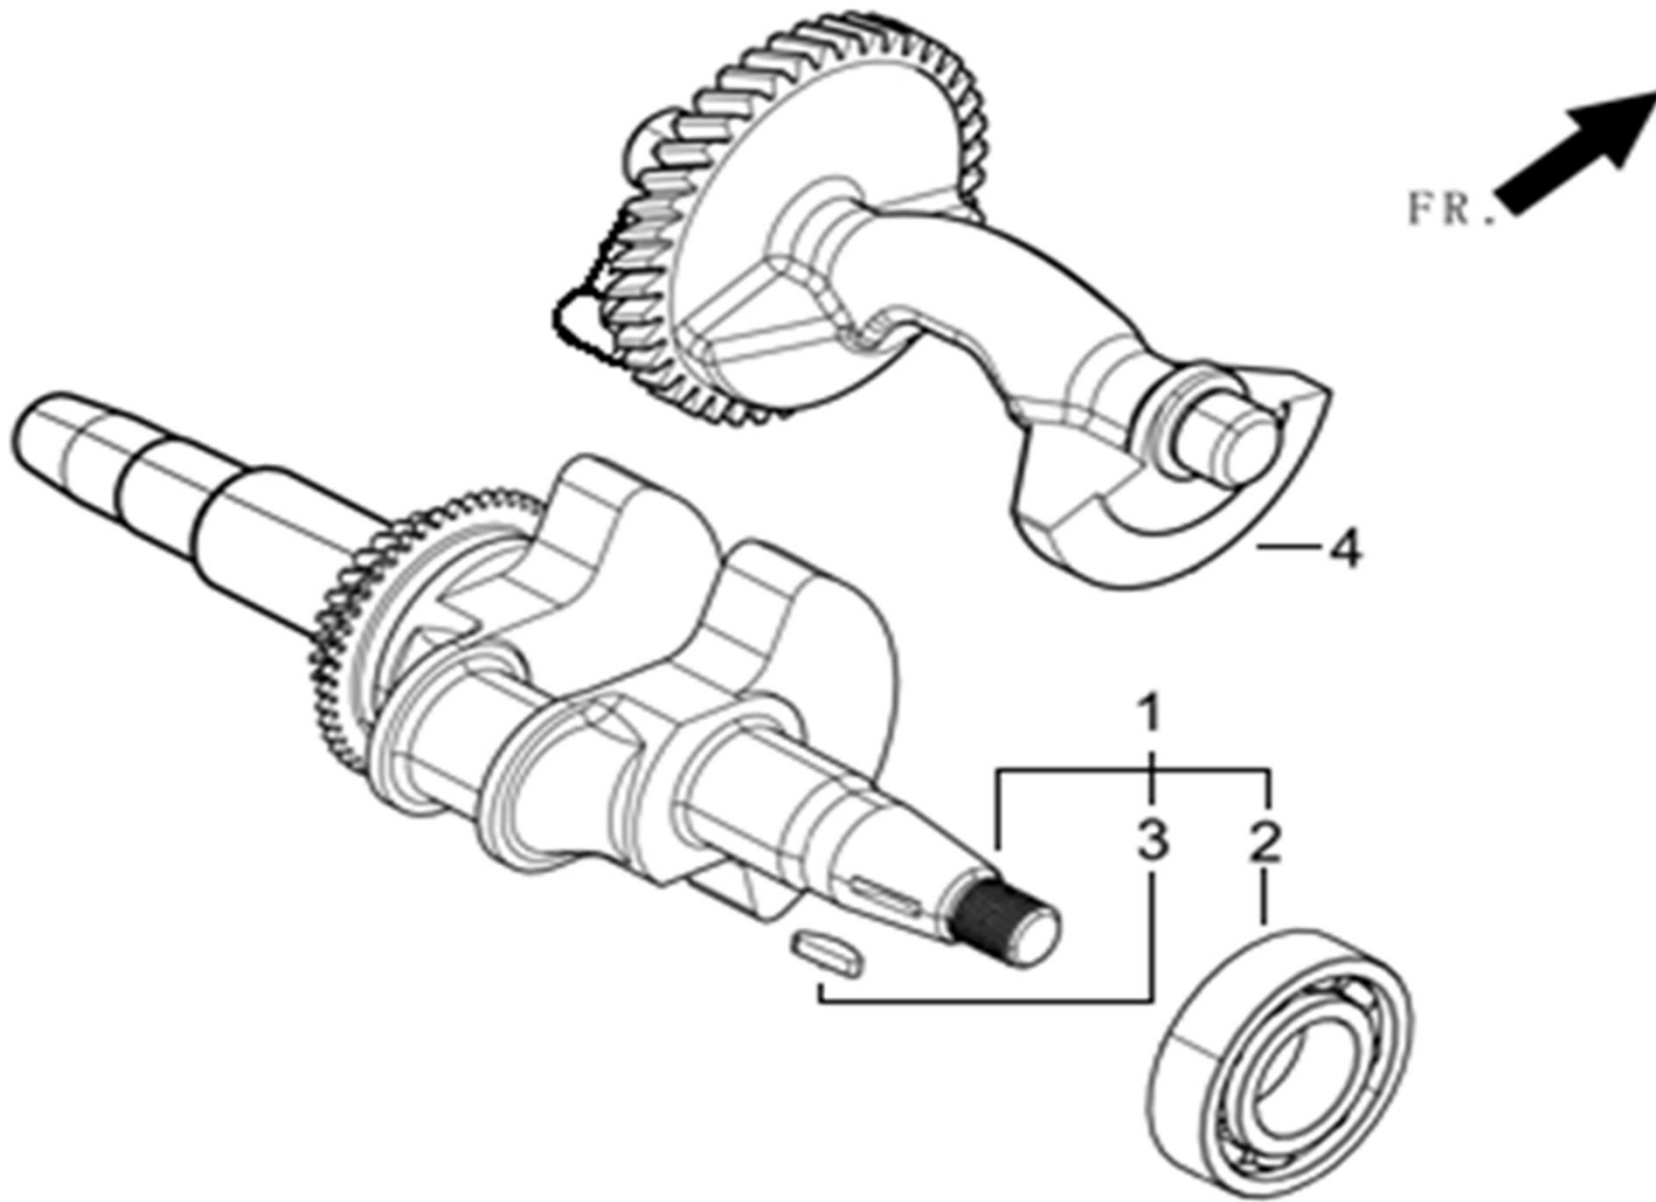

FIG.1 HEAD SUBASSEMBLY, CYLINDER / PLUG,SPARK (E01)

VeGA GK8500WE 2022

No.	ID Zboží	Název
E01-1	G1214E0402000	HEAD SUBASSEMBLY, CYLINDER
E01-2	G1241E0401010	COVER SUBASSEMBLY, CYLINDER HEAD
E01-3	G1204E0401000	GASKET, CYLINDER HEAD COVER
E01-4	G900106014010	BOLT
E01-5	G1703E0202000	TUBE, BREATHER
E01-6	G910110080010	BOLT, CYLINDER HEAD
E01-7	G1567E0103000	PLUG, SPARK
E01-8	G9103E0202010	STUD
E01-9	G910308040010	STUD
E01-10	G905112020000	PIN
E01-11	G1230E0401000	GASKET, CYLINDER HEAD
E01-12	G1434E0301000	LIMIT BLOCK

FIG.2 CRANKCASE (E02)

No.	ID Zboží	Název
E02-1	G1131E0409000	CRANKCASE SUBASSEMBLY.
E02-2	G9065E0201000	SEAL, OIL
E02-3	G9041E0201010	WASHER
E02-4	G910112015010	BOLT, DRAIN PLUG
E02-5	G1526E0101000	OIL SENSER
E02-6	G900106012010	BOLT
E02-7	G905462026000	BEARING
E02-8	G1536E0201000	SENSOR, ENGINE OIL
E02-9	G900106014010	BOLT
E02-10	G9041E0202000	WASHER
E02-11	G1607E0201000	ARM, GOVERNOR
E02-12	G9065E0202000	SEAL, OIL
E02-13	G9052E0201010	PIN

FIG.3 COVER SUBASSEMBLY, CRANKCASE / GEAR ASSY, GOVERNOR (E03)

No.	ID Zboží	Název
E03-1	G1141E0401000	COVER, CRANKCASE
E03-2	G1101E0401000	GASKET, CRANKCASE
E03-3	G905462026000	BEARING
E03-4	G1501E0401H20	DIPSTICK SUBASSEMBLY, OIL
E03-5	G9065E0201000	SEAL, OIL
E03-6	G905108012000	PIN
E03-7	G900108040010	BOLT
E03-8	G90546207TM50	BEARING
E03-9	G1660E0201000	GEAR ASSY, GOVERNOR

FIG.4 ROD,CRANKSHAFT CONNETING (E04)

No.	ID Zboží	Název
E04-1	G1330E04020TM	CRANKSHAFT ASSY.
E04-2	G1340E0401000	BALANCE AXIS ASSY.

FIG.5 RING SET,OIL / ROD,CRANKSHAFT CONNETING (E05)

No.	ID Zboží	Název
E05-1	G1320E0401000	RING, THE FIRST
E05-2	G1313E0201000	CLIP, PISTON PIN
E05-3	G1311E0402001	PISTON
E05-4	G1312E0201000	PIN, PISTON
E05-5	G1301E0401000	ROD, CONNECTING