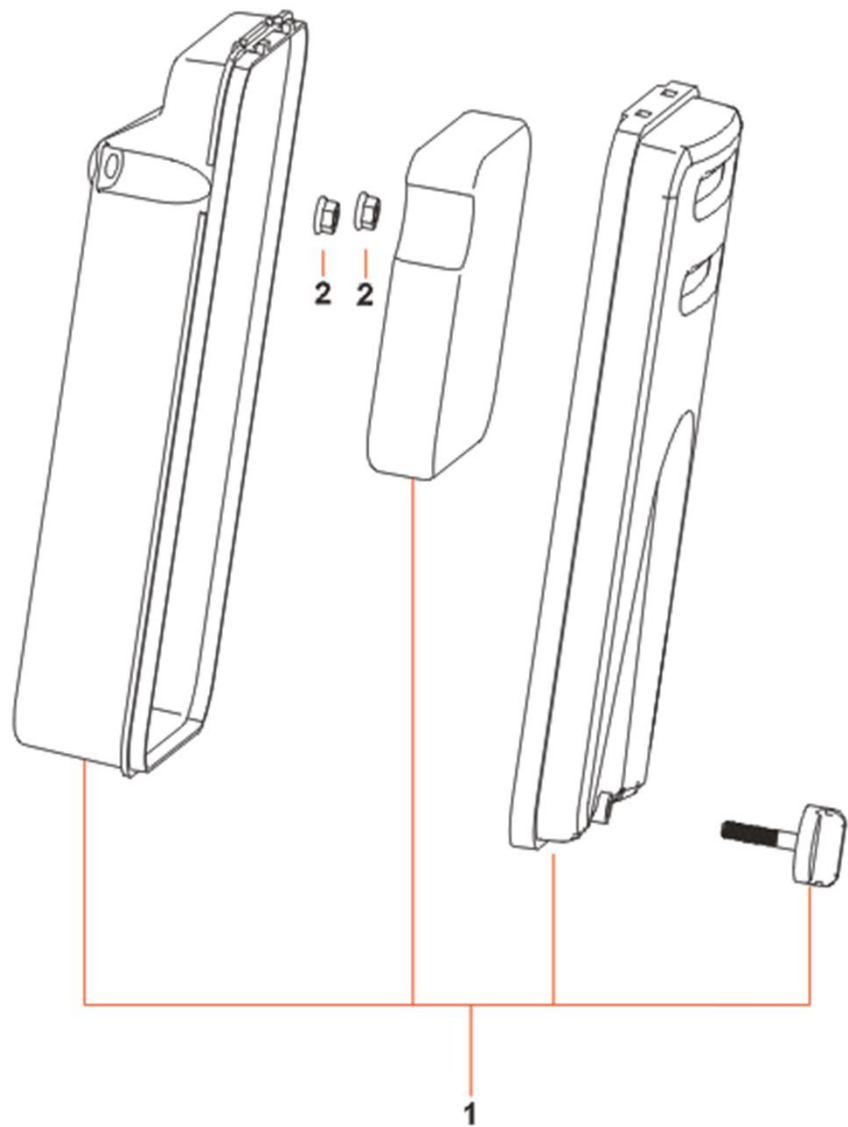

FIG.09 CLEANER, AIR (F09)

No.	ID Zboží	Název
F09-1	G1710E0202000	CLEANER, AIR
F09-2	G900406000011	NUT