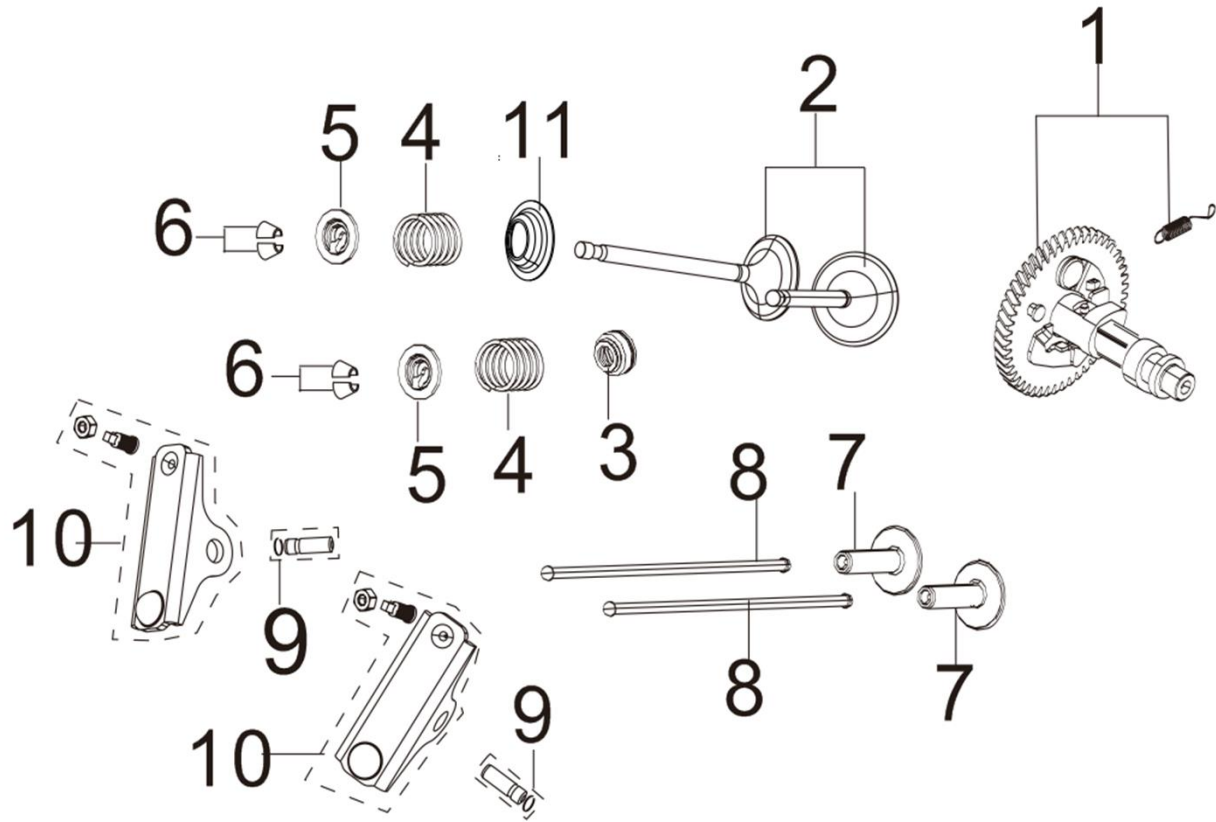

FIG.1 HEAD SUBASSEMBLY, CYLINDER / PLUG,SPARK (E01)

VeGA GK8500WE 2022

No.	ID Zboží	Název
E01-1	G1214E0402000	HEAD SUBASSEMBLY, CYLINDER
E01-2	G1241E0401010	COVER SUBASSEMBLY, CYLINDER HEAD
E01-3	G1204E0401000	GASKET, CYLINDER HEAD COVER
E01-4	G900106014010	BOLT
E01-5	G1703E0202000	TUBE, BREATHER
E01-6	G910110080010	BOLT, CYLINDER HEAD
E01-7	G1567E0103000	PLUG, SPARK
E01-8	G9103E0202010	STUD
E01-9	G910308040010	STUD
E01-10	G905112020000	PIN
E01-11	G1230E0401000	GASKET, CYLINDER HEAD
E01-12	G1434E0301000	LIMIT BLOCK

FIG.3 COVER SUBASSEMBLY, CRANKCASE / GEAR ASSY, GOVERNOR (E03)

No.	ID Zboží	Název
E03-1	G1141E0401000	COVER, CRANKCASE
E03-2	G1101E0401000	GASKET, CRANKCASE
E03-3	G905462026000	BEARING
E03-4	G1501E0401H20	DIPSTICK SUBASSEMBLY, OIL
E03-5	G9065E0201000	SEAL, OIL
E03-6	G905108012000	PIN
E03-7	G900108040010	BOLT
E03-8	G90546207TM50	BEARING
E03-9	G1660E0201000	GEAR ASSY, GOVERNOR

FIG.4 ROD,CRANKSHAFT CONNETING (E04)

No.	ID Zboží	Název
E04-1	G1330E04020TM	CRANKSHAFT ASSY.
E04-2	G1340E0401000	BALANCE AXIS ASSY.

FIG.5 RING SET,OIL / ROD,CRANKSHAFT CONNETING (E05)

No.	ID Zboží	Název
E05-1	G1320E0401000	RING, THE FIRST
E05-2	G1313E0201000	CLIP, PISTON PIN
E05-3	G1311E0402001	PISTON
E05-4	G1312E0201000	PIN, PISTON
E05-5	G1301E0401000	ROD, CONNECTING

FIG.6 TRAIN,VALVE / CAMSHAFT SUBASSEMBLY (E06)

No.	ID Zboží	Název
E06-1	G1420E0401000	CAMSHAFT ASSY.
E06-2	G1220E0402000	VALVE, EXHAUST
E06-3	G1211E0201000	GUIDE, SEAL
E06-4	G1213E0201000	SPRING, VALVE
E06-5	G1212E0201000	SEAT, VALVE SPRING
E06-6	G1209E0201000	LOCKER, VALVE
E06-7	G1481E0201000	TAPPET, VALVE
E06-8	G1470E0401000	LIFTER, VALVE
E06-9	G1432E0401000	VALVE ROCKER SHAFT
E06-10	G1431E0401000	ROCKER, VALVE
E06-11	G1208E0201000	VALVE SEAT