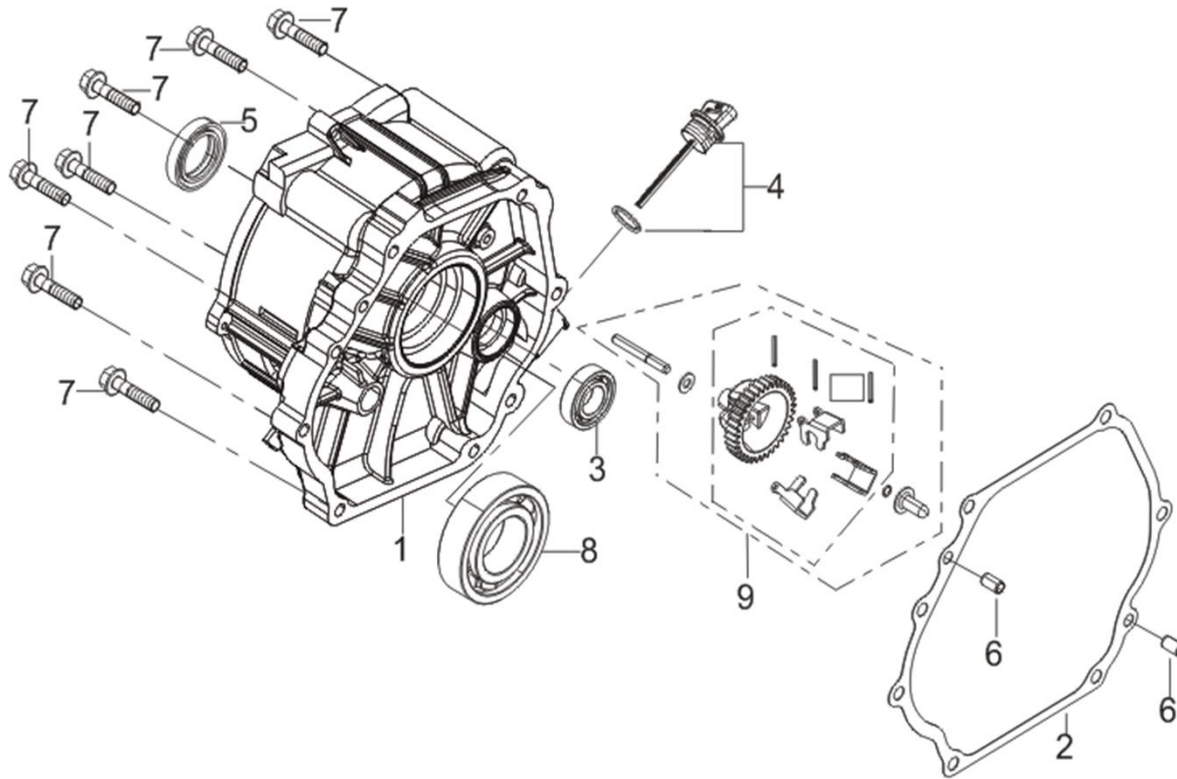

FIG.1 HEAD SUBASSEMBLY, CYLINDER / PLUG,SPARK (E01)

VeGA GK8500WE 2022

No.	ID Zboží	Název
E01-1	G1214E0402000	HEAD SUBASSEMBLY, CYLINDER
E01-2	G1241E0401010	COVER SUBASSEMBLY, CYLINDER HEAD
E01-3	G1204E0401000	GASKET, CYLINDER HEAD COVER
E01-4	G900106014010	BOLT
E01-5	G1703E0202000	TUBE, BREATHER
E01-6	G910110080010	BOLT, CYLINDER HEAD
E01-7	G1567E0103000	PLUG, SPARK
E01-8	G9103E0202010	STUD
E01-9	G910308040010	STUD
E01-10	G905112020000	PIN
E01-11	G1230E0401000	GASKET, CYLINDER HEAD
E01-12	G1434E0301000	LIMIT BLOCK

FIG.2 CRANKCASE (E02)

No.	ID Zboží	Název
E02-1	G1131E0409000	CRANKCASE SUBASSEMBLY.
E02-2	G9065E0201000	SEAL, OIL
E02-3	G9041E0201010	WASHER
E02-4	G910112015010	BOLT, DRAIN PLUG
E02-5	G1526E0101000	OIL SENSER
E02-6	G900106012010	BOLT
E02-7	G905462026000	BEARING
E02-8	G1536E0201000	SENSOR, ENGINE OIL
E02-9	G900106014010	BOLT
E02-10	G9041E0202000	WASHER
E02-11	G1607E0201000	ARM, GOVERNOR
E02-12	G9065E0202000	SEAL, OIL
E02-13	G9052E0201010	PIN

FIG.3 COVER SUBASSEMBLY, CRANKCASE / GEAR ASSY, GOVERNOR (E03)

No.	ID Zboží	Název
E03-1	G1141E0401000	COVER, CRANKCASE
E03-2	G1101E0401000	GASKET, CRANKCASE
E03-3	G905462026000	BEARING
E03-4	G1501E0401H20	DIPSTICK SUBASSEMBLY, OIL
E03-5	G9065E0201000	SEAL, OIL
E03-6	G905108012000	PIN
E03-7	G900108040010	BOLT
E03-8	G90546207TM50	BEARING
E03-9	G1660E0201000	GEAR ASSY, GOVERNOR

FIG.4 ROD,CRANKSHAFT CONNETING (E04)

No.	ID Zboží	Název
E04-1	G1330E04020TM	CRANKSHAFT ASSY.
E04-2	G1340E0401000	BALANCE AXIS ASSY.

FIG.5 RING SET,OIL / ROD,CRANKSHAFT CONNETING (E05)

No.	ID Zboží	Název
E05-1	G1320E0401000	RING, THE FIRST
E05-2	G1313E0201000	CLIP, PISTON PIN
E05-3	G1311E0402001	PISTON
E05-4	G1312E0201000	PIN, PISTON
E05-5	G1301E0401000	ROD, CONNECTING